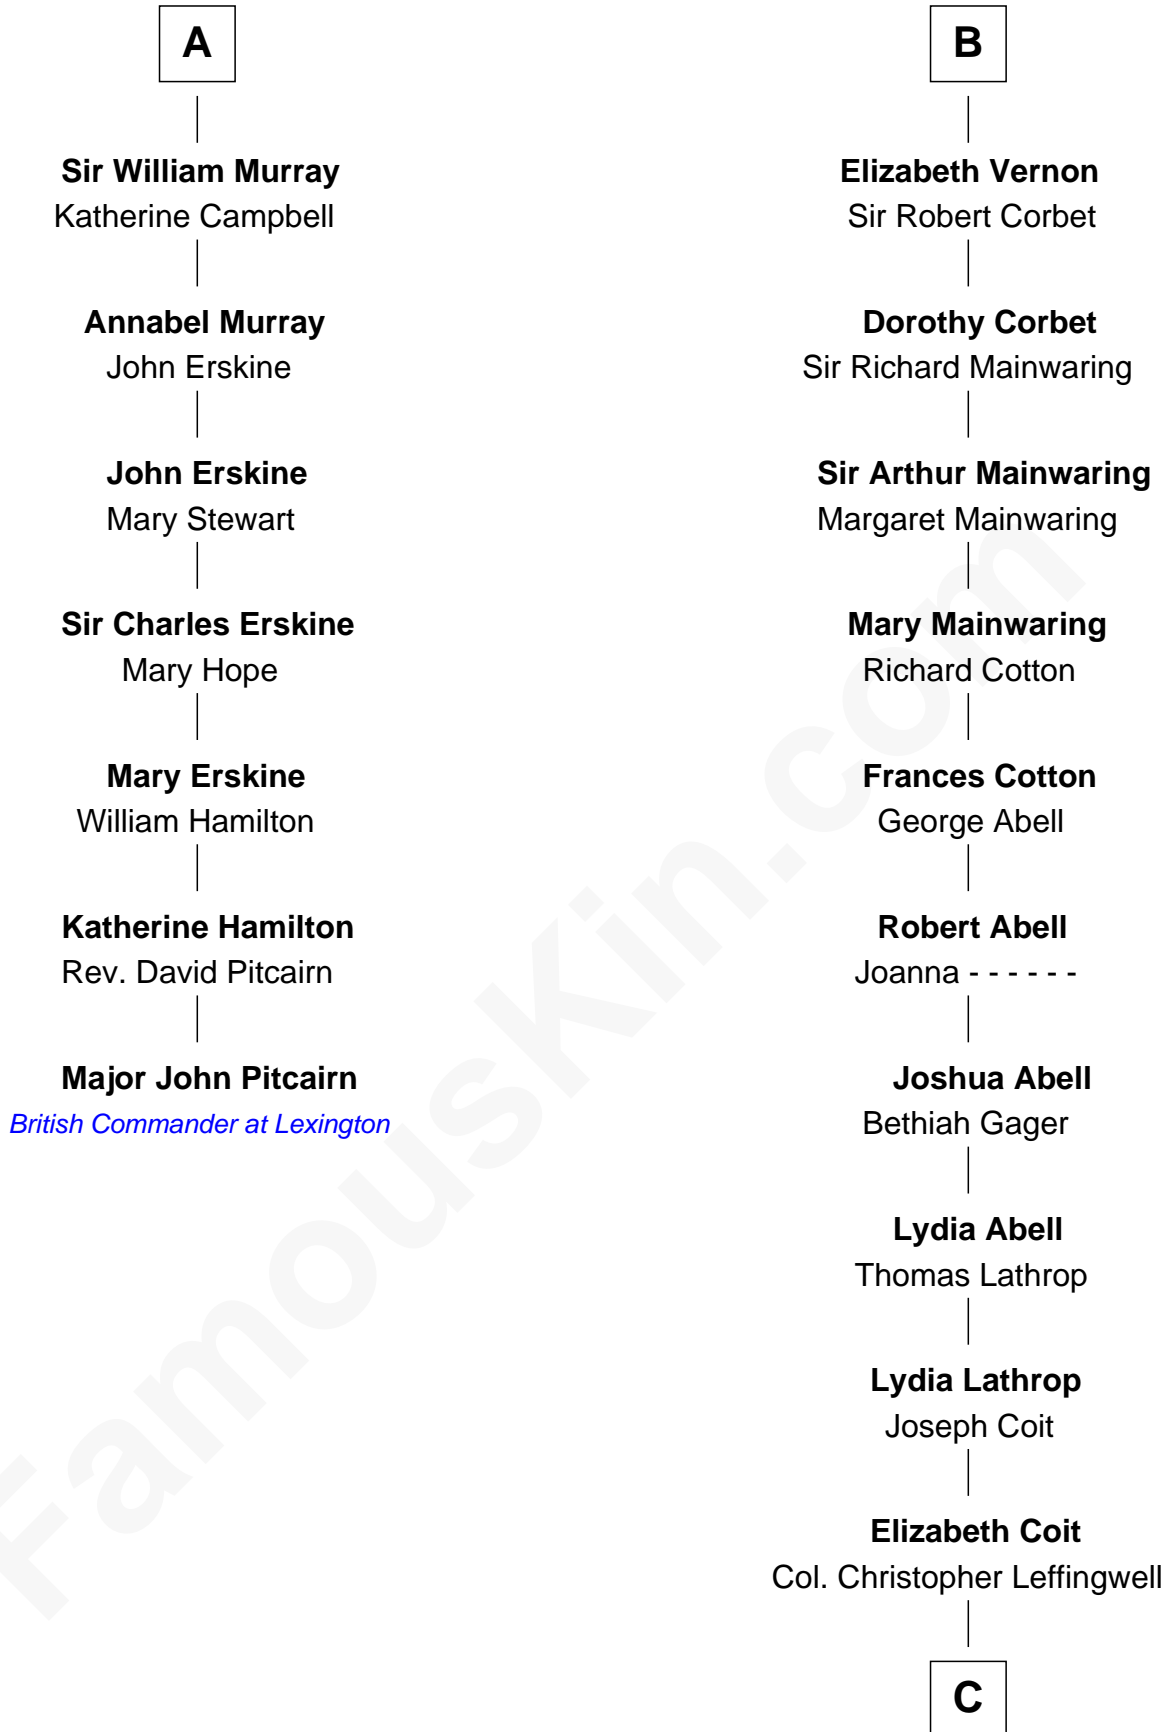

FamousKin.com

Relationship Chart of

Major John Pitcairn

British Commander at Battle of Lexington

13th cousin 8 times removed of

Allen Dulles

5th Director of the C.I.A.

C

Joanna Leffingwell

Charles Lathrop

Harriet Wadsworth Lathrop

Rev. Miron Winslow

Harriet Lathrop Winslow

Rev. John Welsh Dulles

Allen Macy Dulles

Edith Foster