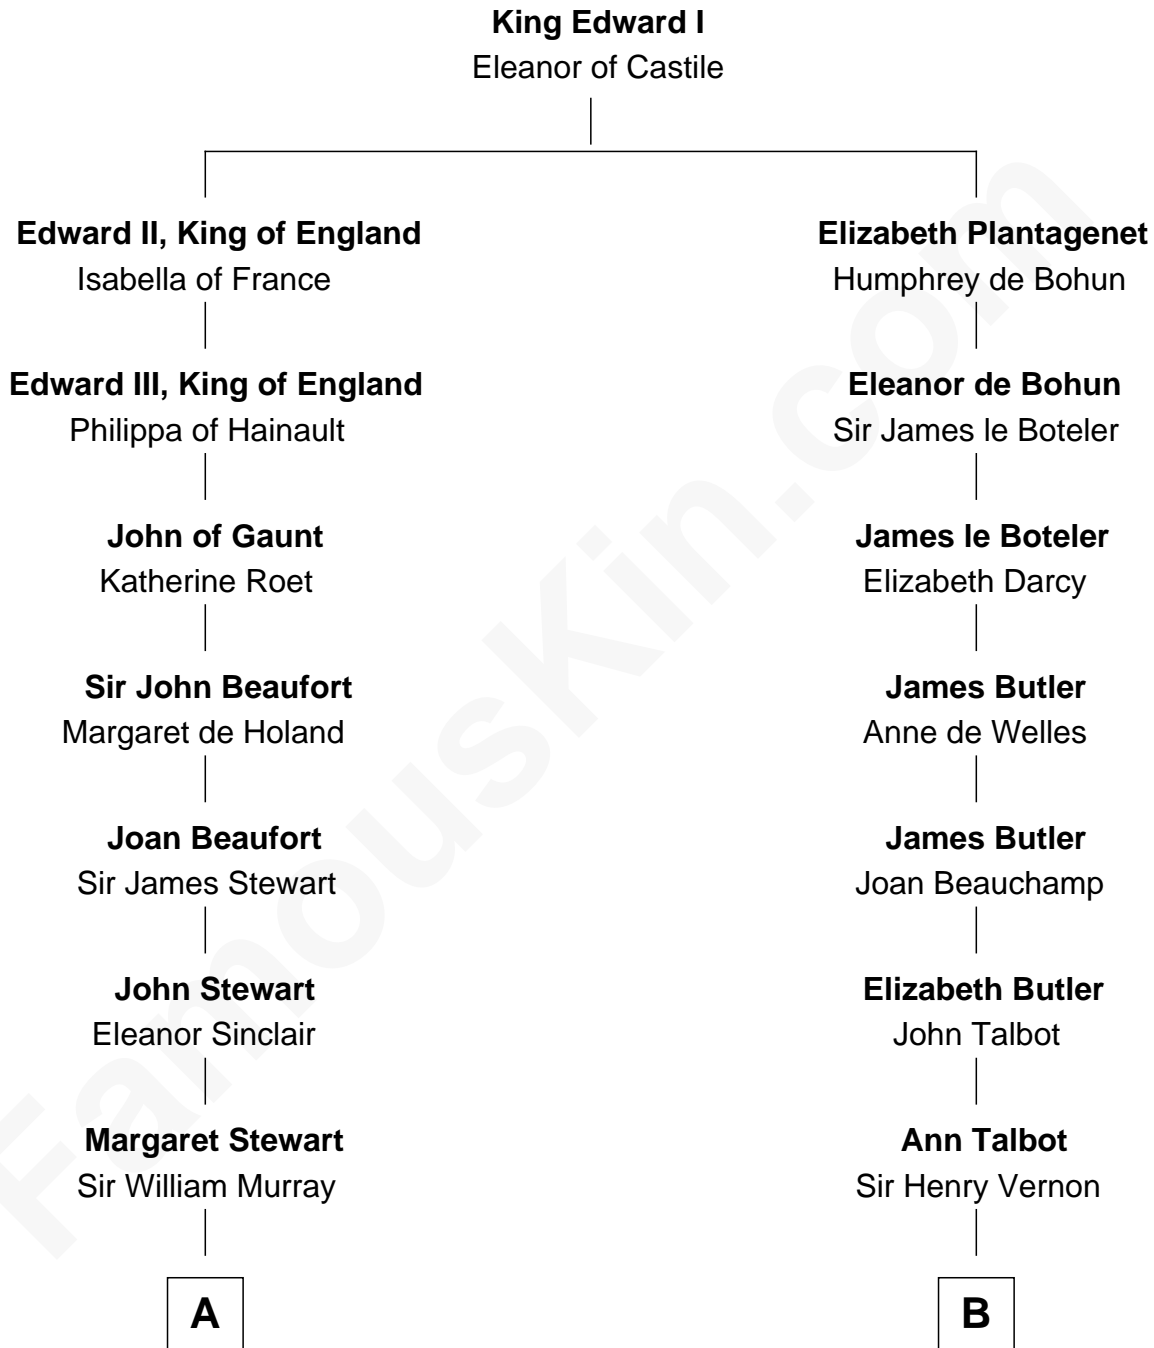

FamousKin.com

Relationship Chart of

Major John Pitcairn

British Commander at Battle of Lexington

13th cousin 8 times removed of

Allen Dulles

5th Director of the C.I.A.

C

Joanna Leffingwell

Charles Lathrop

Harriet Wadsworth Lathrop

Rev. Miron Winslow

Harriet Lathrop Winslow

Rev. John Welsh Dulles

Allen Macy Dulles

Edith Foster