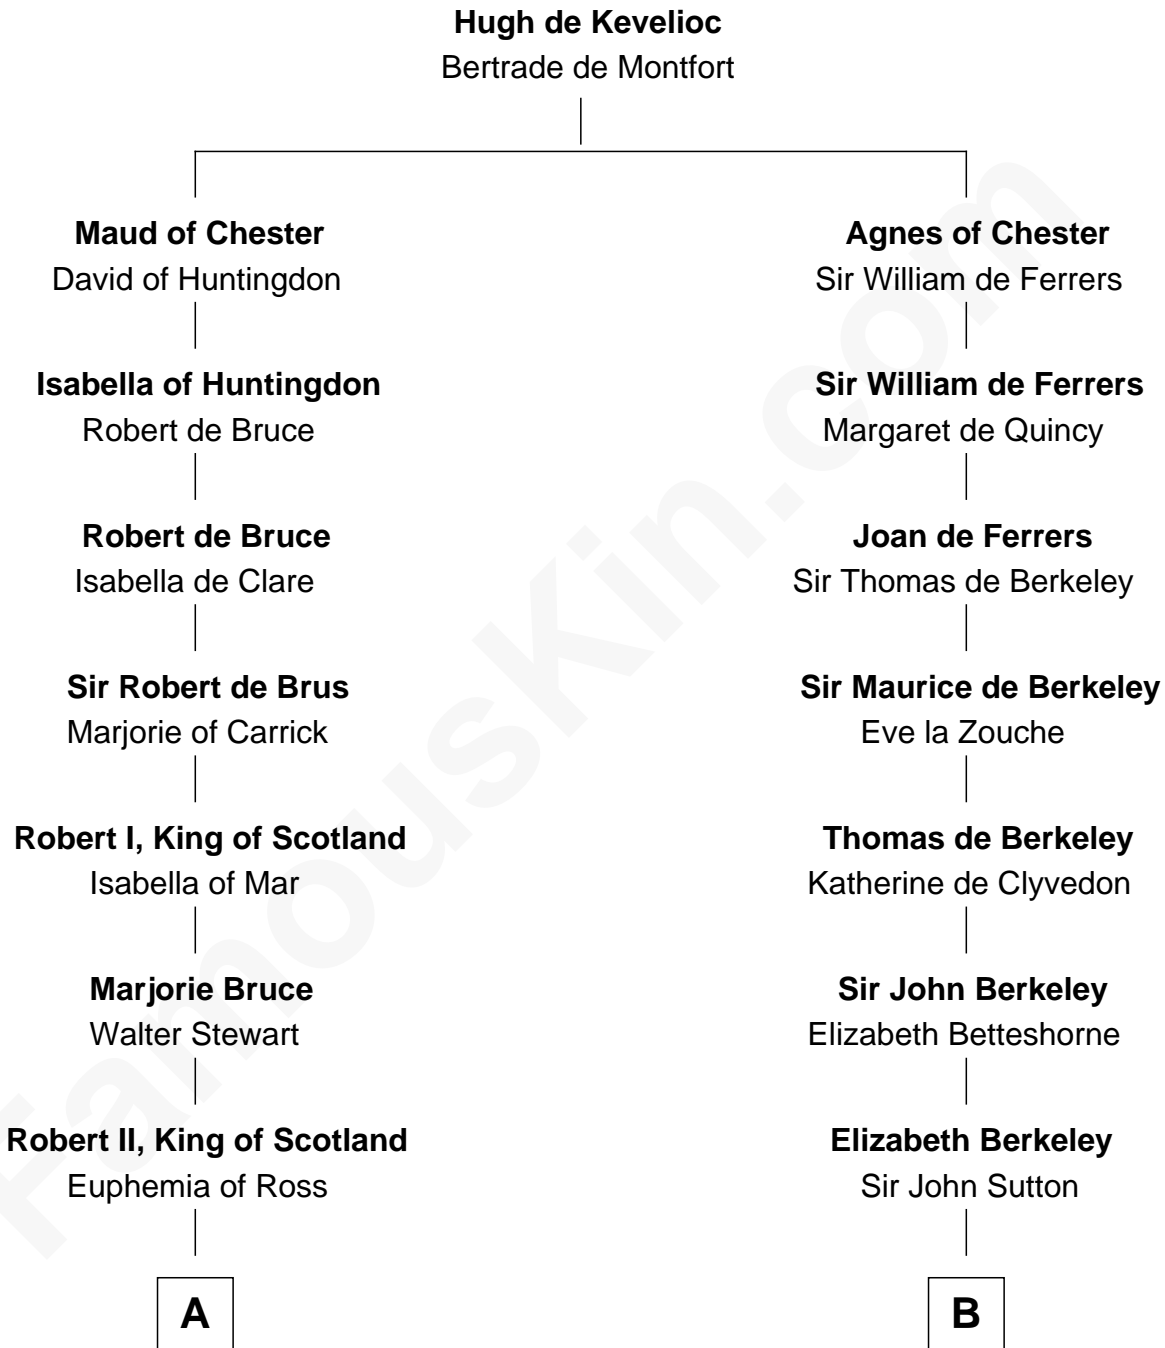

FamousKin.com

Relationship Chart of

Major John Pitcairn

British Commander at Battle of Lexington

18th cousin 3 times removed of

Allen Dulles

5th Director of the C.I.A.

C

Katherine Hamilton

Rev. David Pitcairn

Major John Pitcairn

British Commander at Lexington

D

Joanna Leffingwell

Charles Lathrop

Harriet Wadsworth Lathrop