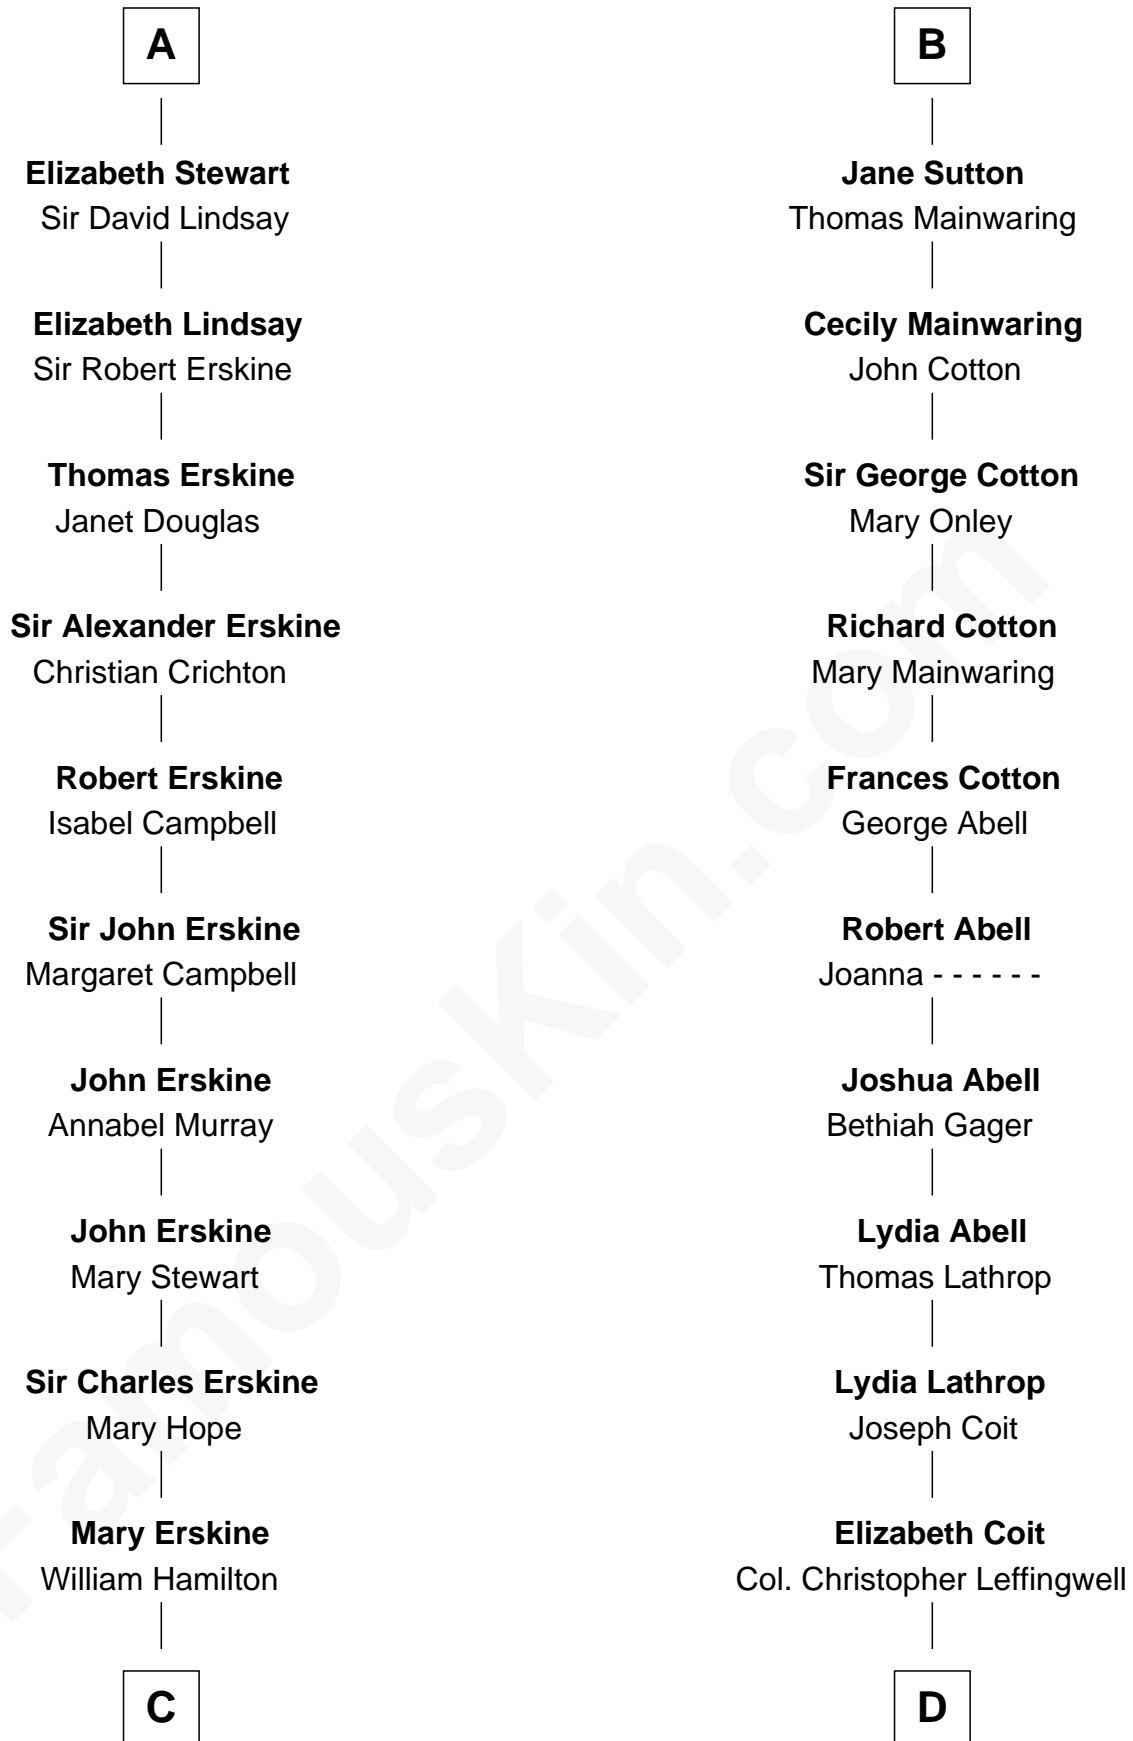

FamousKin.com

Relationship Chart of

Major John Pitcairn

British Commander at Battle of Lexington

18th cousin 3 times removed of

Allen Dulles

5th Director of the C.I.A.

C

Katherine Hamilton

Rev. David Pitcairn

Major John Pitcairn

British Commander at Lexington

D

Joanna Leffingwell

Charles Lathrop

Harriet Wadsworth Lathrop