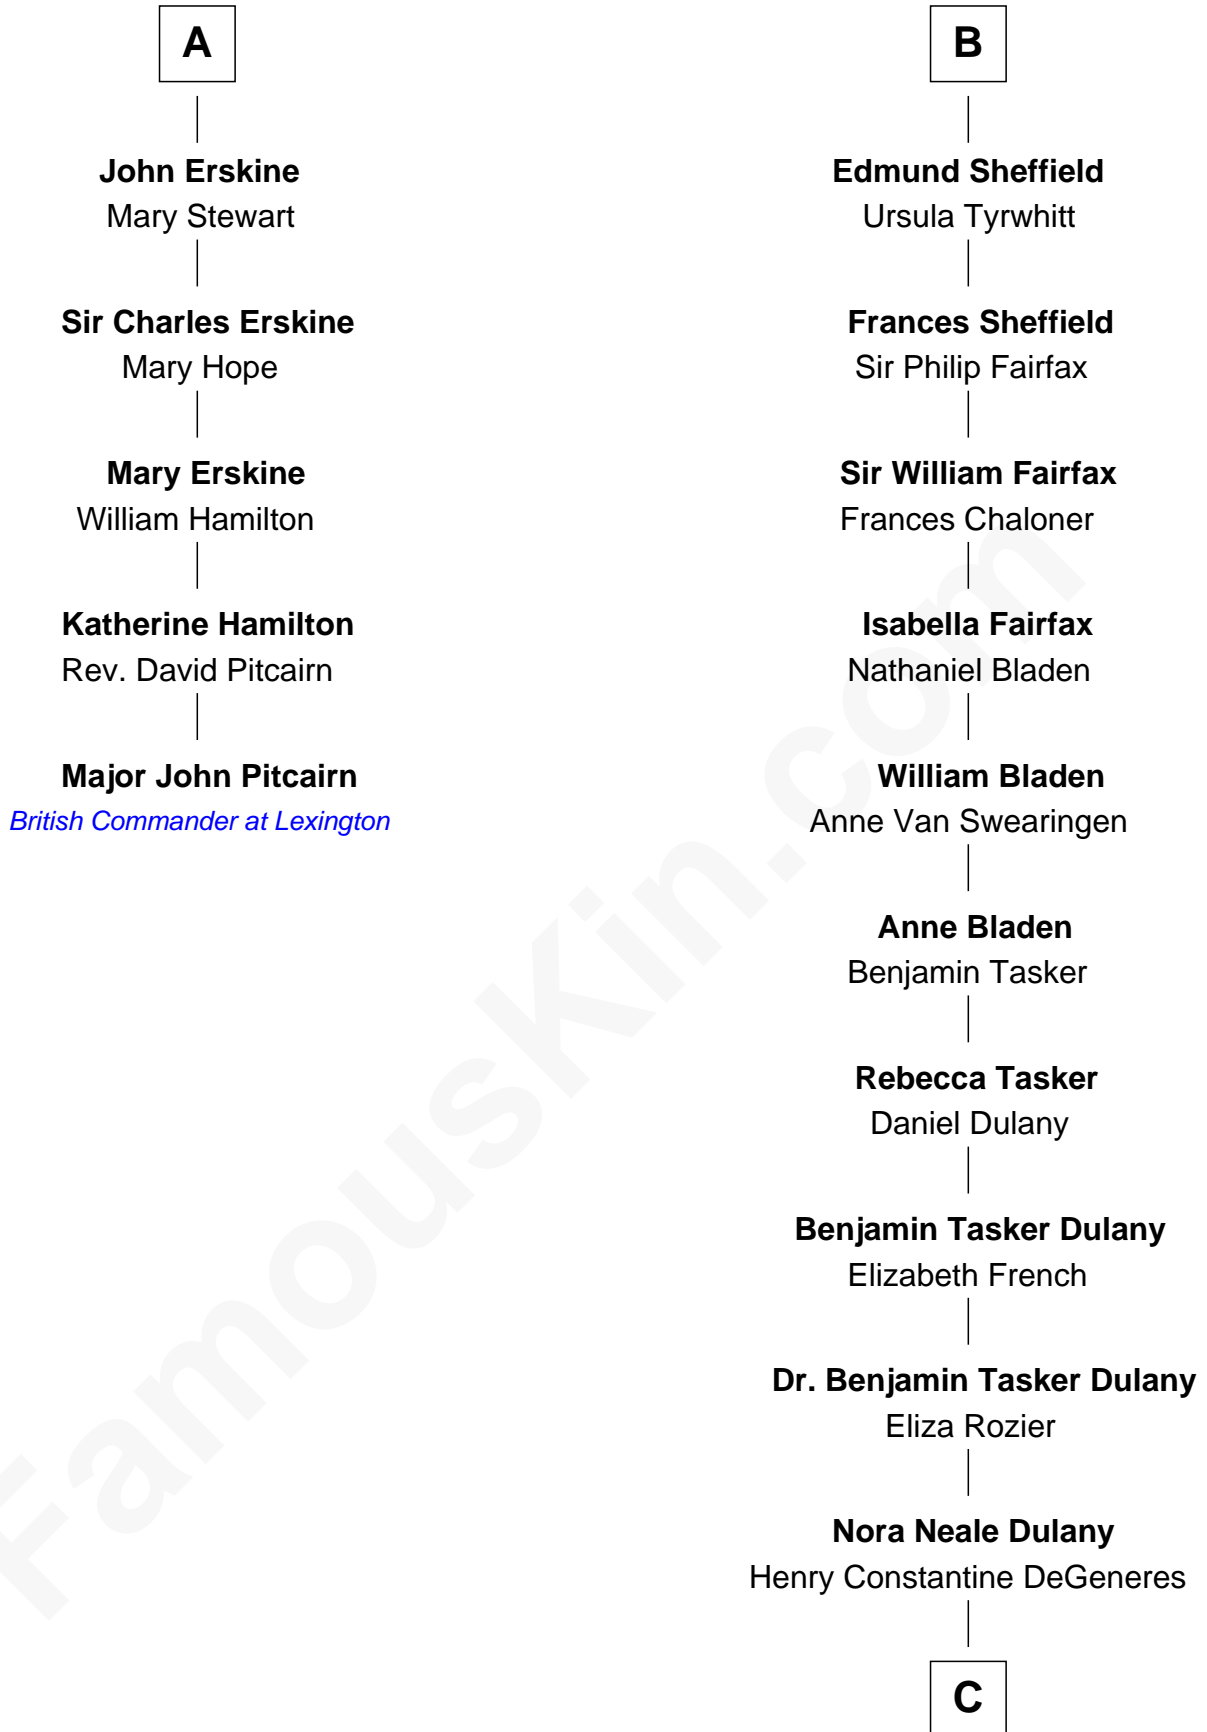

FamousKin.com

Relationship Chart of

Major John Pitcairn

British Commander at Battle of Lexington

11th cousin 10 times removed of

Ellen DeGeneres

Comedienne and TV Personality

C

Joseph C. DeGeneres

Mary Whittemore

Alfred George DeGeneres

Julia E. Billiu

Elliot Everett DeGeneres

Ruth Elodie Martin

Elliot Everett DeGeneres

Betty Jane Pfeffer