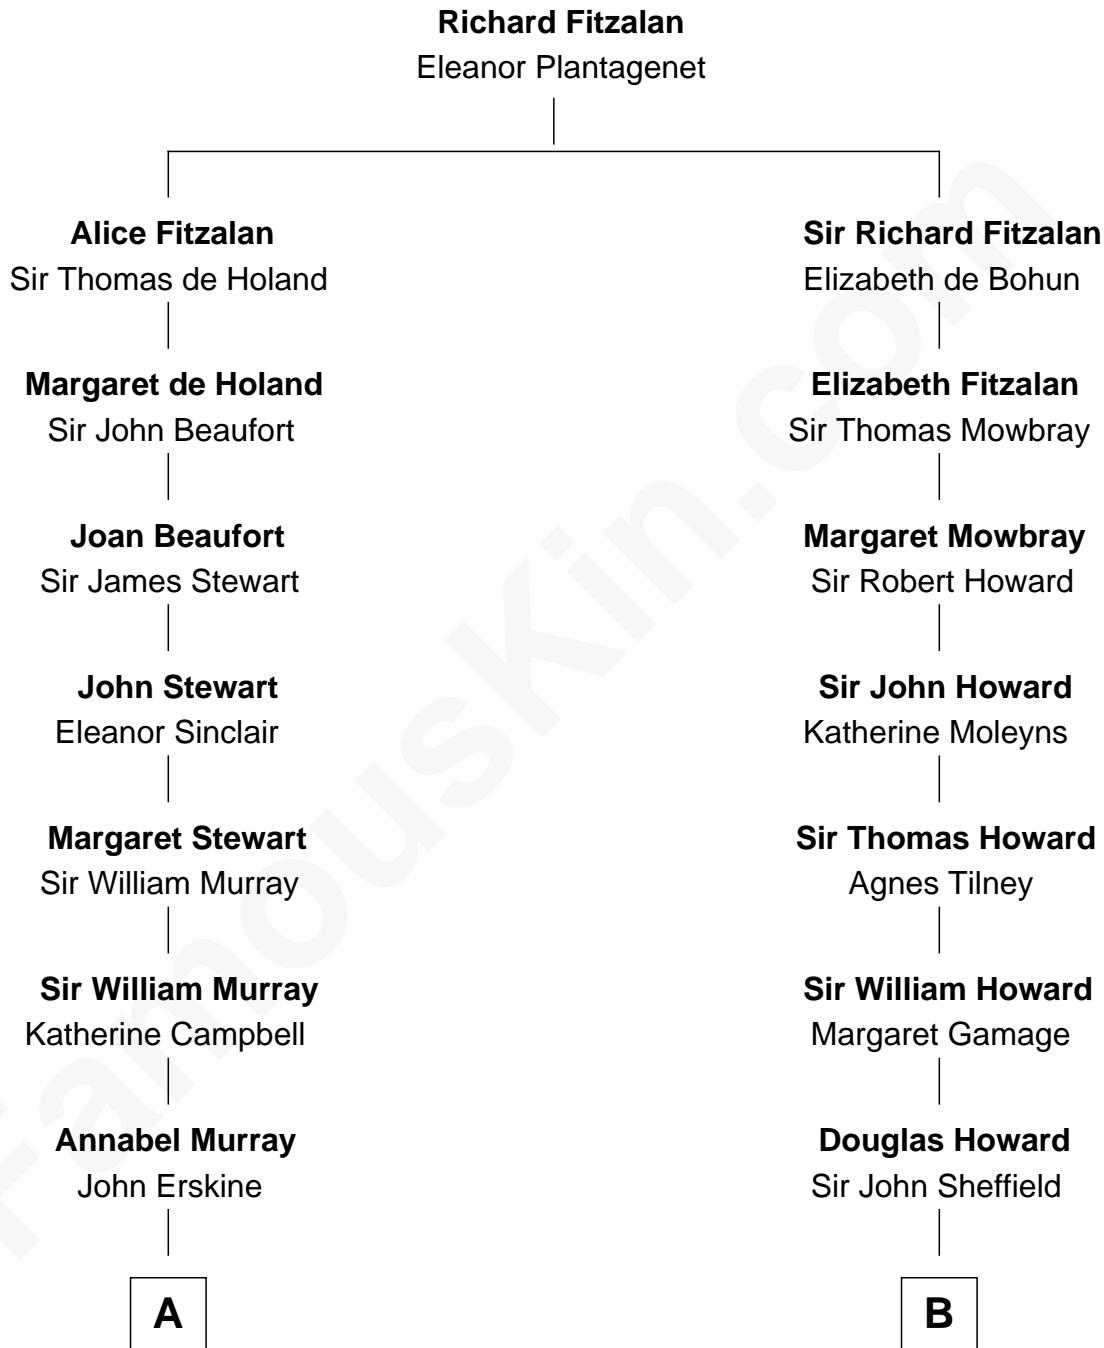

FamousKin.com

Relationship Chart of

Major John Pitcairn

British Commander at Battle of Lexington

11th cousin 10 times removed of

Ellen DeGeneres

Comedienne and TV Personality

C

Joseph C. DeGeneres

Mary Whittemore

Alfred George DeGeneres

Julia E. Billiu

Elliot Everett DeGeneres

Ruth Elodie Martin

Elliot Everett DeGeneres

Betty Jane Pfeffer