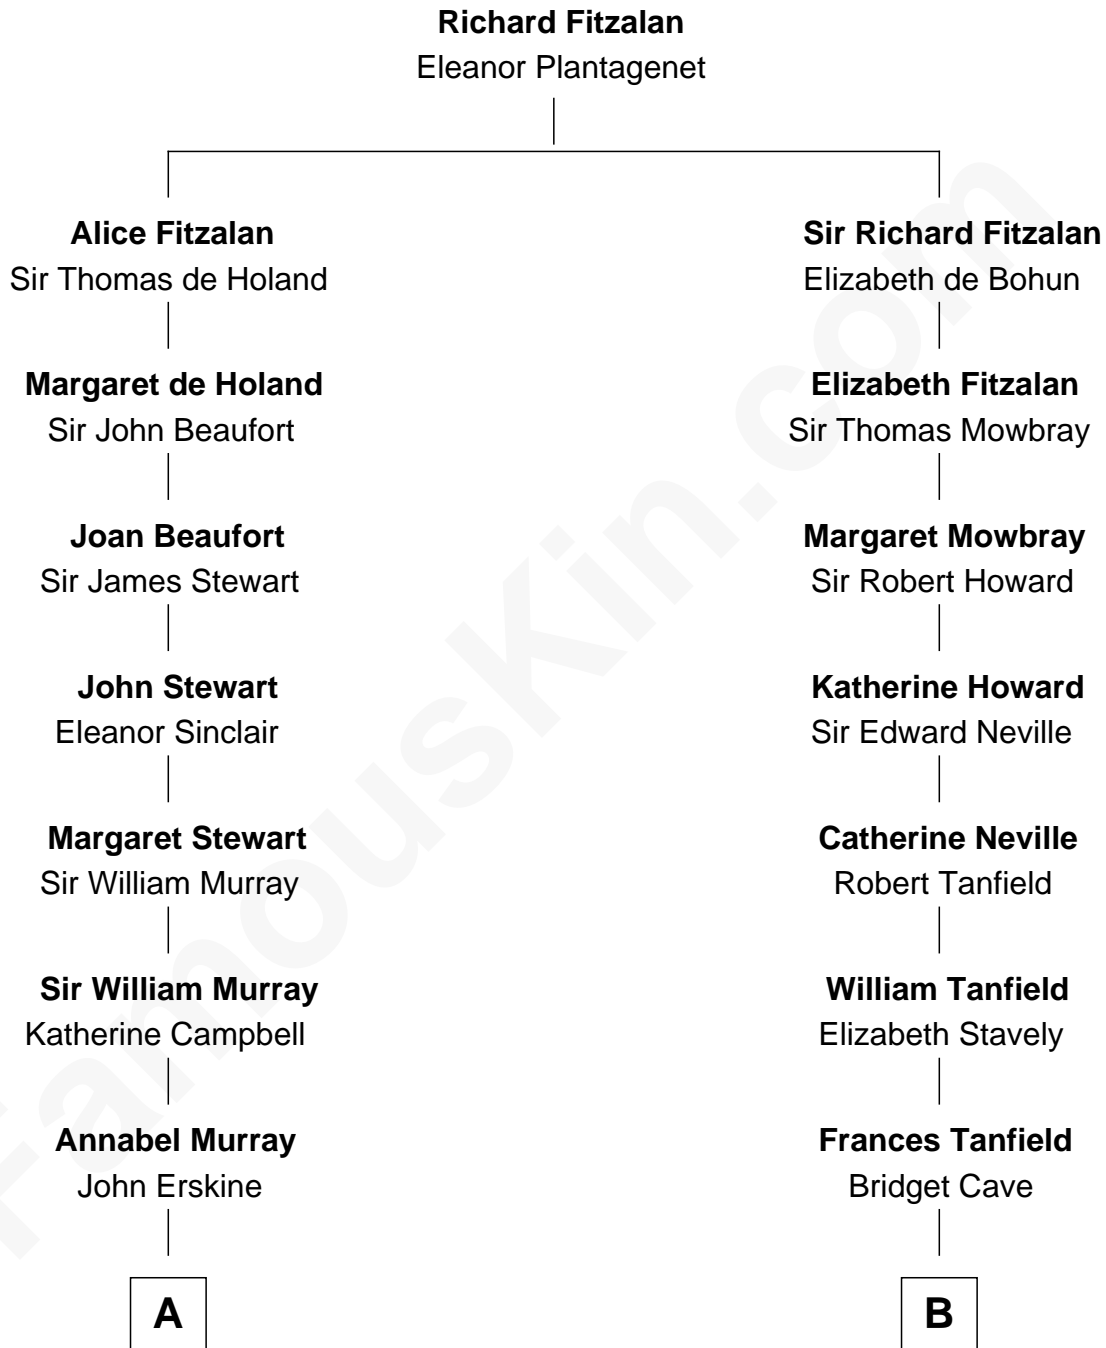

## Relationship Chart of

### Major John Pitcairn

*British Commander at Battle of Lexington*

11th cousin 8 times removed of

**Upton Sinclair**

*Pulitzer Prize Winning Novelist*

**C**

**Arthur Sinclair**

Lelia Imogen Dawley