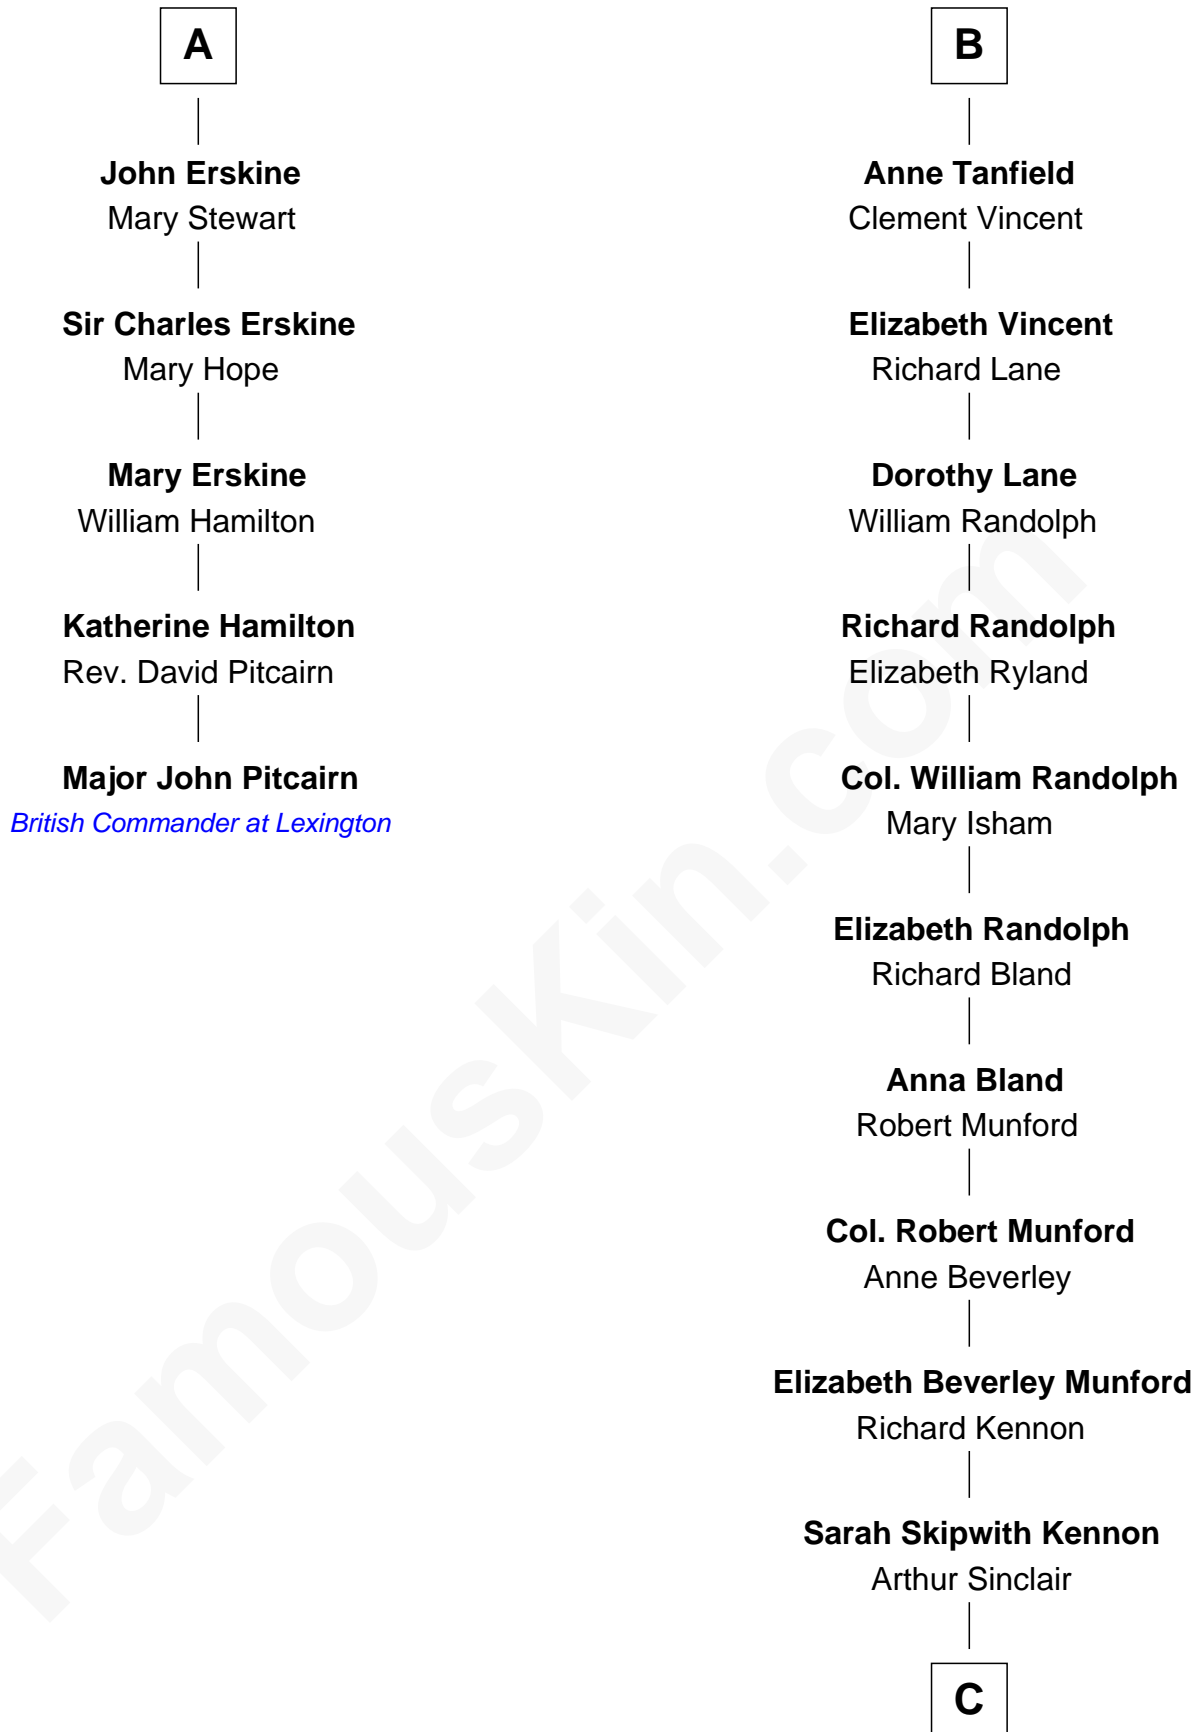

## Relationship Chart of

### Major John Pitcairn

*British Commander at Battle of Lexington*

11th cousin 8 times removed of

**Upton Sinclair**

*Pulitzer Prize Winning Novelist*

**C**

**Arthur Sinclair**

Lelia Imogen Dawley