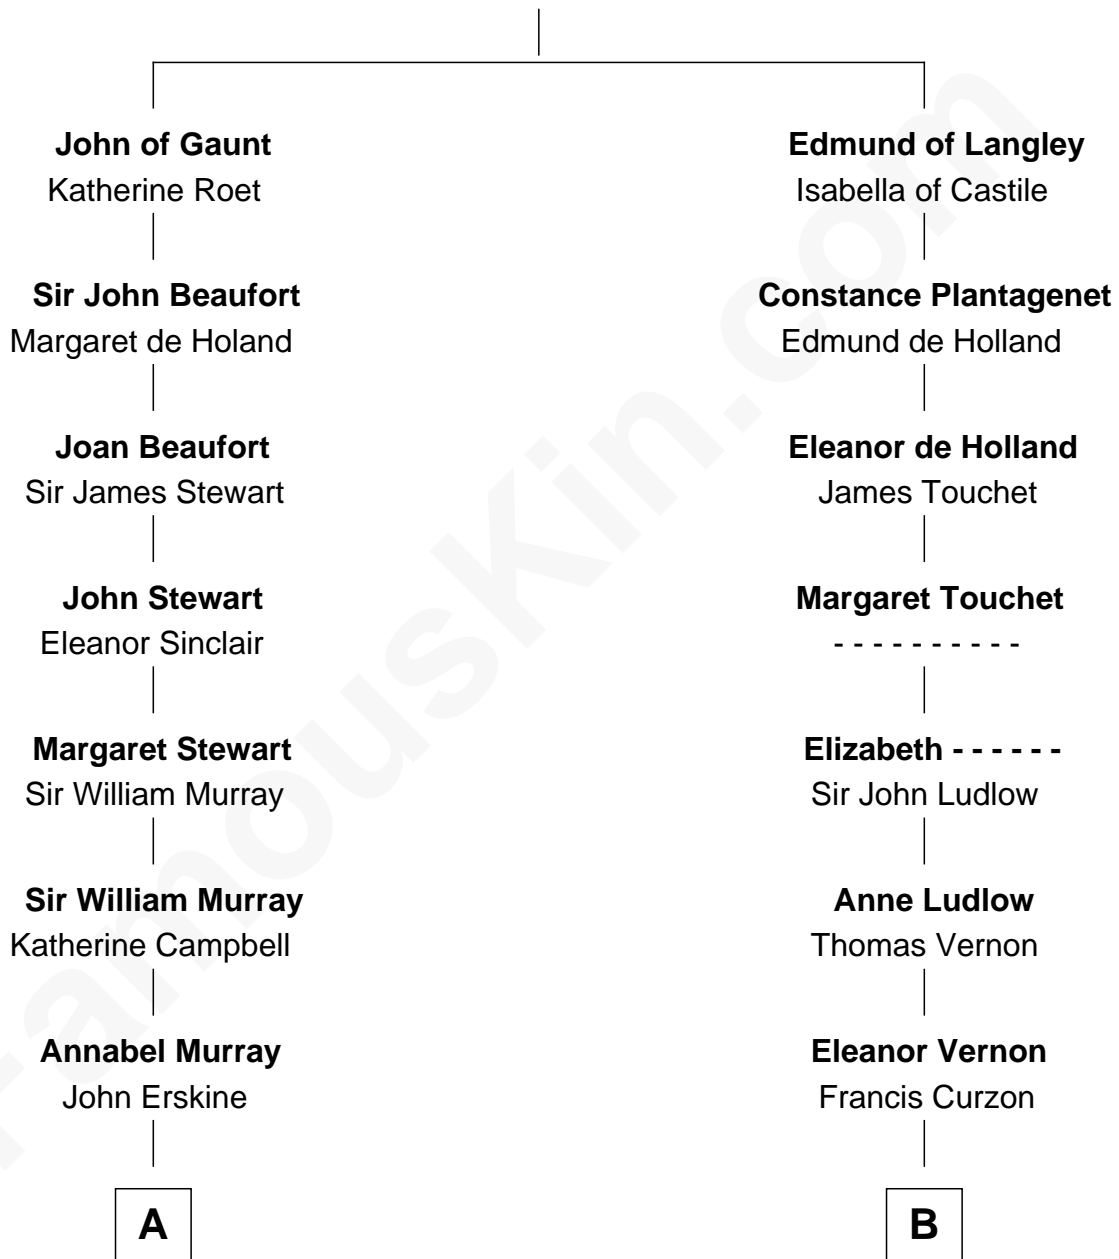

## Relationship Chart of

### Major John Pitcairn

*British Commander at Battle of Lexington*

11th cousin 9 times removed of

**Oliver Platt**  
*Movie Actor*

**Edward III, King of England**  
Philippa of Hainault

**C**

**Cynthia Burke Roche**

Arthur Scott Burden

**Eileen Burden**

Walter Maynard

**Sheila Maynard**

Nicholas Platt

**Oliver Platt**

*Movie Actor*