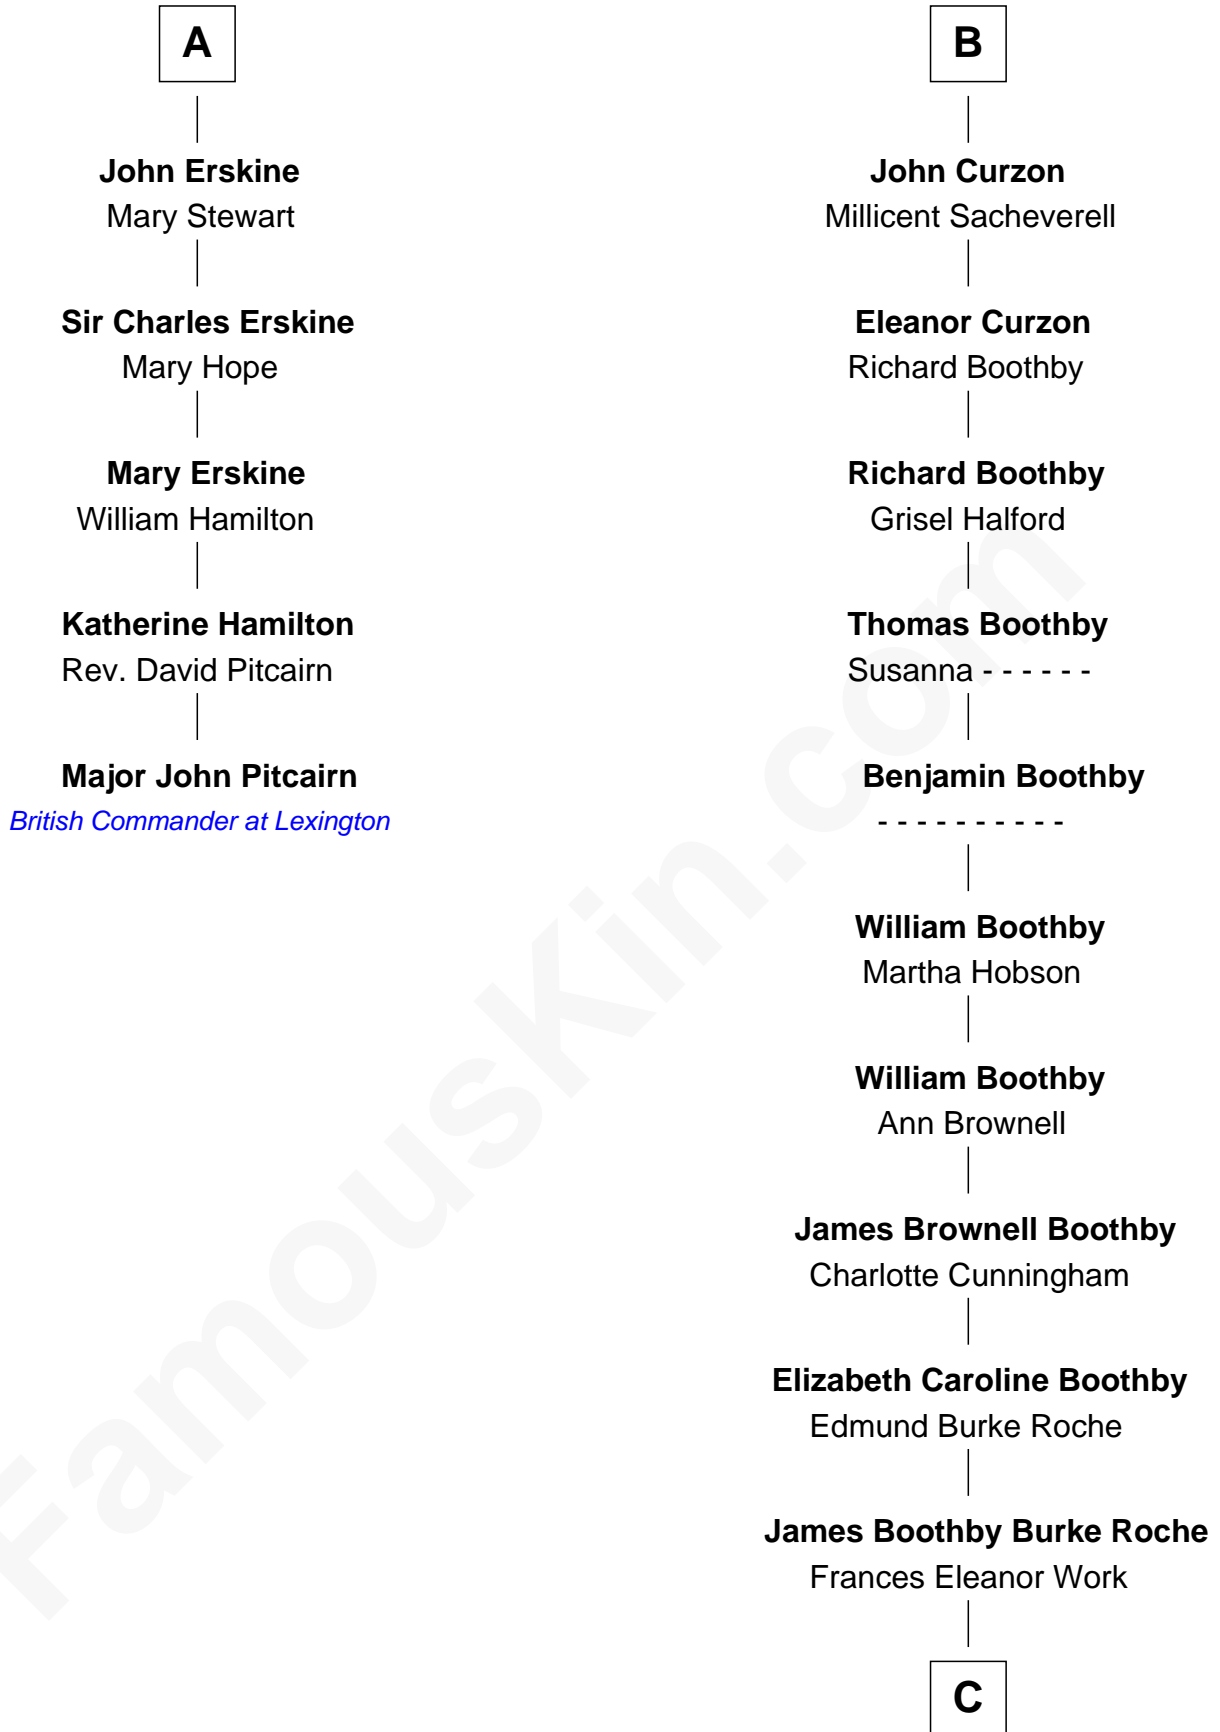

## Relationship Chart of

### Major John Pitcairn

*British Commander at Battle of Lexington*

11th cousin 9 times removed of

**Oliver Platt**  
*Movie Actor*

**Edward III, King of England**  
Philippa of Hainault

**C**

**Cynthia Burke Roche**