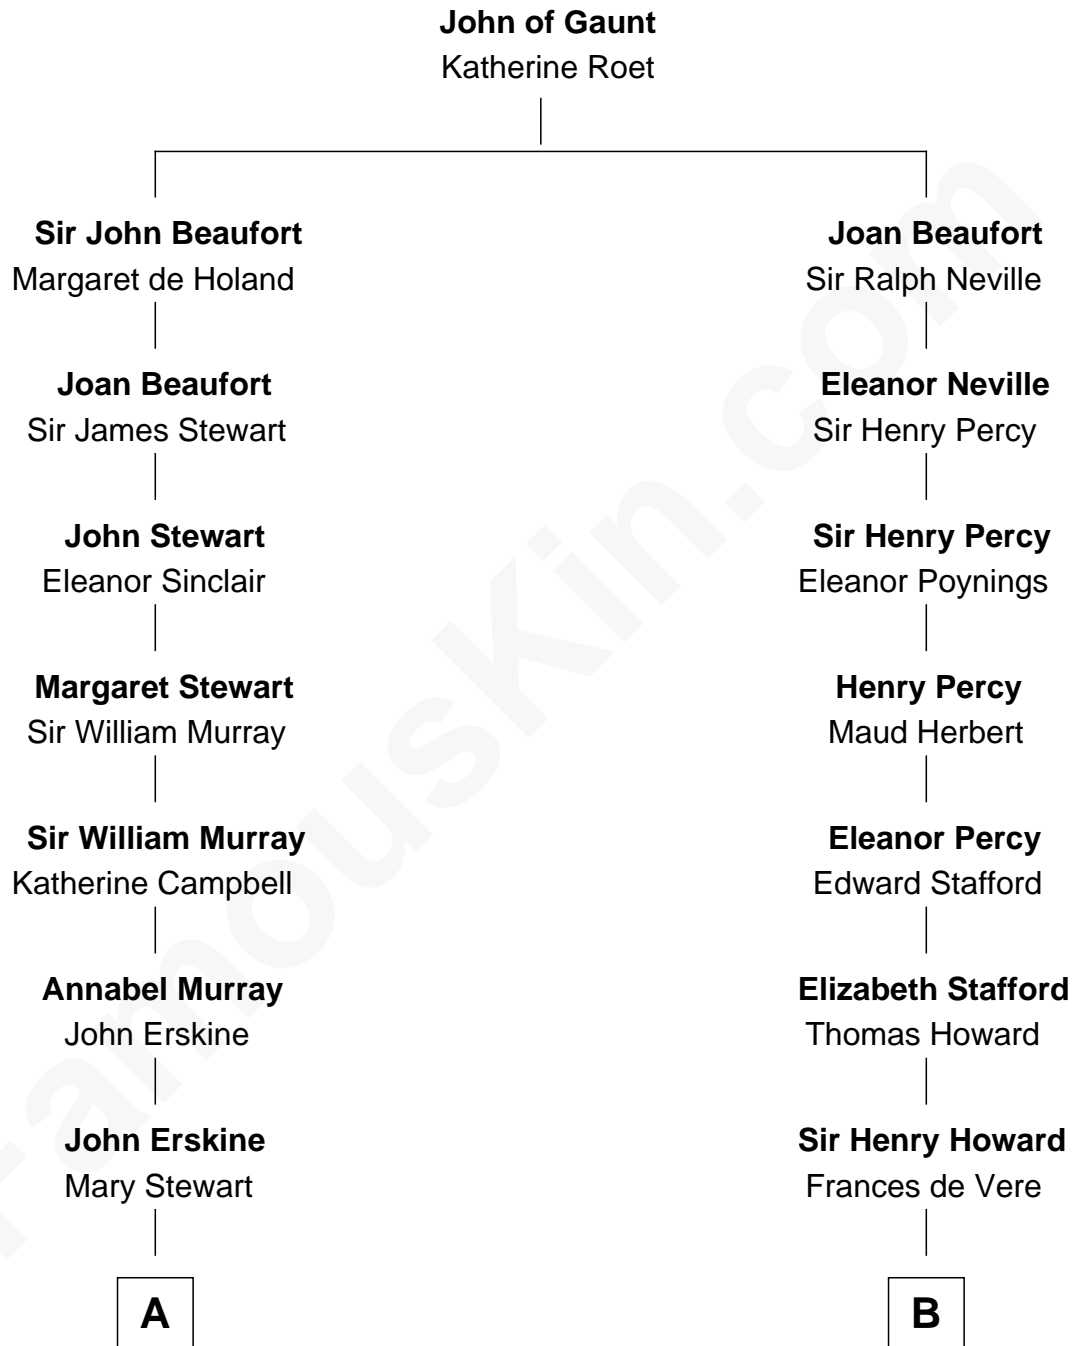

FamousKin.com

Relationship Chart of

Major John Pitcairn

British Commander at Battle of Lexington

10th cousin 9 times removed of

Thomas Hunt Morgan

Nobel Prize Winner in Physiology or Medicine

C

Elizabeth Phoebe Key

Charles Howard

Ellen Key Howard

Charlton Hunt Morgan

Thomas Hunt Morgan

Nobel Prize Winner

FamousKin.com