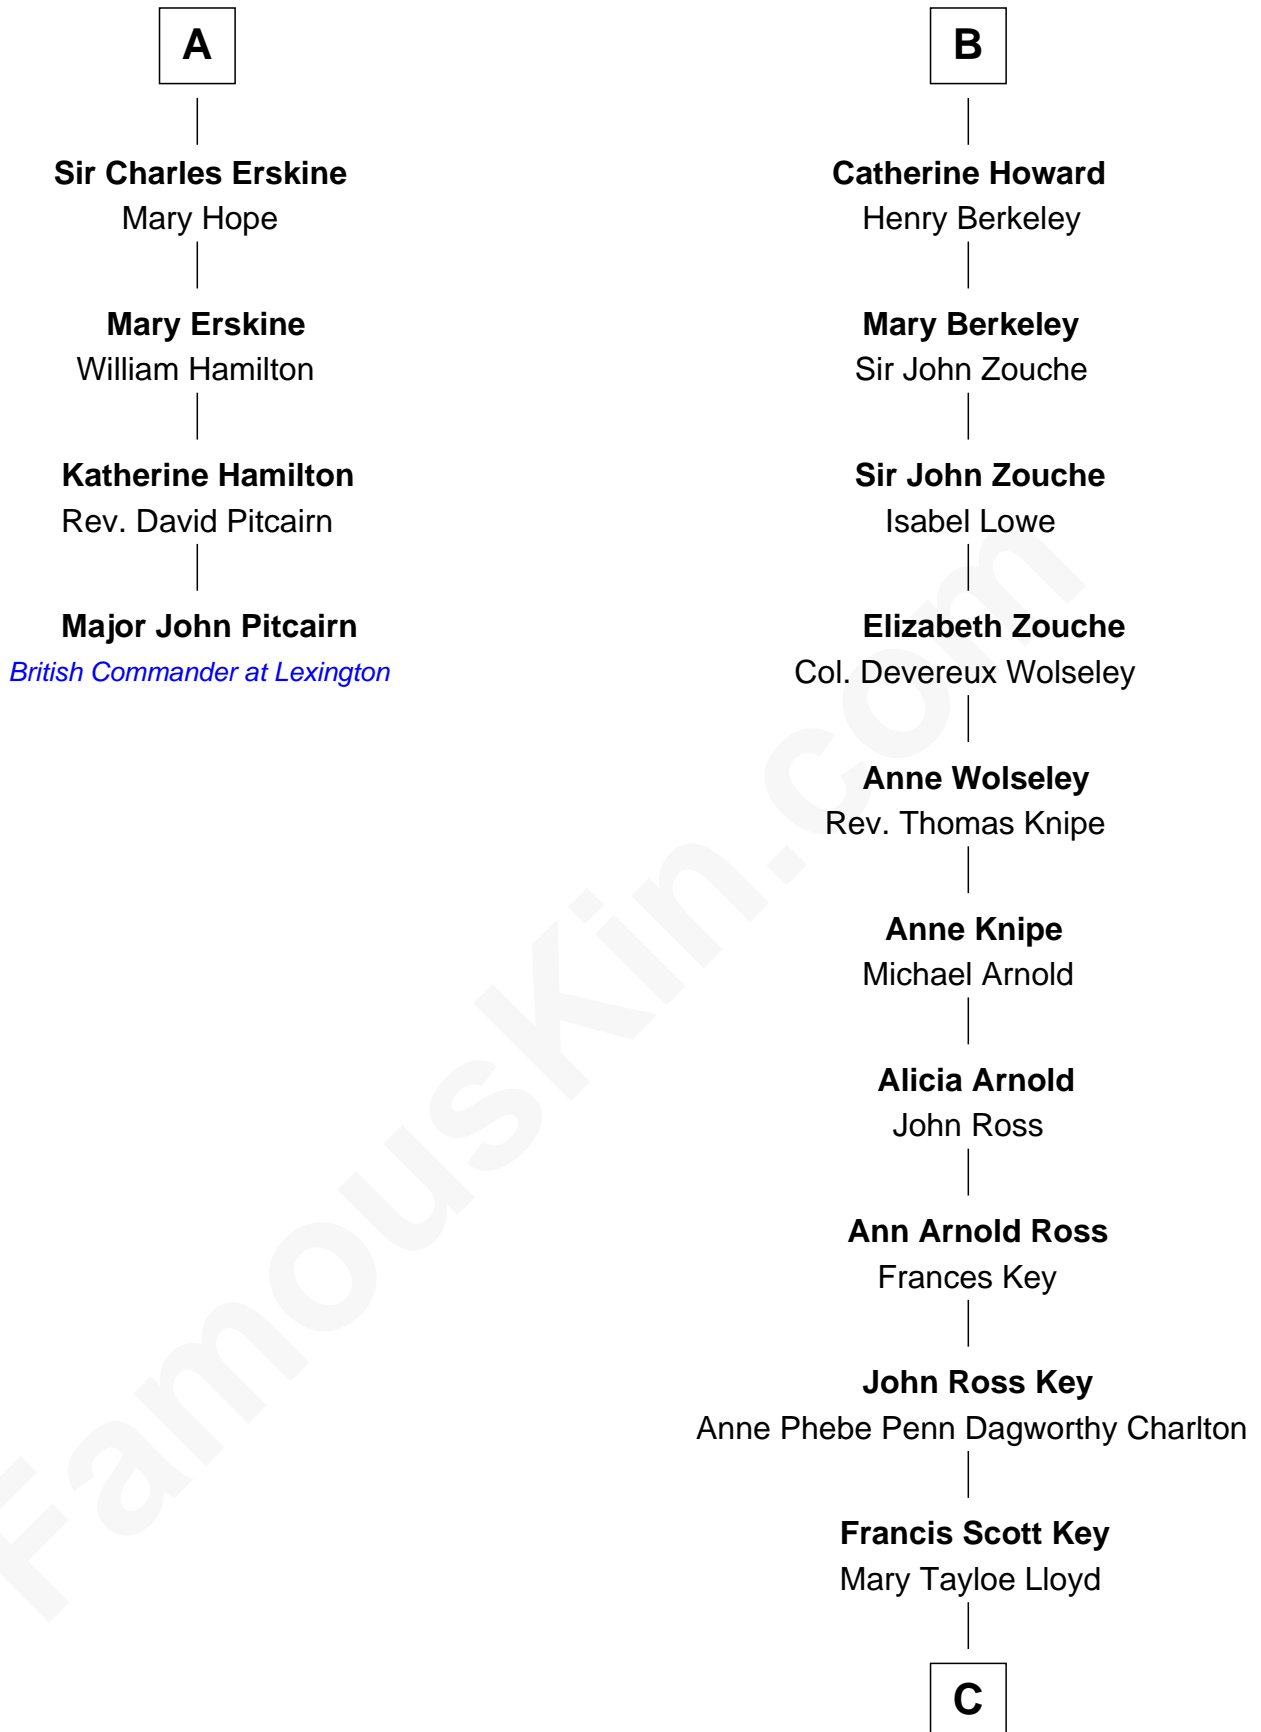

FamousKin.com

Relationship Chart of

Major John Pitcairn

British Commander at Battle of Lexington

10th cousin 9 times removed of

Thomas Hunt Morgan

Nobel Prize Winner in Physiology or Medicine

C

Elizabeth Phoebe Key

Charles Howard

Ellen Key Howard

Charlton Hunt Morgan

Thomas Hunt Morgan

Nobel Prize Winner

FamousKin.com