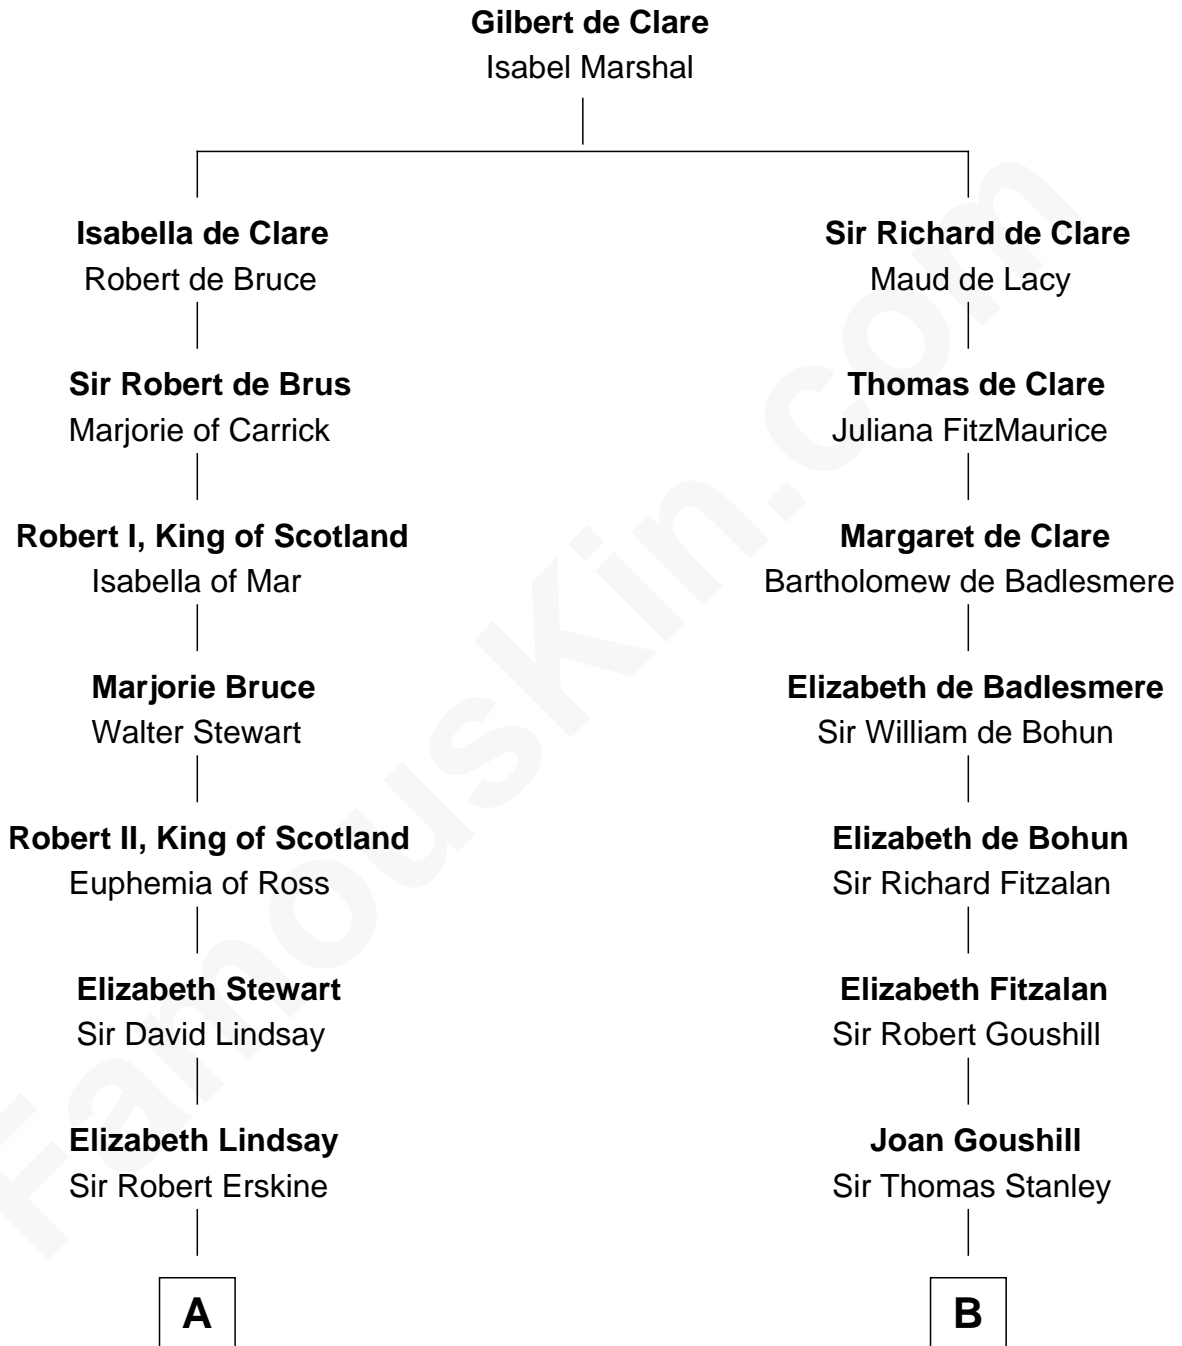

FamousKin.com

Relationship Chart of

Major John Pitcairn

British Commander at Battle of Lexington

16th cousin 5 times removed of

Thomas Hunt Morgan

Nobel Prize Winner in Physiology or Medicine

C

Col. Edward Lloyd

Elizabeth Tayloe

Mary Tayloe Lloyd

Francis Scott Key

Elizabeth Phoebe Key

Charles Howard

Ellen Key Howard

Charlton Hunt Morgan