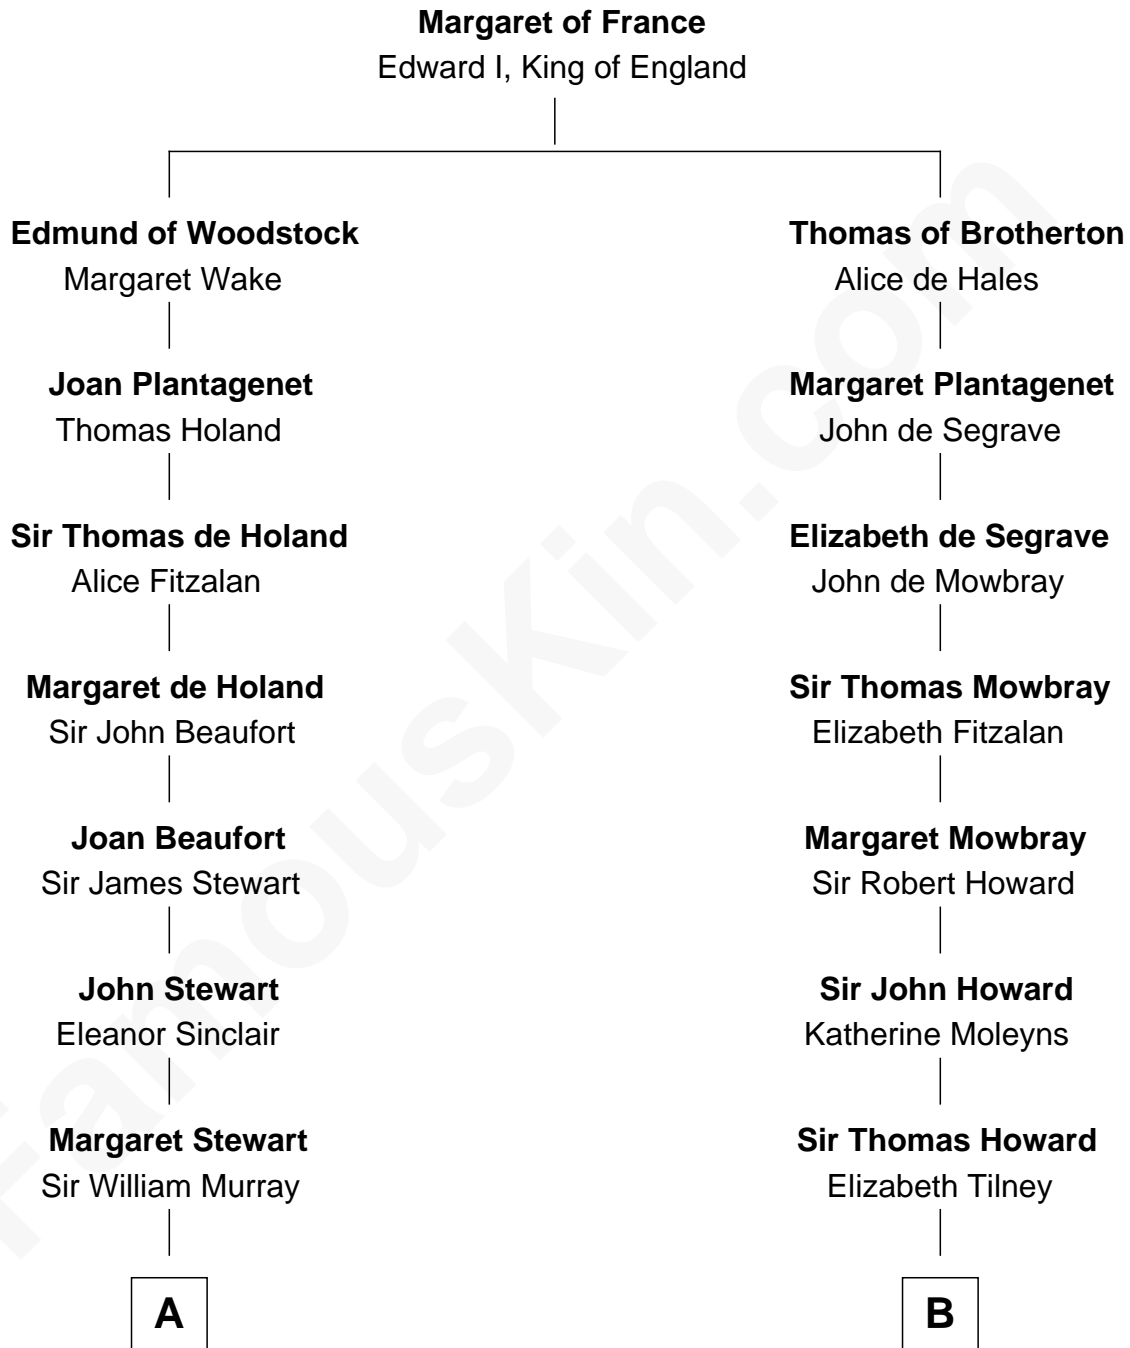

Thomas Hunt Morgan

Nobel Prize Winner in Physiology or Medicine