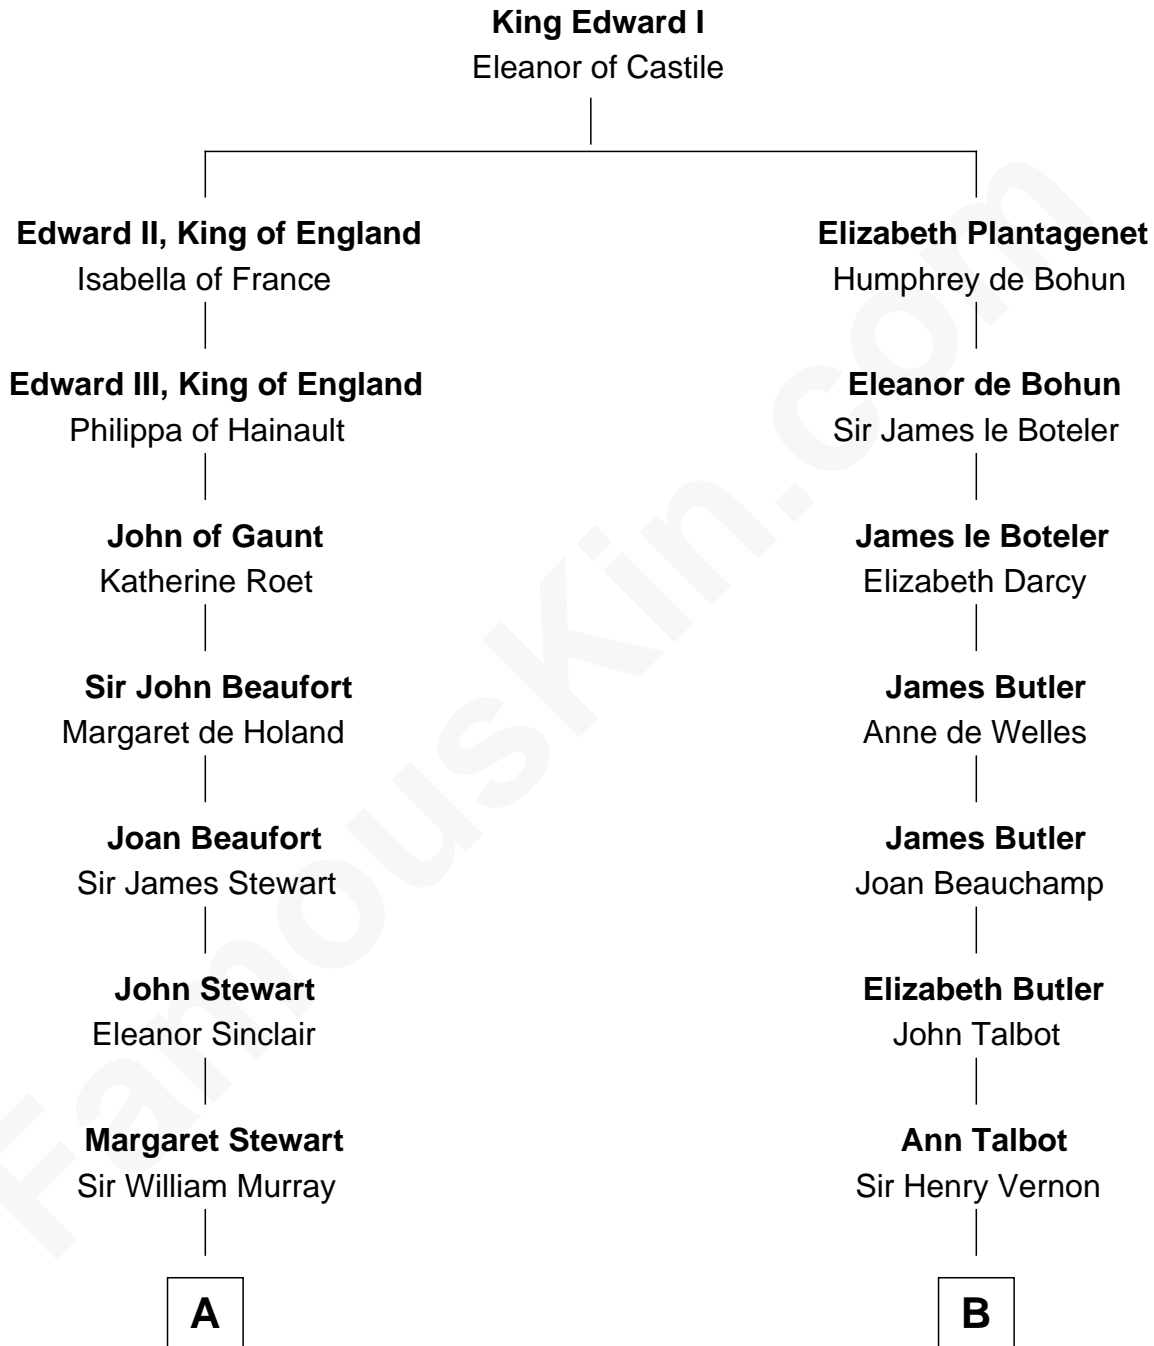

## Relationship Chart of

### Major John Pitcairn

*British Commander at Battle of Lexington*

13th cousin 5 times removed of

**C. W. Post**

*Founder of Post Cereals*

**C**

**Caroline Cushman Lathrop**

Charles Rollin Post