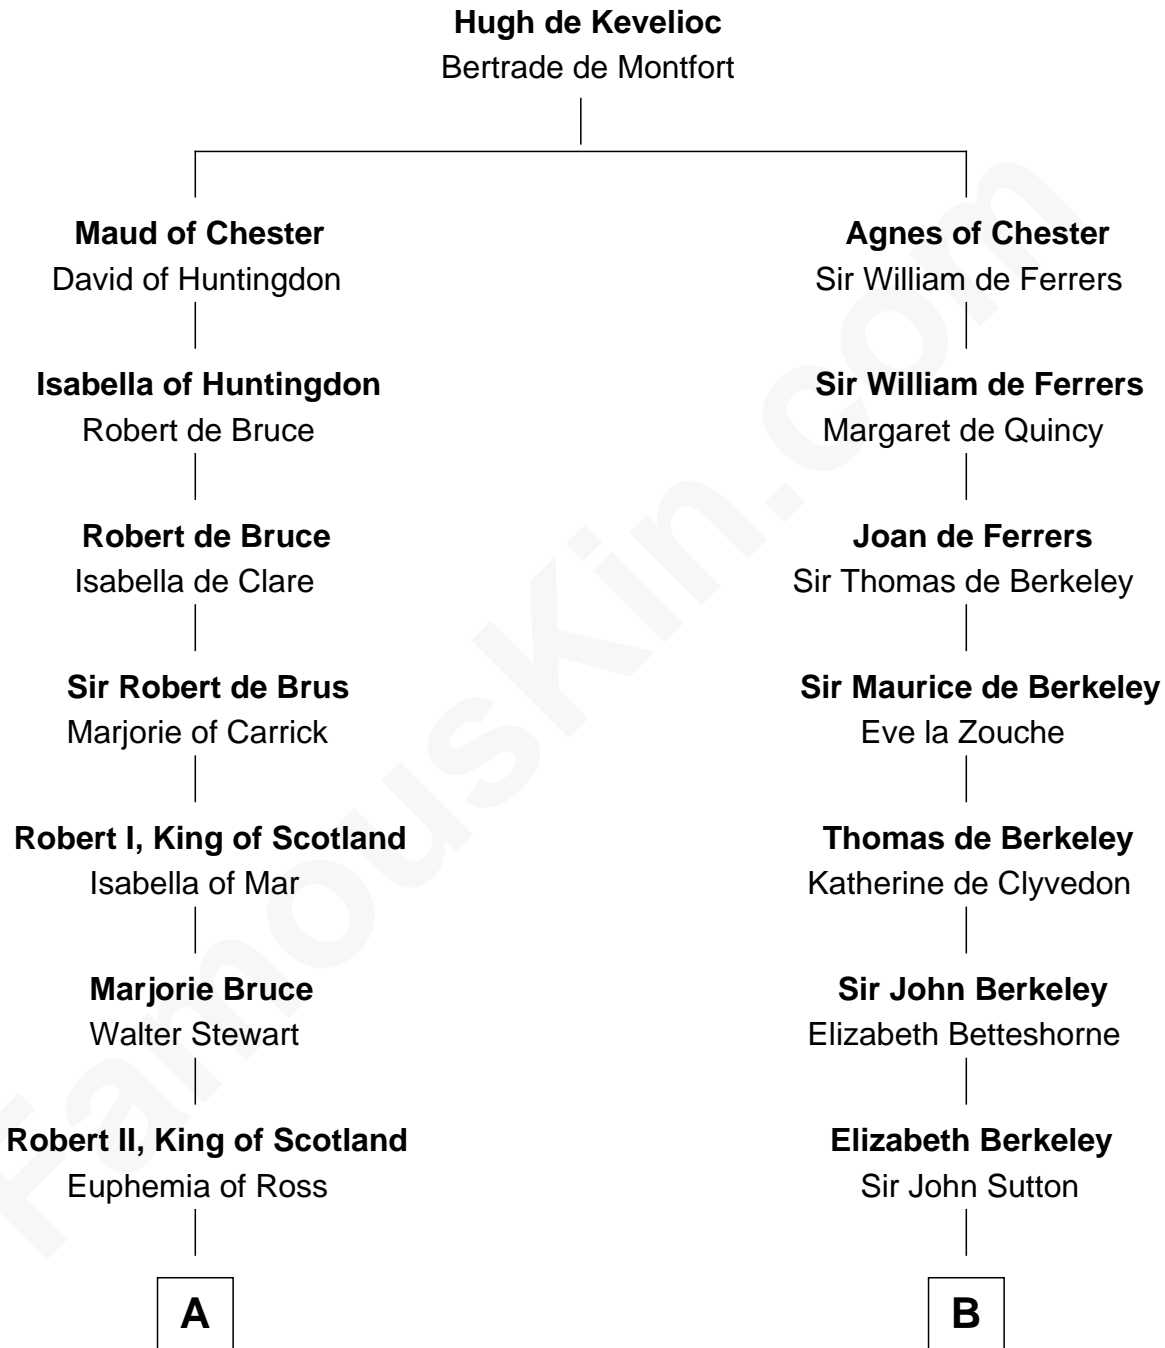

FamousKin.com

Relationship Chart of

Major John Pitcairn

British Commander at Battle of Lexington

18th cousin of

C. W. Post

Founder of Post Cereals