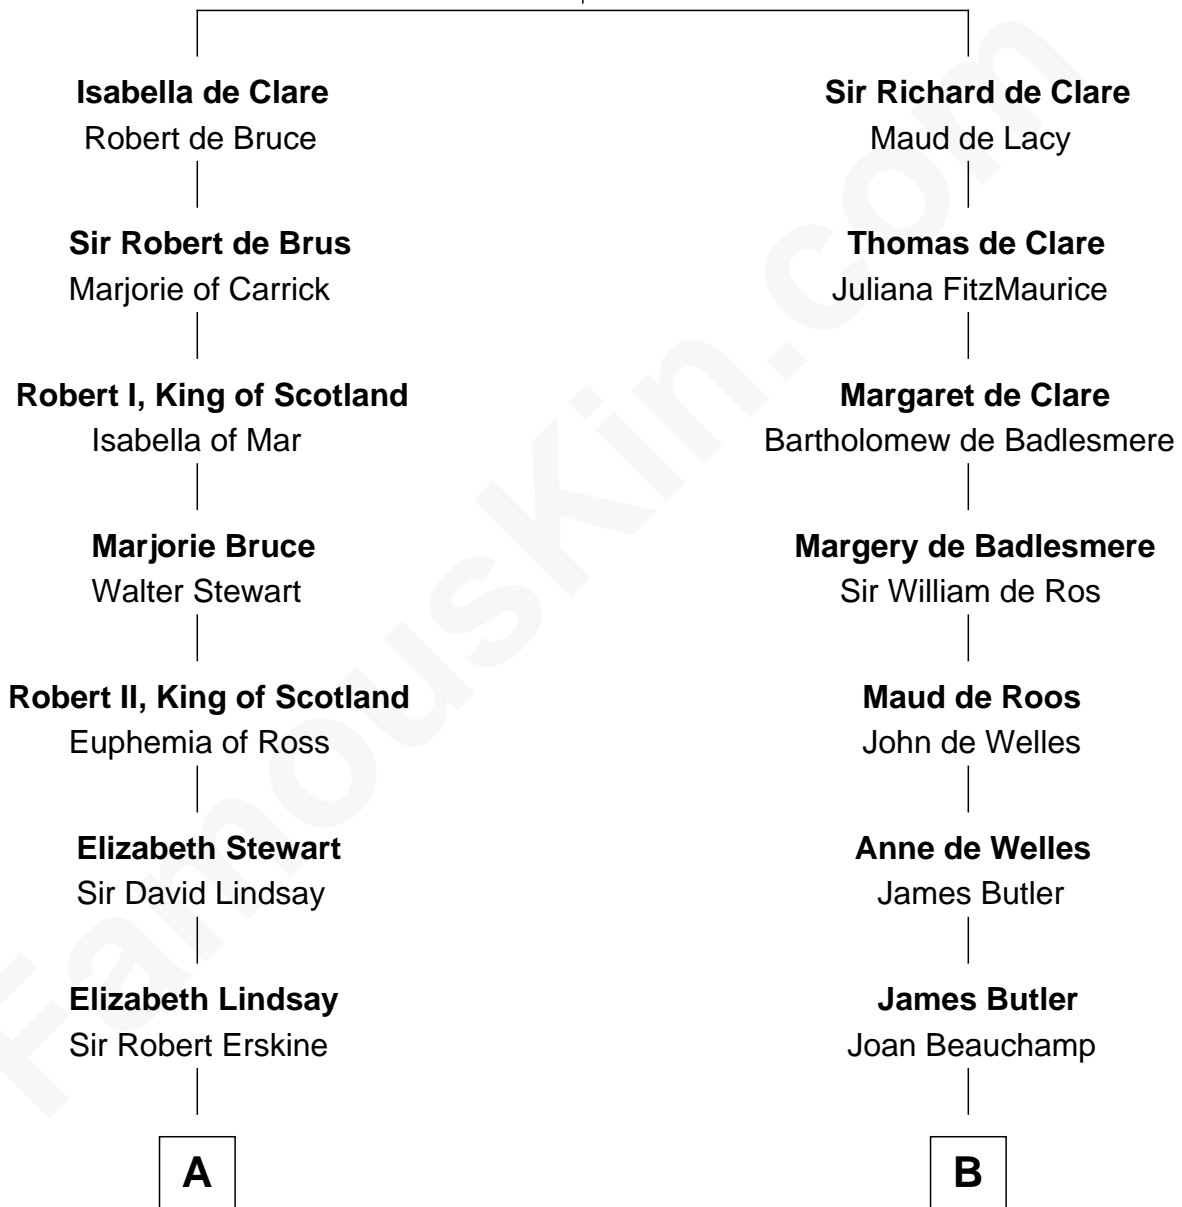

FamousKin.com

Relationship Chart of

Major John Pitcairn

British Commander at Battle of Lexington

16th cousin 4 times removed of

C. W. Post

Founder of Post Cereals

Gilbert de Clare

Isabel Marshal

C

Azel Lathrop
Elizabeth Hyde

Erastus Lathrop
Sarah Bailey

Caroline Cushman Lathrop
Charles Rollin Post

C. W. Post
Founder of Post Cereals

FamousKin.com