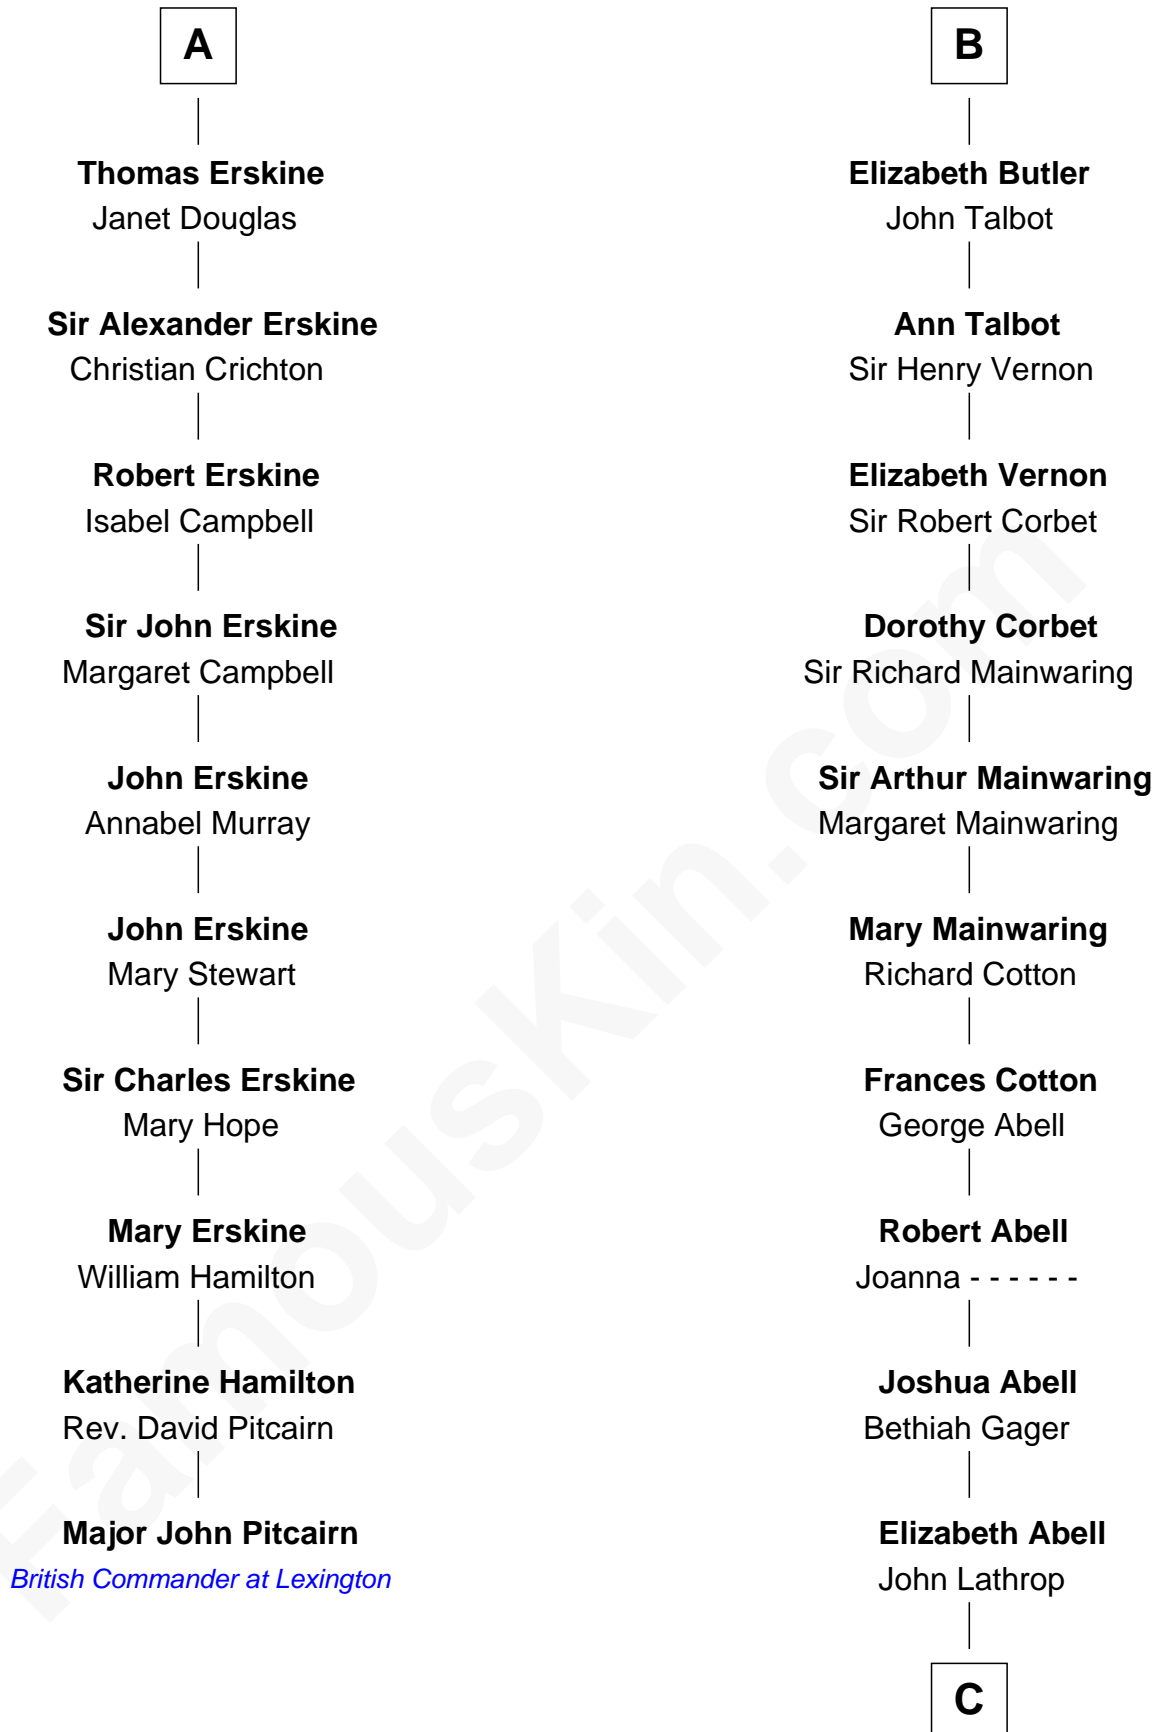

FamousKin.com

Relationship Chart of

Major John Pitcairn

British Commander at Battle of Lexington

16th cousin 4 times removed of

C. W. Post

Founder of Post Cereals

Gilbert de Clare

Isabel Marshal

C

Azel Lathrop
Elizabeth Hyde

Erastus Lathrop
Sarah Bailey

Caroline Cushman Lathrop
Charles Rollin Post

C. W. Post
Founder of Post Cereals

FamousKin.com