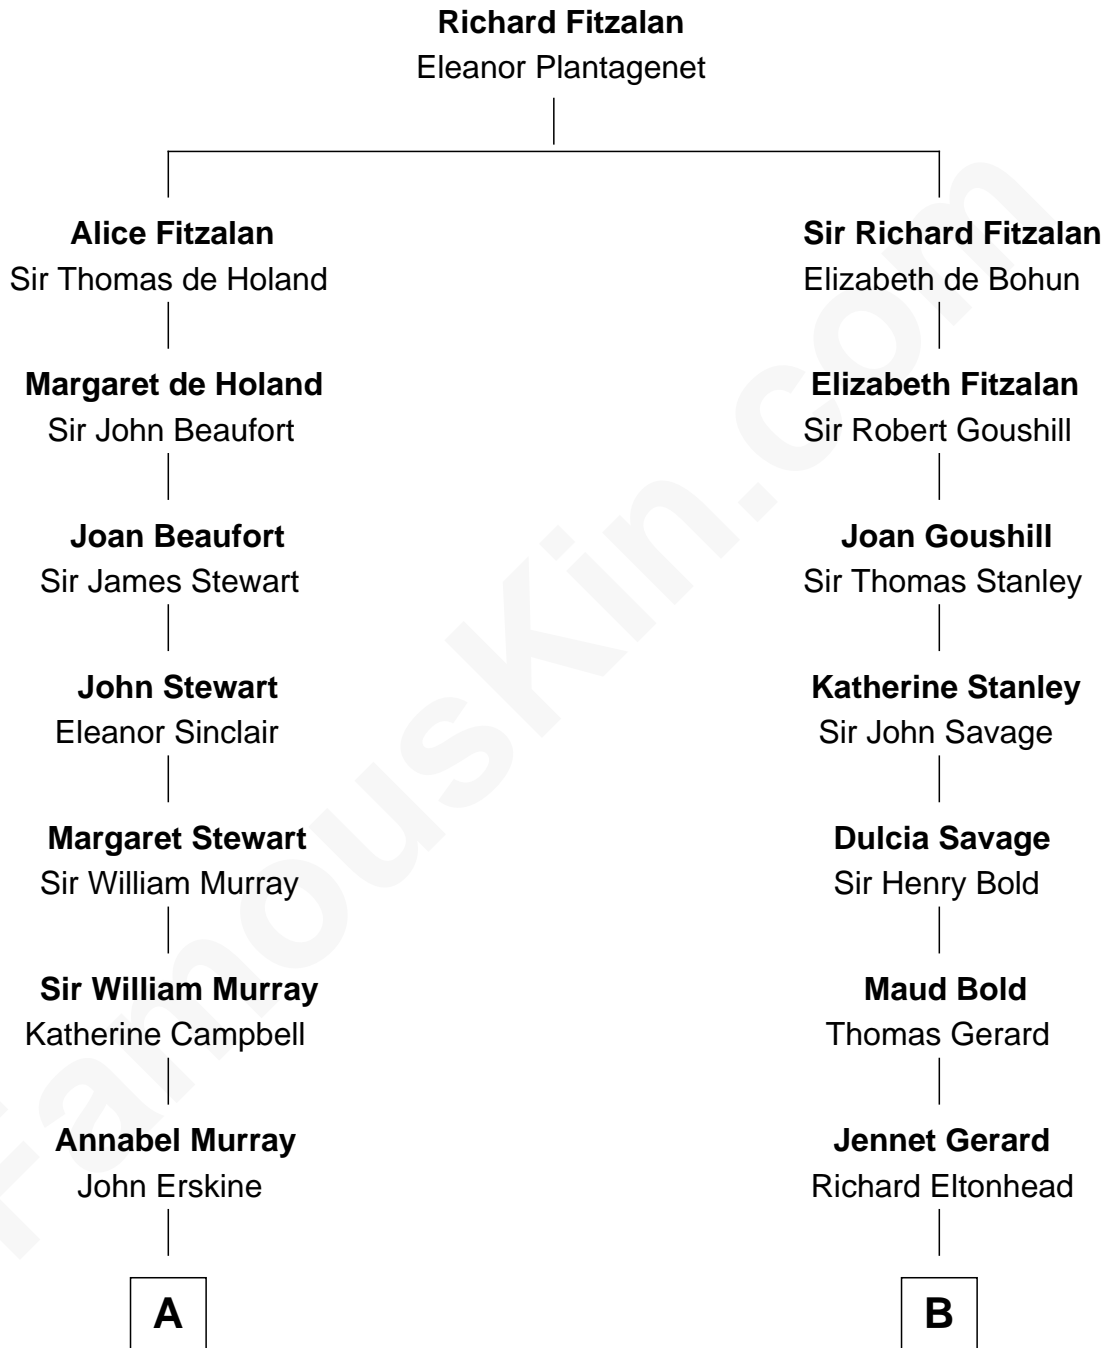

## Relationship Chart of

### Major John Pitcairn

*British Commander at Battle of Lexington*

11th cousin 2 times removed of

**Henry Lee III**

*9th Governor of Virginia*

**A**

**John Erskine**

Mary Stewart