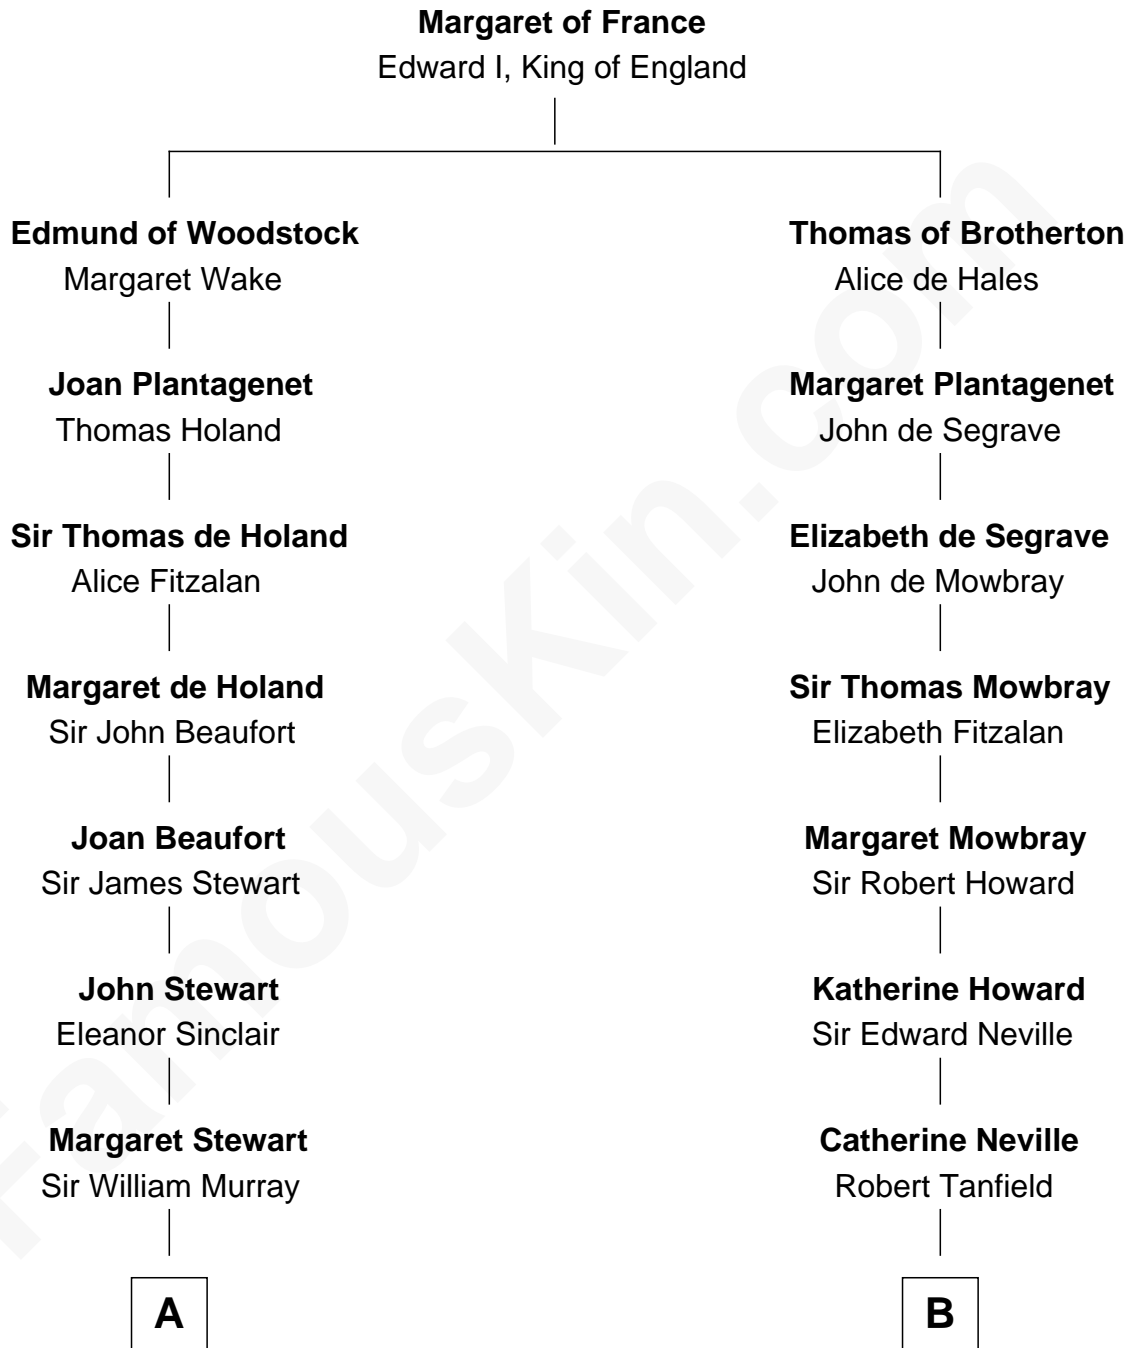

## Relationship Chart of

### Major John Pitcairn

*British Commander at Battle of Lexington*

13th cousin 4 times removed of

**Henry Lee III**

*9th Governor of Virginia*

**A**

**Sir William Murray**  
Katherine Campbell

**Annabel Murray**  
John Erskine