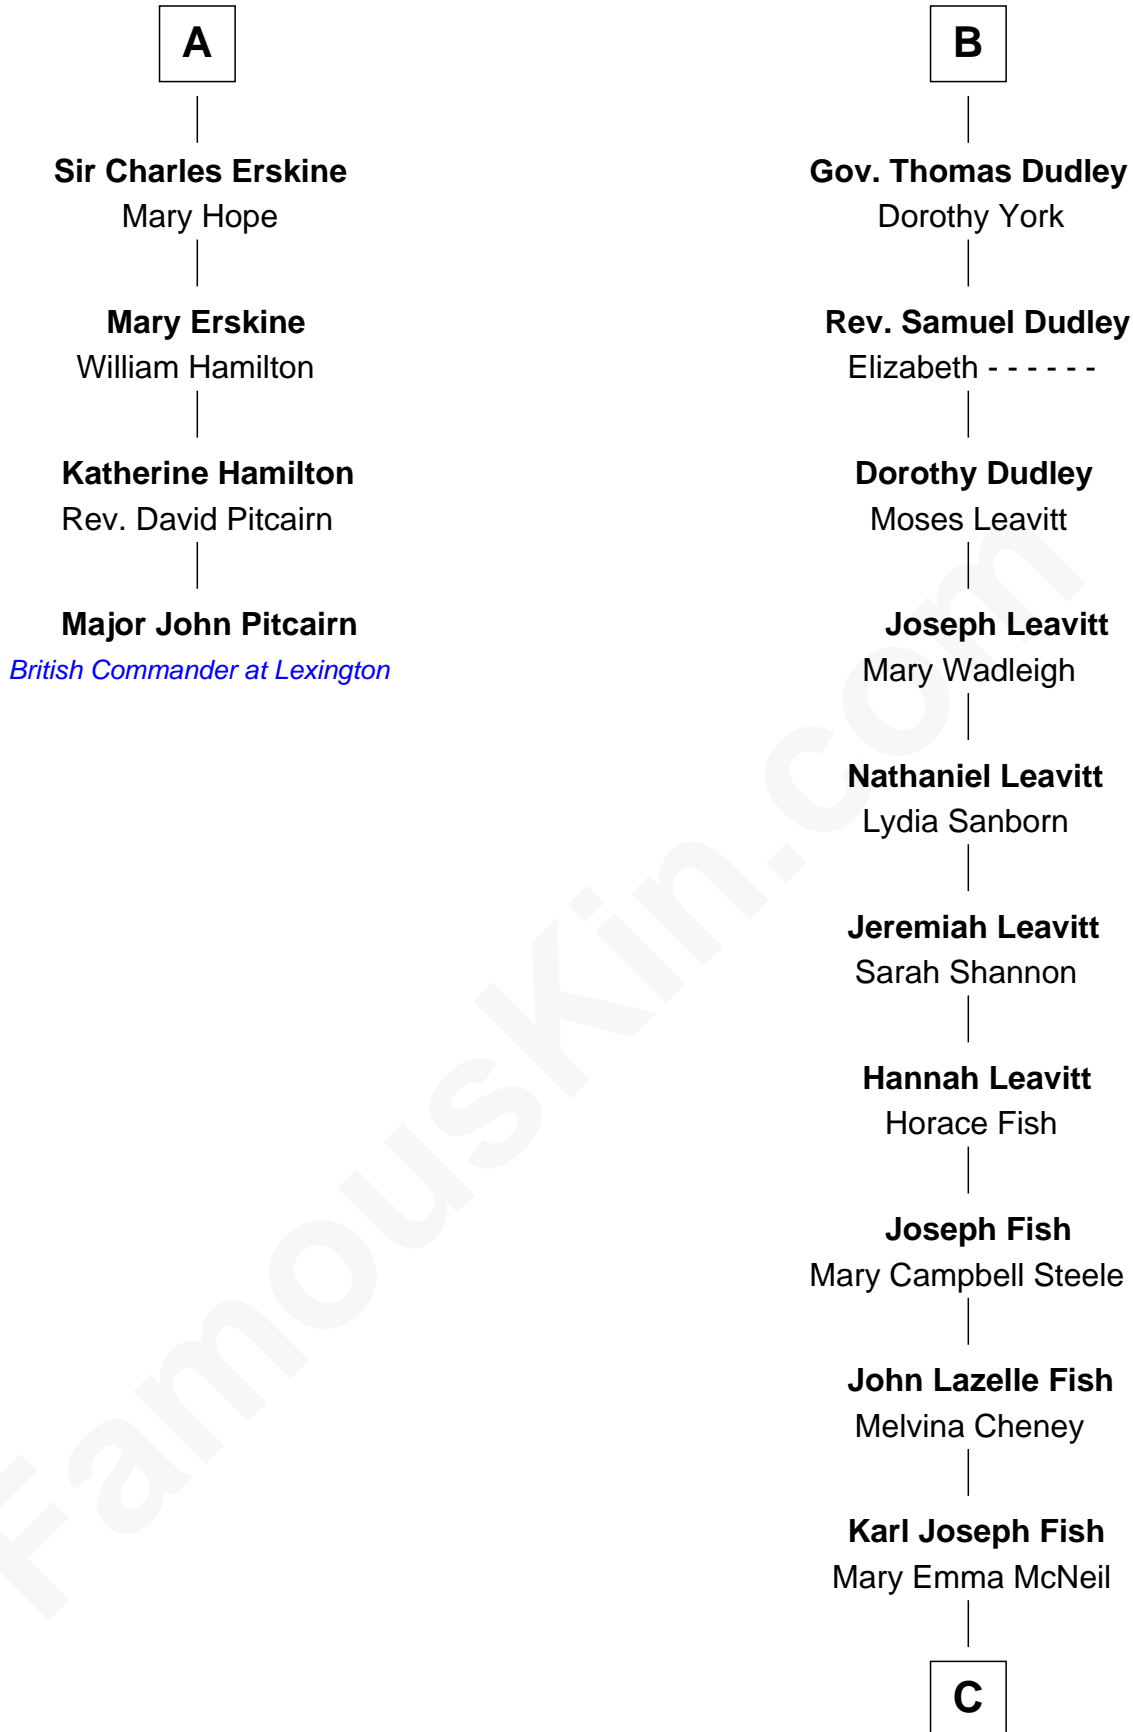

FamousKin.com

Relationship Chart of

Major John Pitcairn

British Commander at Battle of Lexington

10th cousin 9 times removed of

Keri Russell

TV and Movie Actress

C

Emma Inez Fish
Kermit Sylvester Stephens

Stephanie Stephens
David Harold Russell

Keri Russell
TV and Movie Actress

FamousKin.com