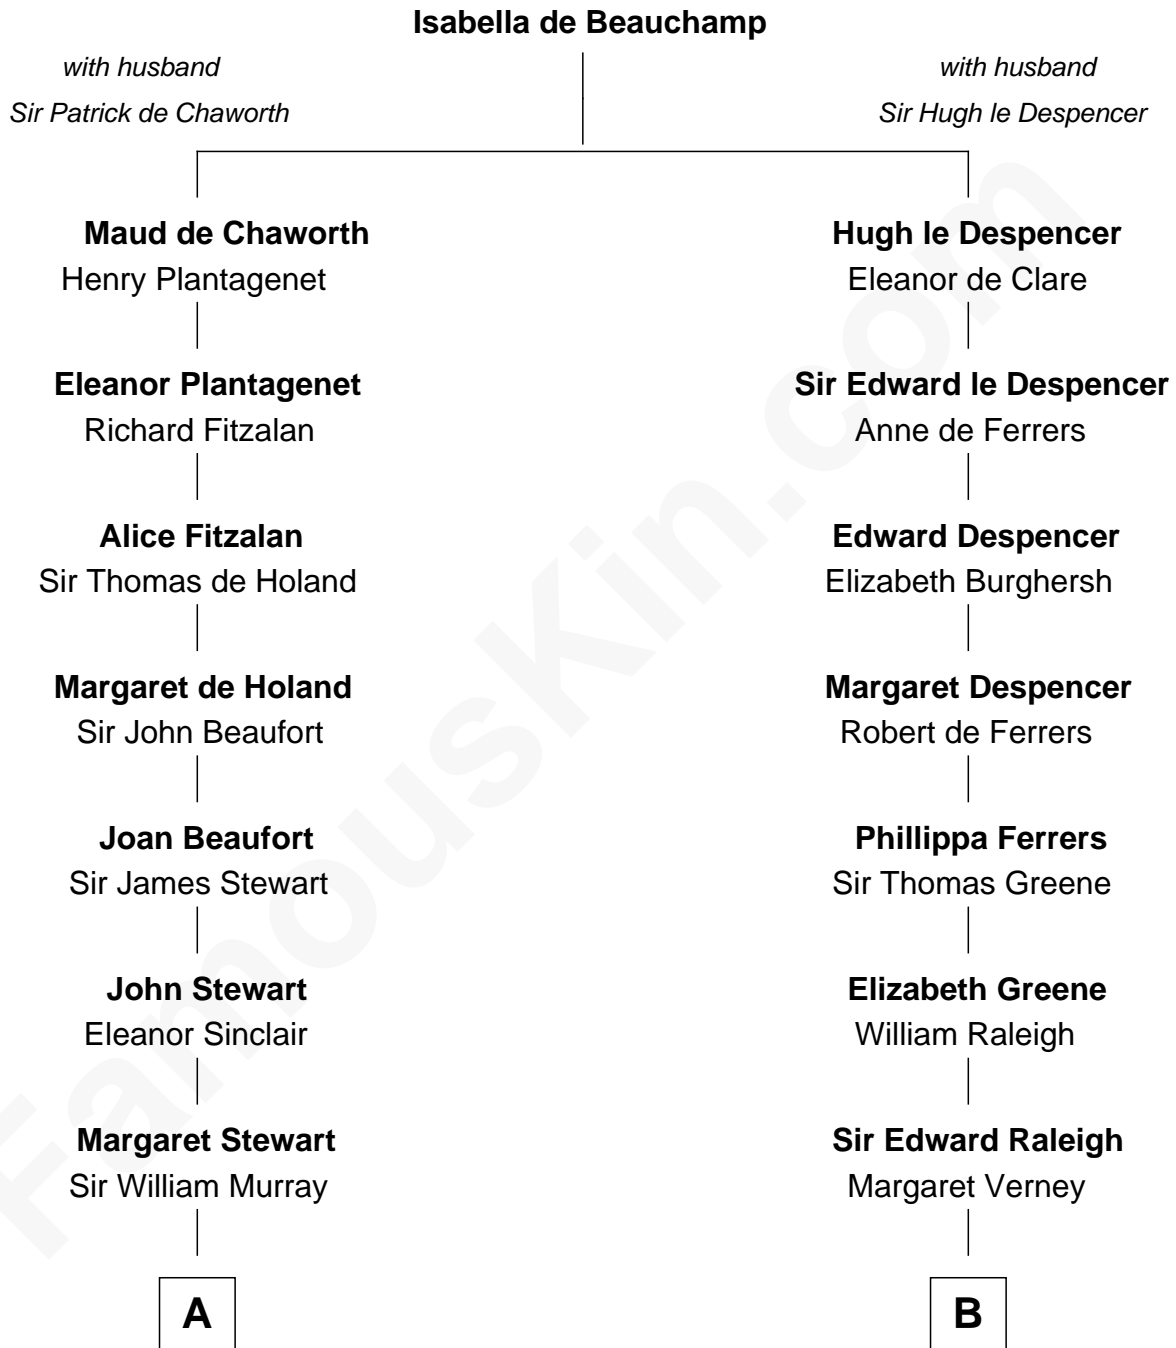

## Relationship Chart of

### Major John Pitcairn

*British Commander at Battle of Lexington*

13th cousin 8 times removed of

**Amelia Earhart**

*Aviation Pioneer*

**C**

**Dr. Ephraim Otis**

Mary Cornell

**Isaac Otis**

Caroline Abigail Curtis

**Alfred Gideon Otis**

Amelia Josephine Harres

**Amelia Otis**

Edwin Stanton Earhart

**Amelia Earhart**

*Aviation Pioneer*