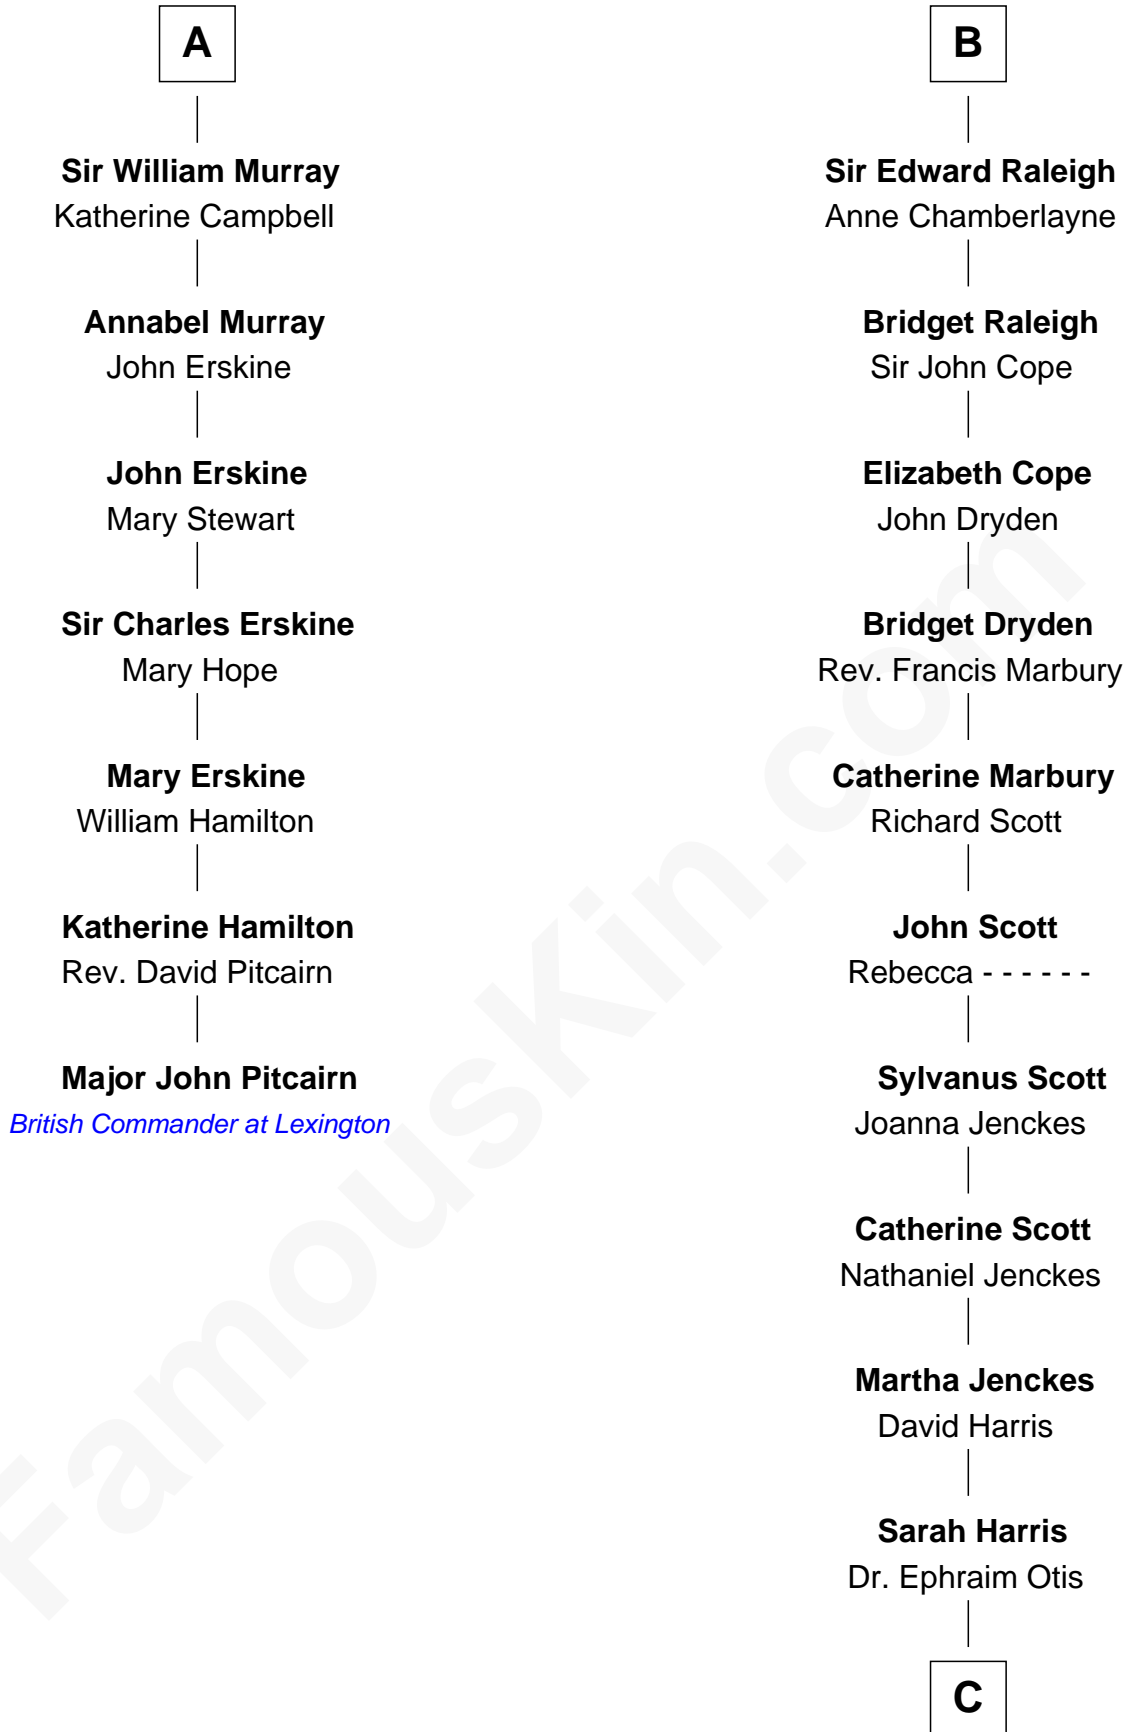

## Relationship Chart of

### Major John Pitcairn

*British Commander at Battle of Lexington*

13th cousin 8 times removed of

**Amelia Earhart**

*Aviation Pioneer*

**C**

**Dr. Ephraim Otis**

Mary Cornell

**Isaac Otis**

Caroline Abigail Curtis

**Alfred Gideon Otis**

Amelia Josephine Harres

**Amelia Otis**

Edwin Stanton Earhart

**Amelia Earhart**

*Aviation Pioneer*