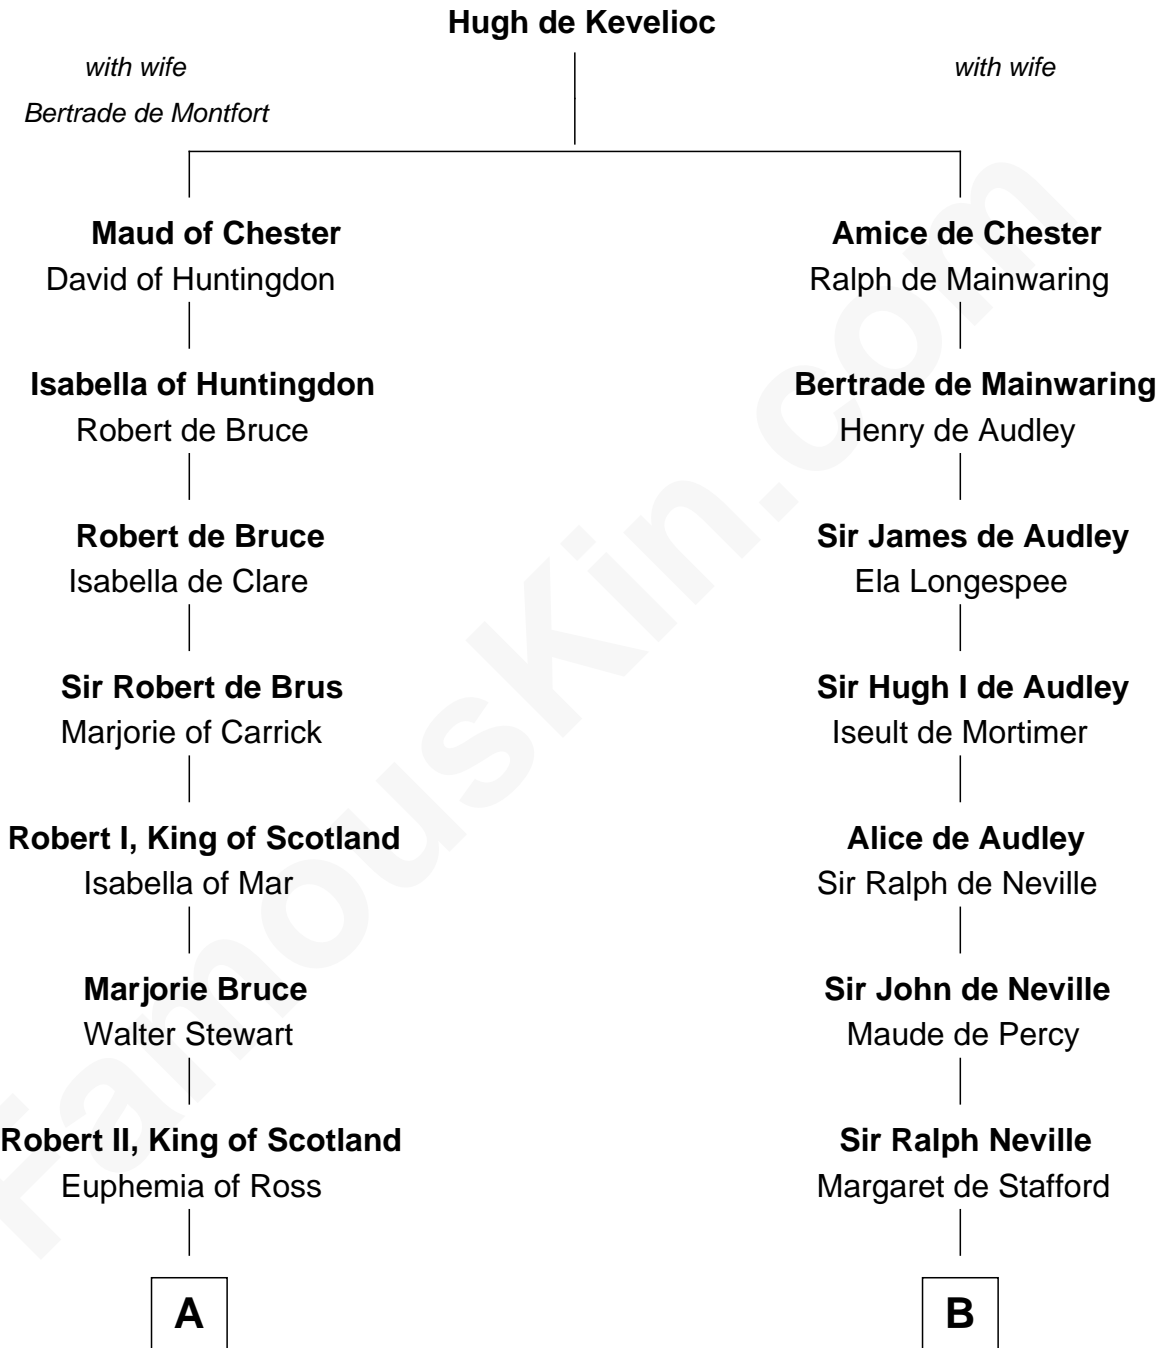

FamousKin.com

Relationship Chart of

Major John Pitcairn

British Commander at Battle of Lexington

18th cousin 1 time removed of

William Henry Harrison

9th U.S. President