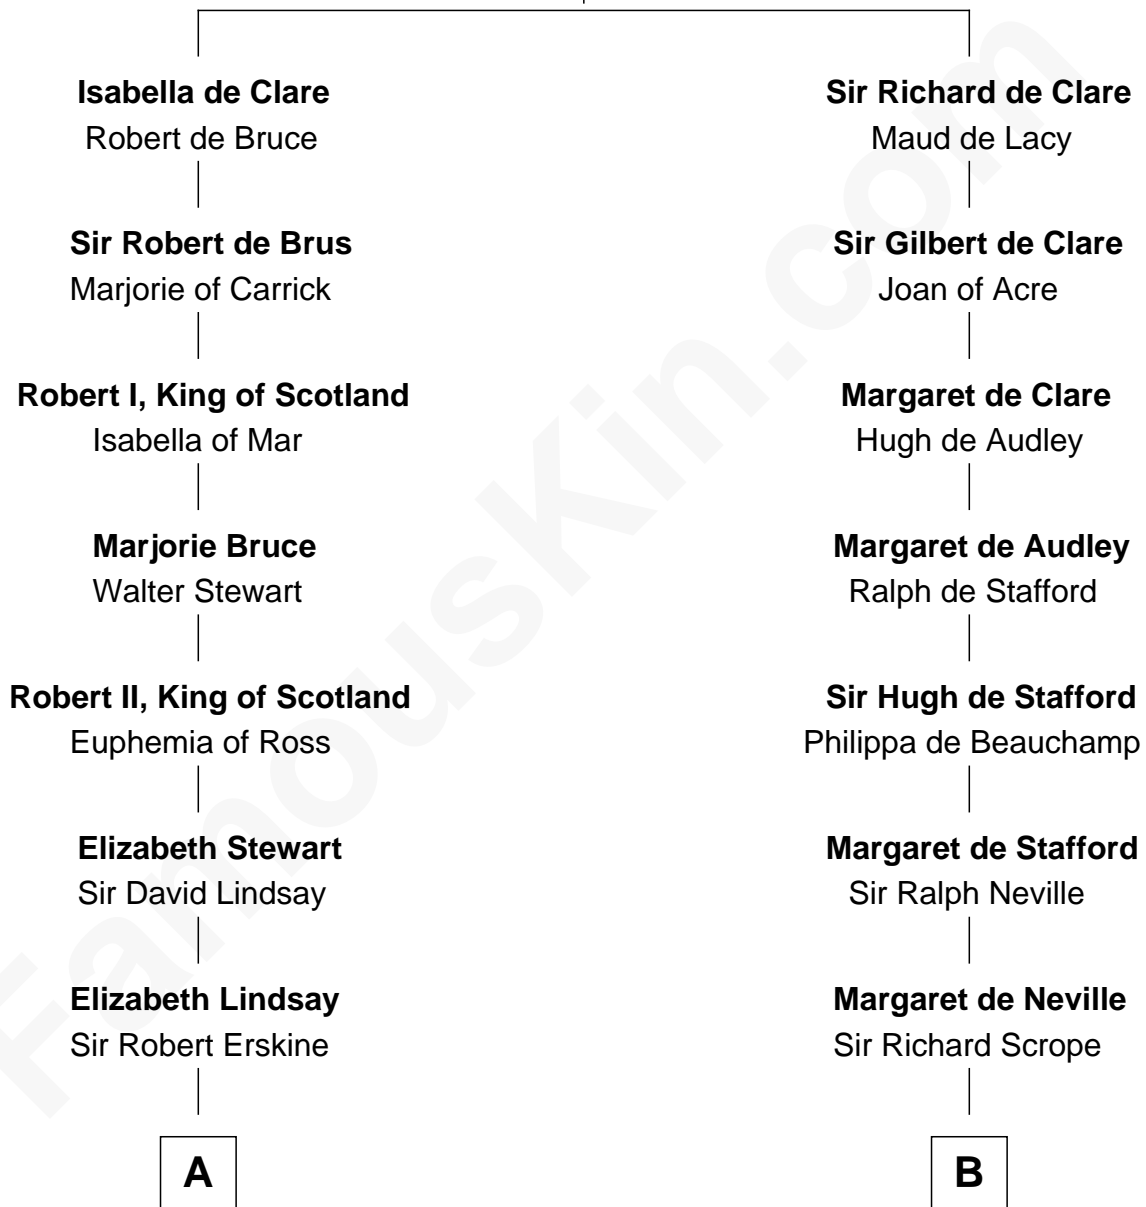

FamousKin.com

Relationship Chart of

Major John Pitcairn

British Commander at Battle of Lexington

16th cousin 2 times removed of

William Henry Harrison

9th U.S. President

Gilbert de Clare

Isabel Marshal

C

Benjamin Harrison

Elizabeth Bassett

William Henry Harrison

9th U.S. President

FamousKin.com