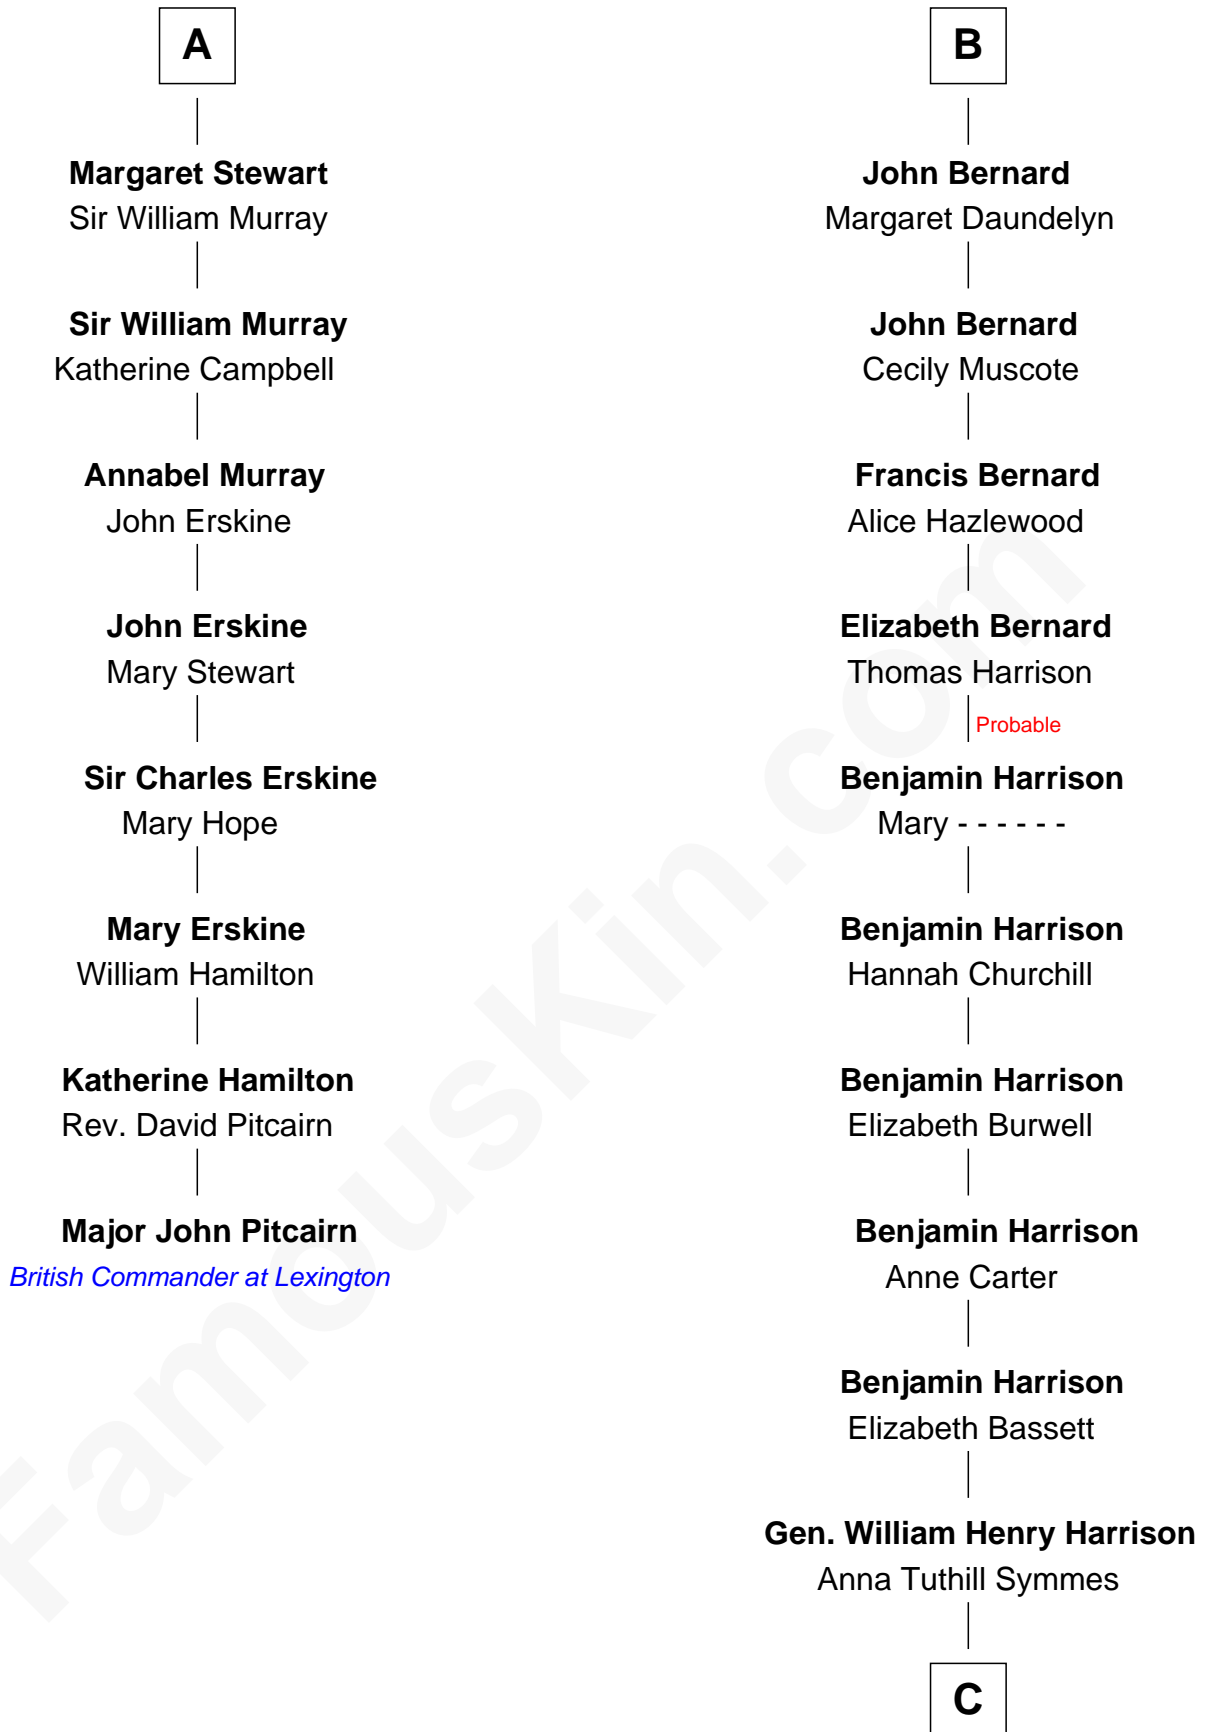

FamousKin.com

Relationship Chart of

Major John Pitcairn

British Commander at Battle of Lexington

14th cousin 4 times removed of

Benjamin Harrison
23rd U.S. President

C

John Scott Harrison
Elizabeth Ramsey Irwin

Benjamin Harrison
23rd U.S. President

FamousKin.com