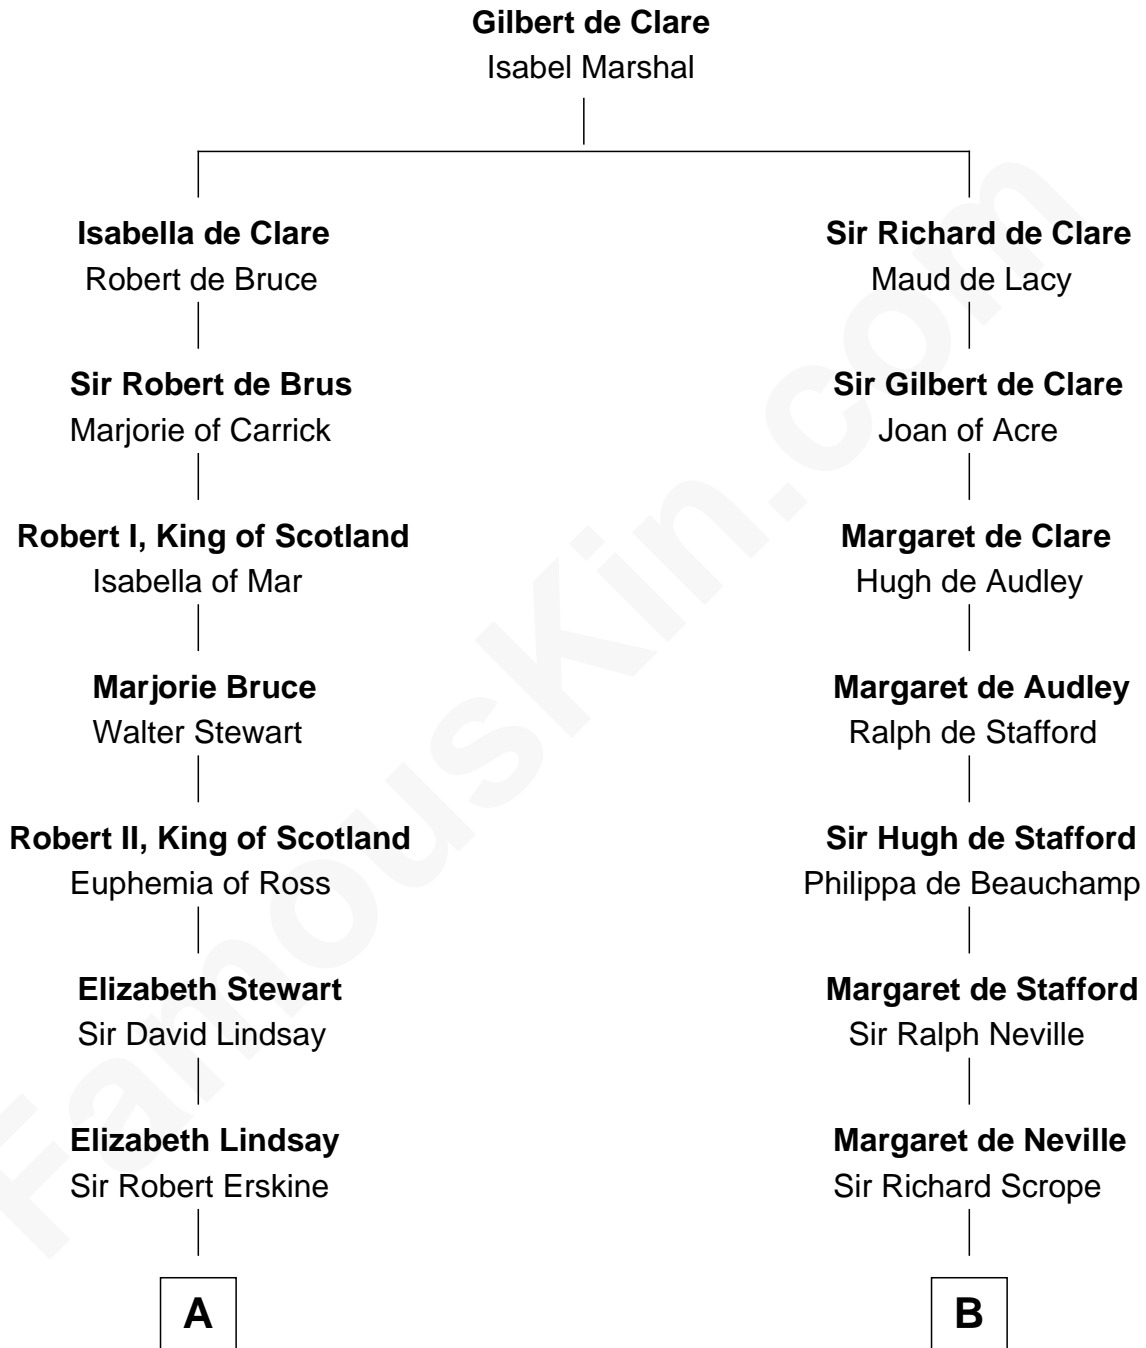

FamousKin.com

Relationship Chart of

Major John Pitcairn

British Commander at Battle of Lexington

16th cousin 4 times removed of

Benjamin Harrison
23rd U.S. President

C

Benjamin Harrison

Elizabeth Bassett

Gen. William Henry Harrison

Anna Tuthill Symmes

John Scott Harrison

Elizabeth Ramsey Irwin

Benjamin Harrison

23rd U.S. President

FamousKin.com