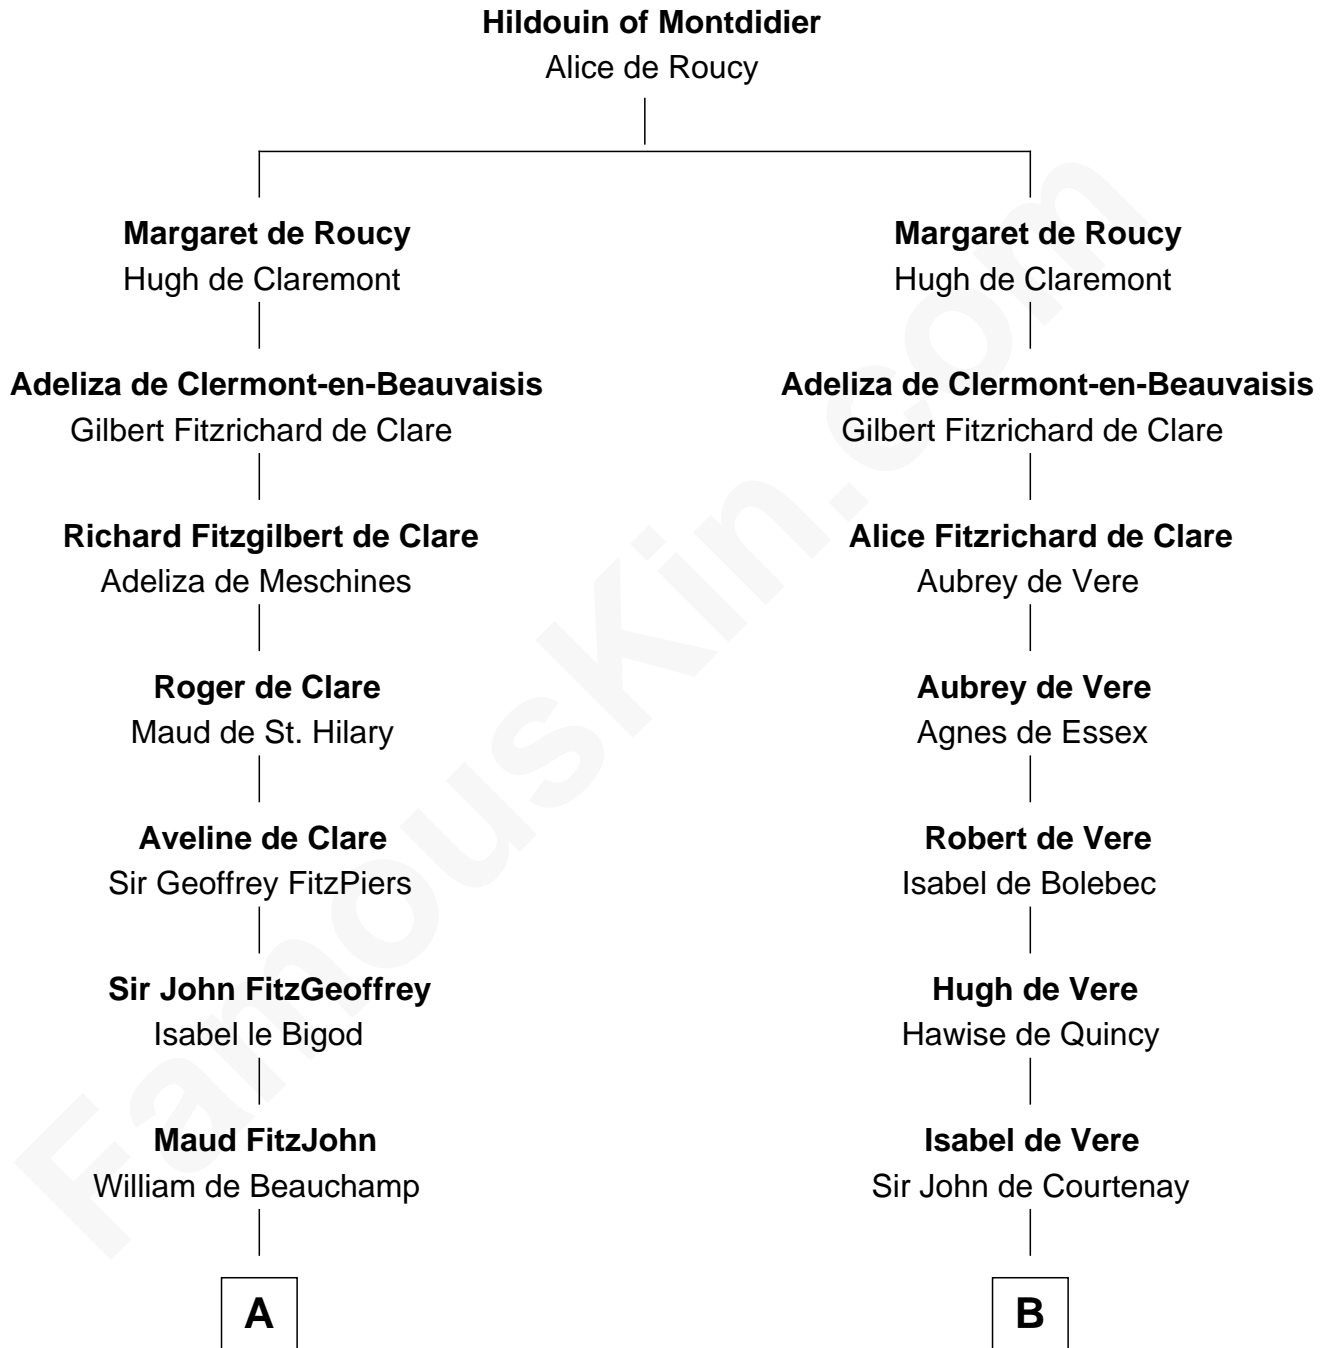

## Relationship Chart of

### Major John Pitcairn

*British Commander at Battle of Lexington*

18th cousin 3 times removed of

**Percival Lowell**

*(c1570 - c1666) Great Migration Immigrant 1639*

**C**

**John Erskine**

Mary Stewart

**D**

**Christian Percival**

Richard Lowle

**Percival Lowell**

*Great Migration Immigrant 1639*

FamousKin.com