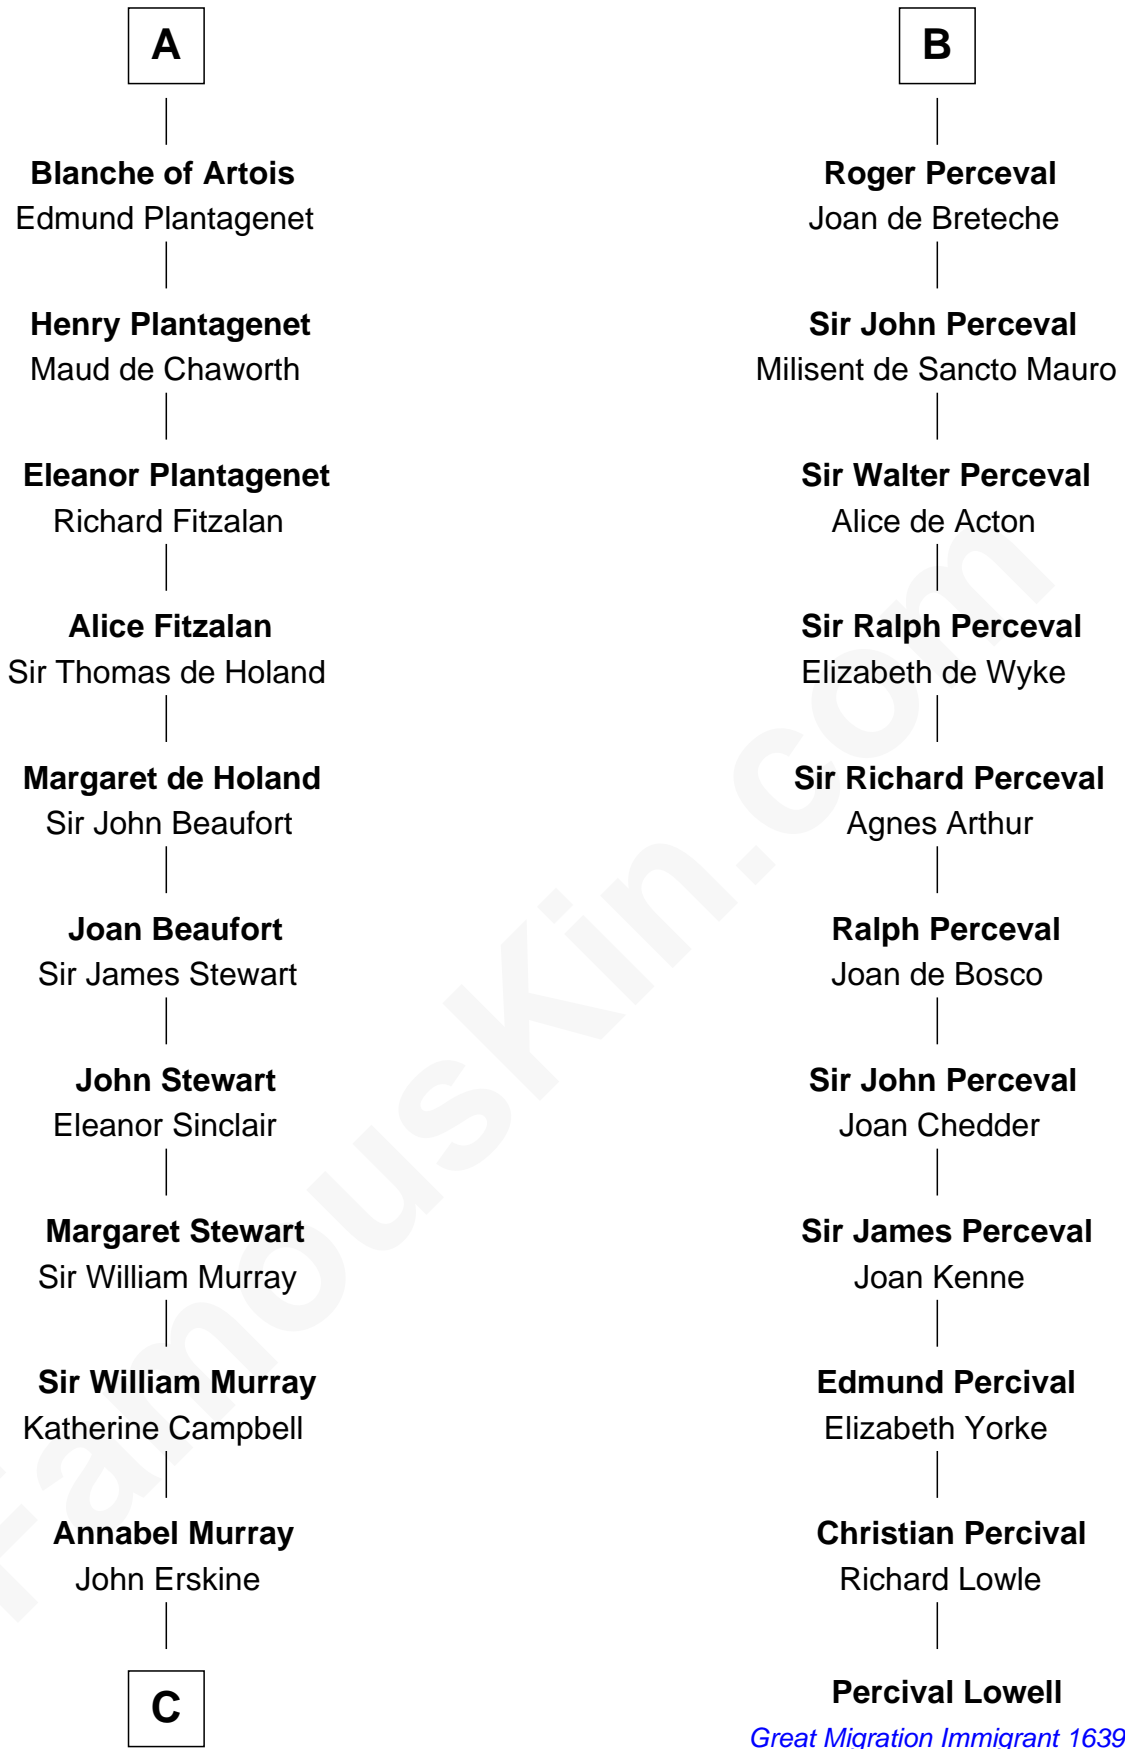

## Relationship Chart of

### Major John Pitcairn

*British Commander at Battle of Lexington*

17th cousin 4 times removed of

**Percival Lowell**

*(c1570 - c1666) Great Migration Immigrant 1639*

**C**

John Erskine

Mary Stewart

Sir Charles Erskine

Mary Hope

Mary Erskine

William Hamilton

Katherine Hamilton

Rev. David Pitcairn

Major John Pitcairn

*British Commander at Lexington*