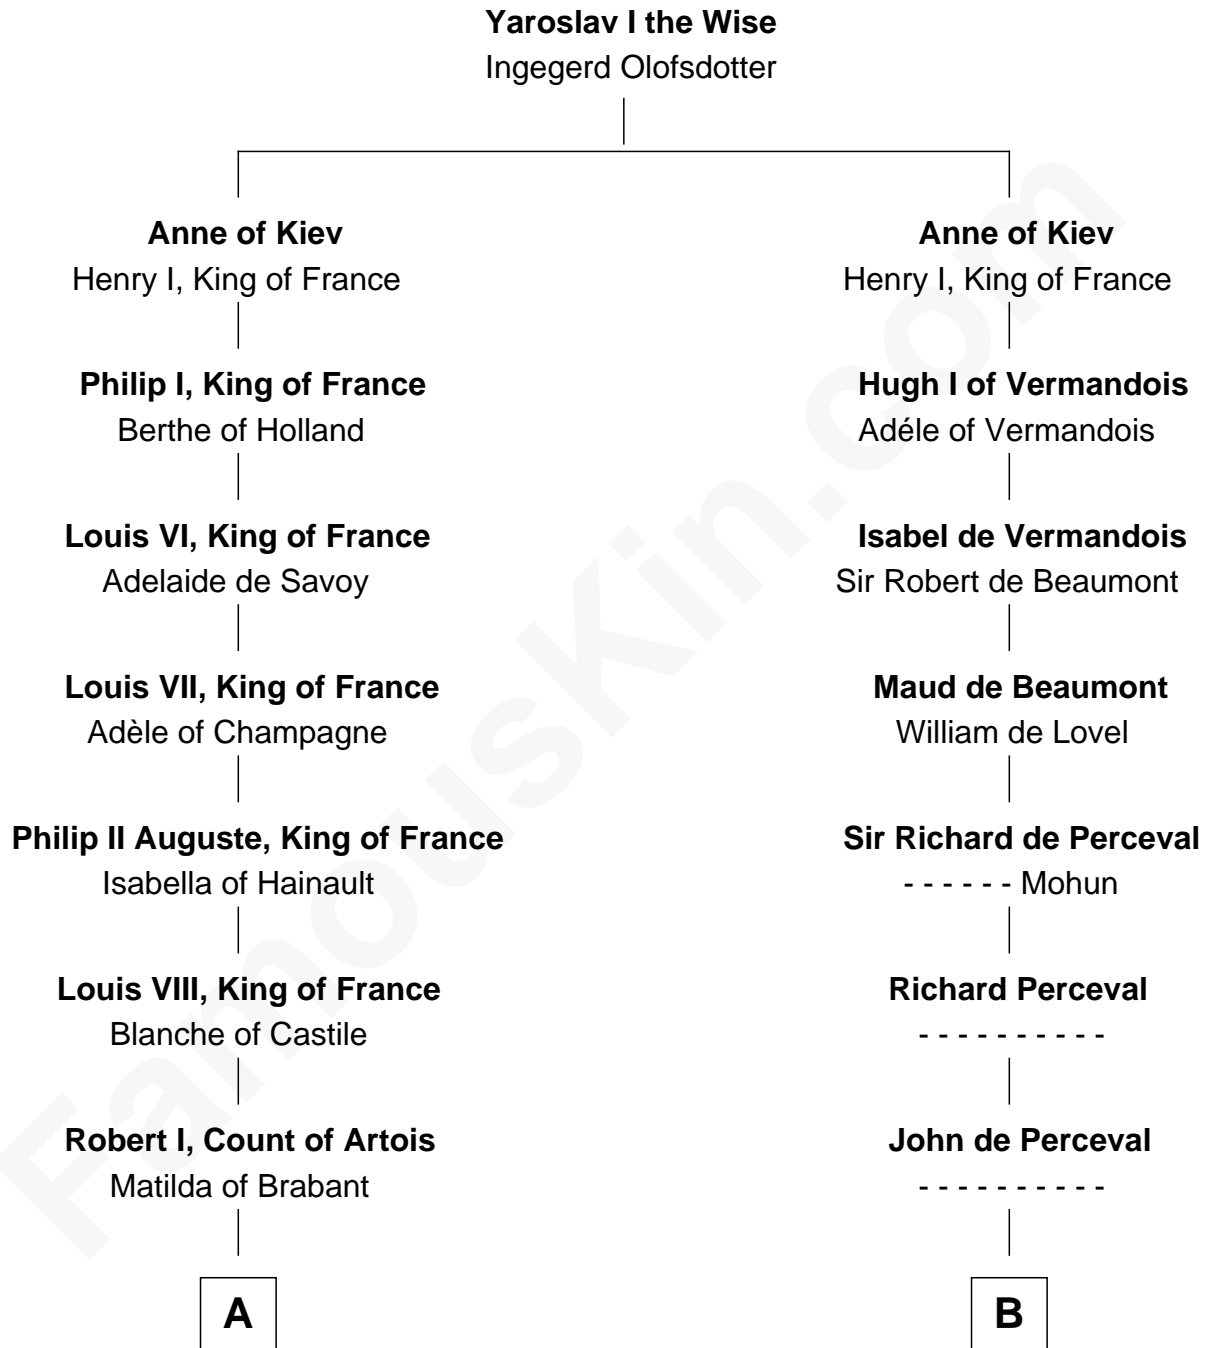

## Relationship Chart of

### Major John Pitcairn

*British Commander at Battle of Lexington*

17th cousin 4 times removed of

**Percival Lowell**

*(c1570 - c1666) Great Migration Immigrant 1639*

**C**

John Erskine

Mary Stewart