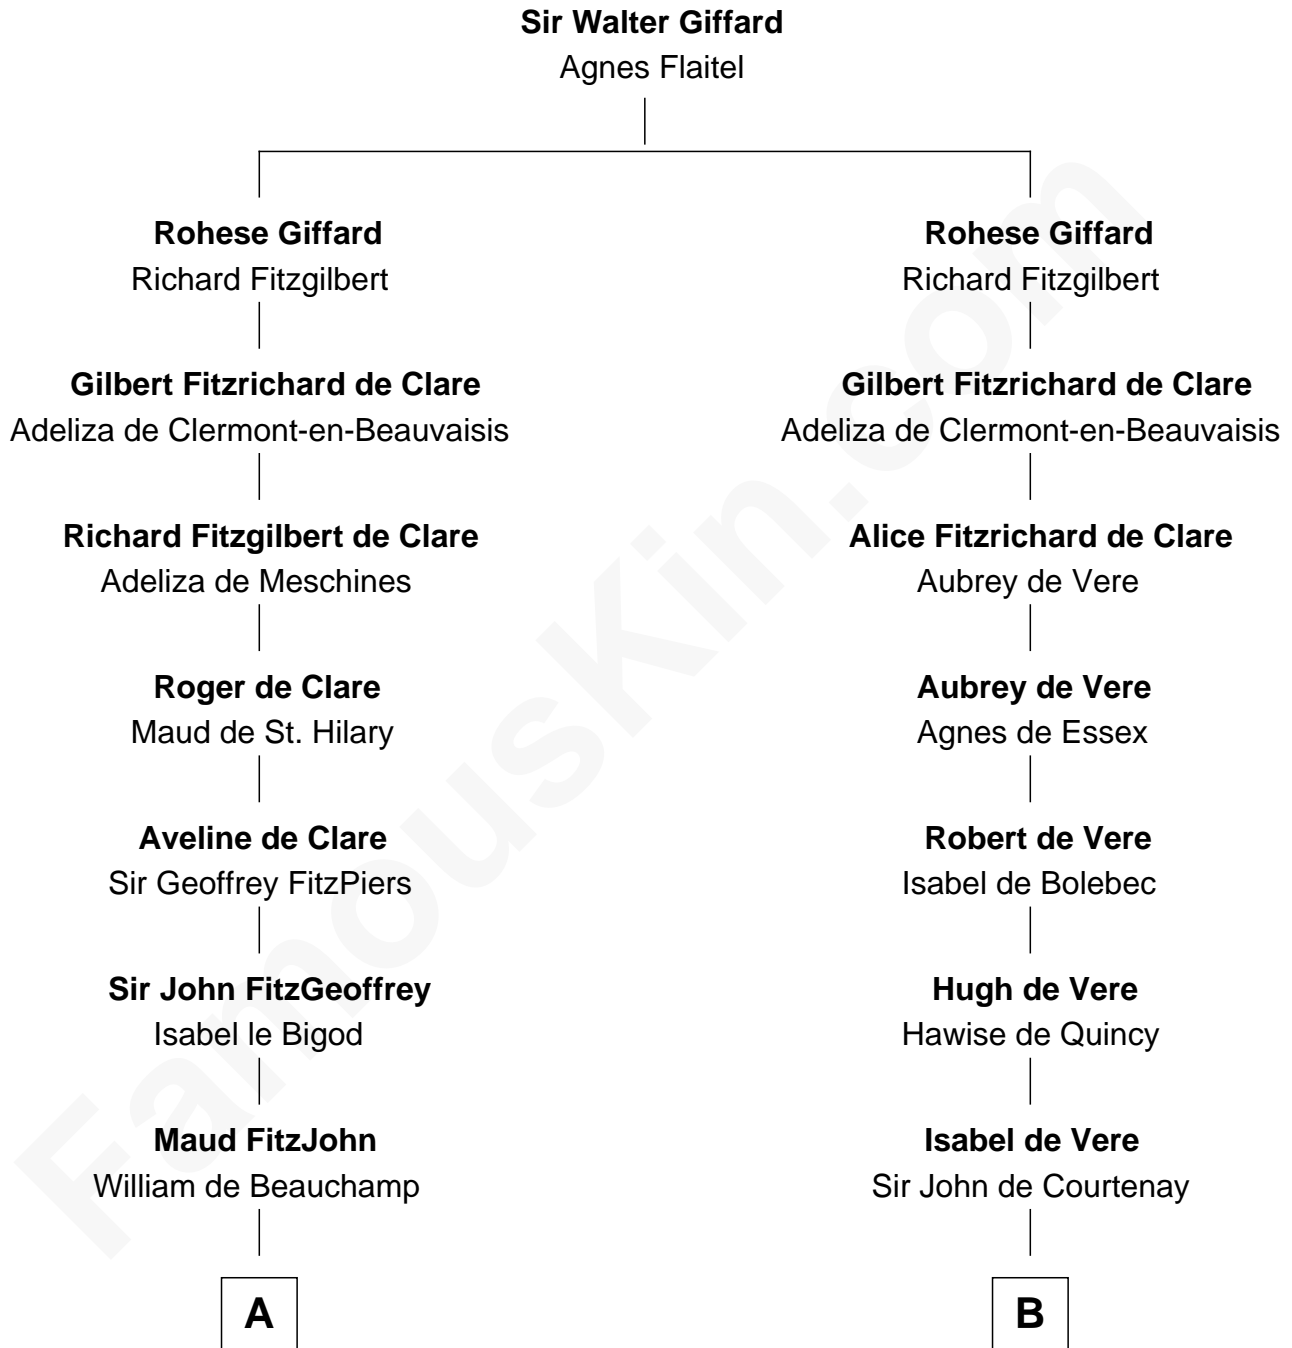

## Relationship Chart of

### Major John Pitcairn

*British Commander at Battle of Lexington*

18th cousin 3 times removed of

**Percival Lowell**

*(c1570 - c1666) Great Migration Immigrant 1639*

**C**

**John Erskine**

Mary Stewart

**Sir Charles Erskine**

Mary Hope

**Mary Erskine**

William Hamilton

**Katherine Hamilton**

Rev. David Pitcairn

**Major John Pitcairn**

*British Commander at Lexington*

**D**

**Christian Percival**

Richard Lowle

**Percival Lowell**

*Great Migration Immigrant 1639*

FamousKin.com