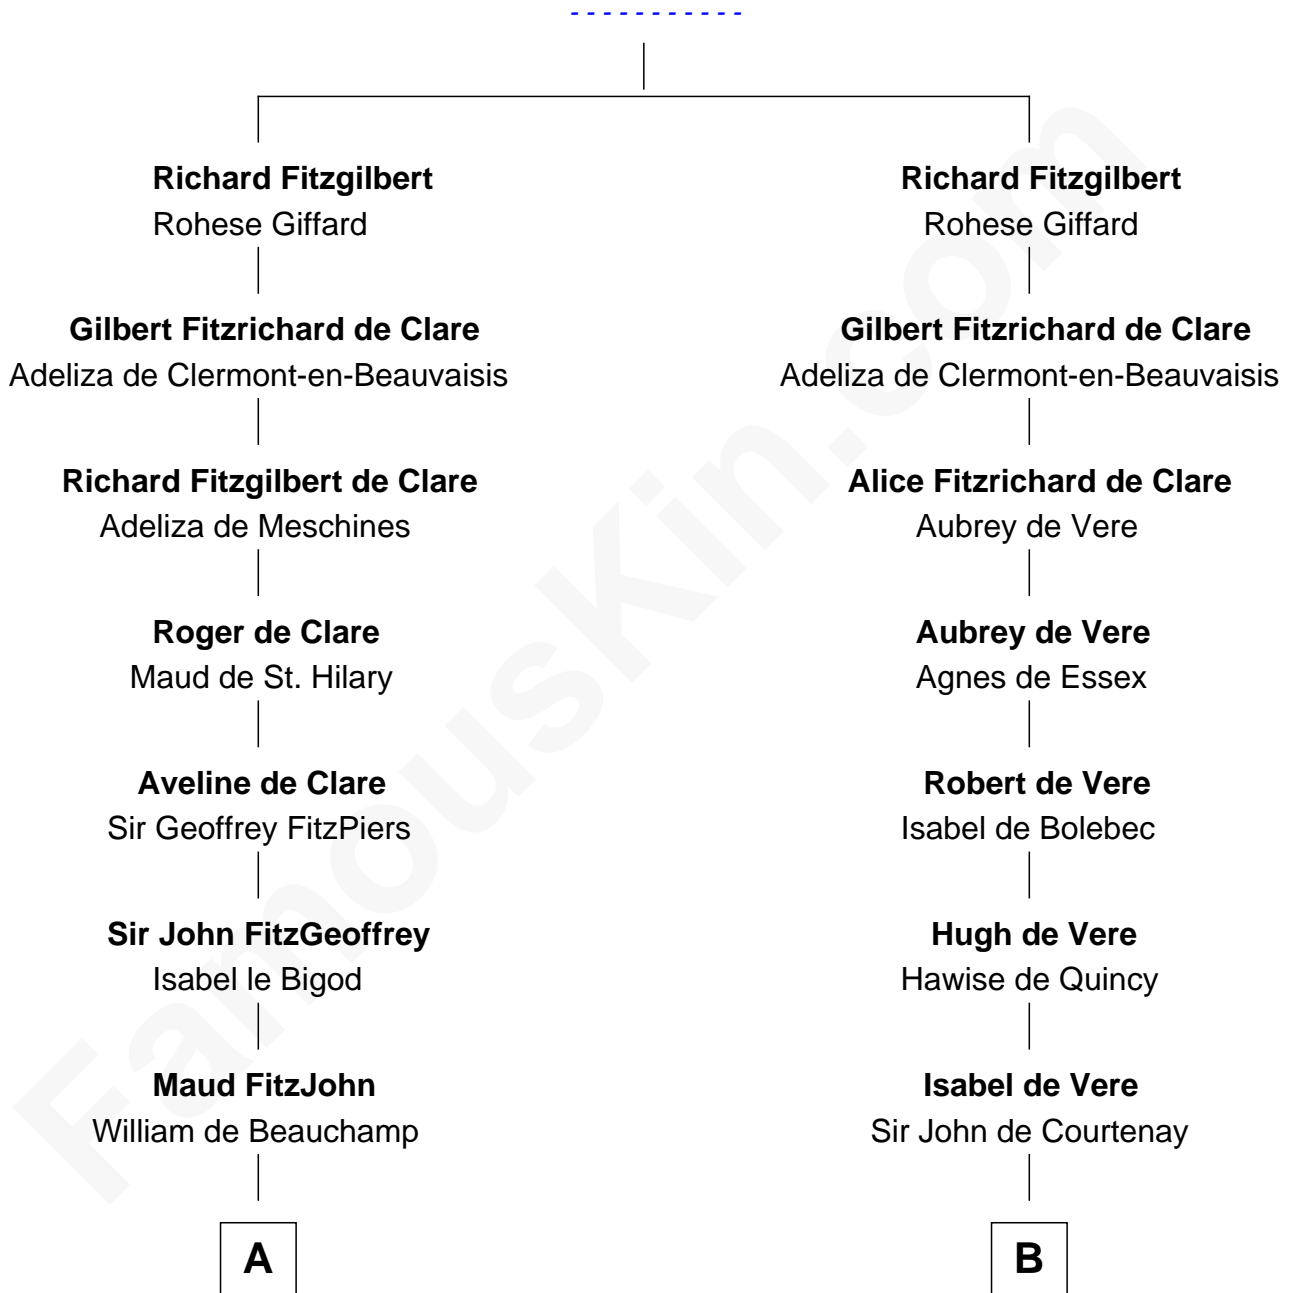

FamousKin.com

Relationship Chart of

Major John Pitcairn

British Commander at Battle of Lexington

18th cousin 3 times removed of

Percival Lowell

(c1570 - c1666) Great Migration Immigrant 1639

Gilbert Crispin

C

John Erskine

Mary Stewart

Sir Charles Erskine

Mary Hope

Mary Erskine

William Hamilton

Katherine Hamilton

Rev. David Pitcairn

Major John Pitcairn

British Commander at Lexington

D

Christian Percival

Richard Lowle

Percival Lowell

Great Migration Immigrant 1639