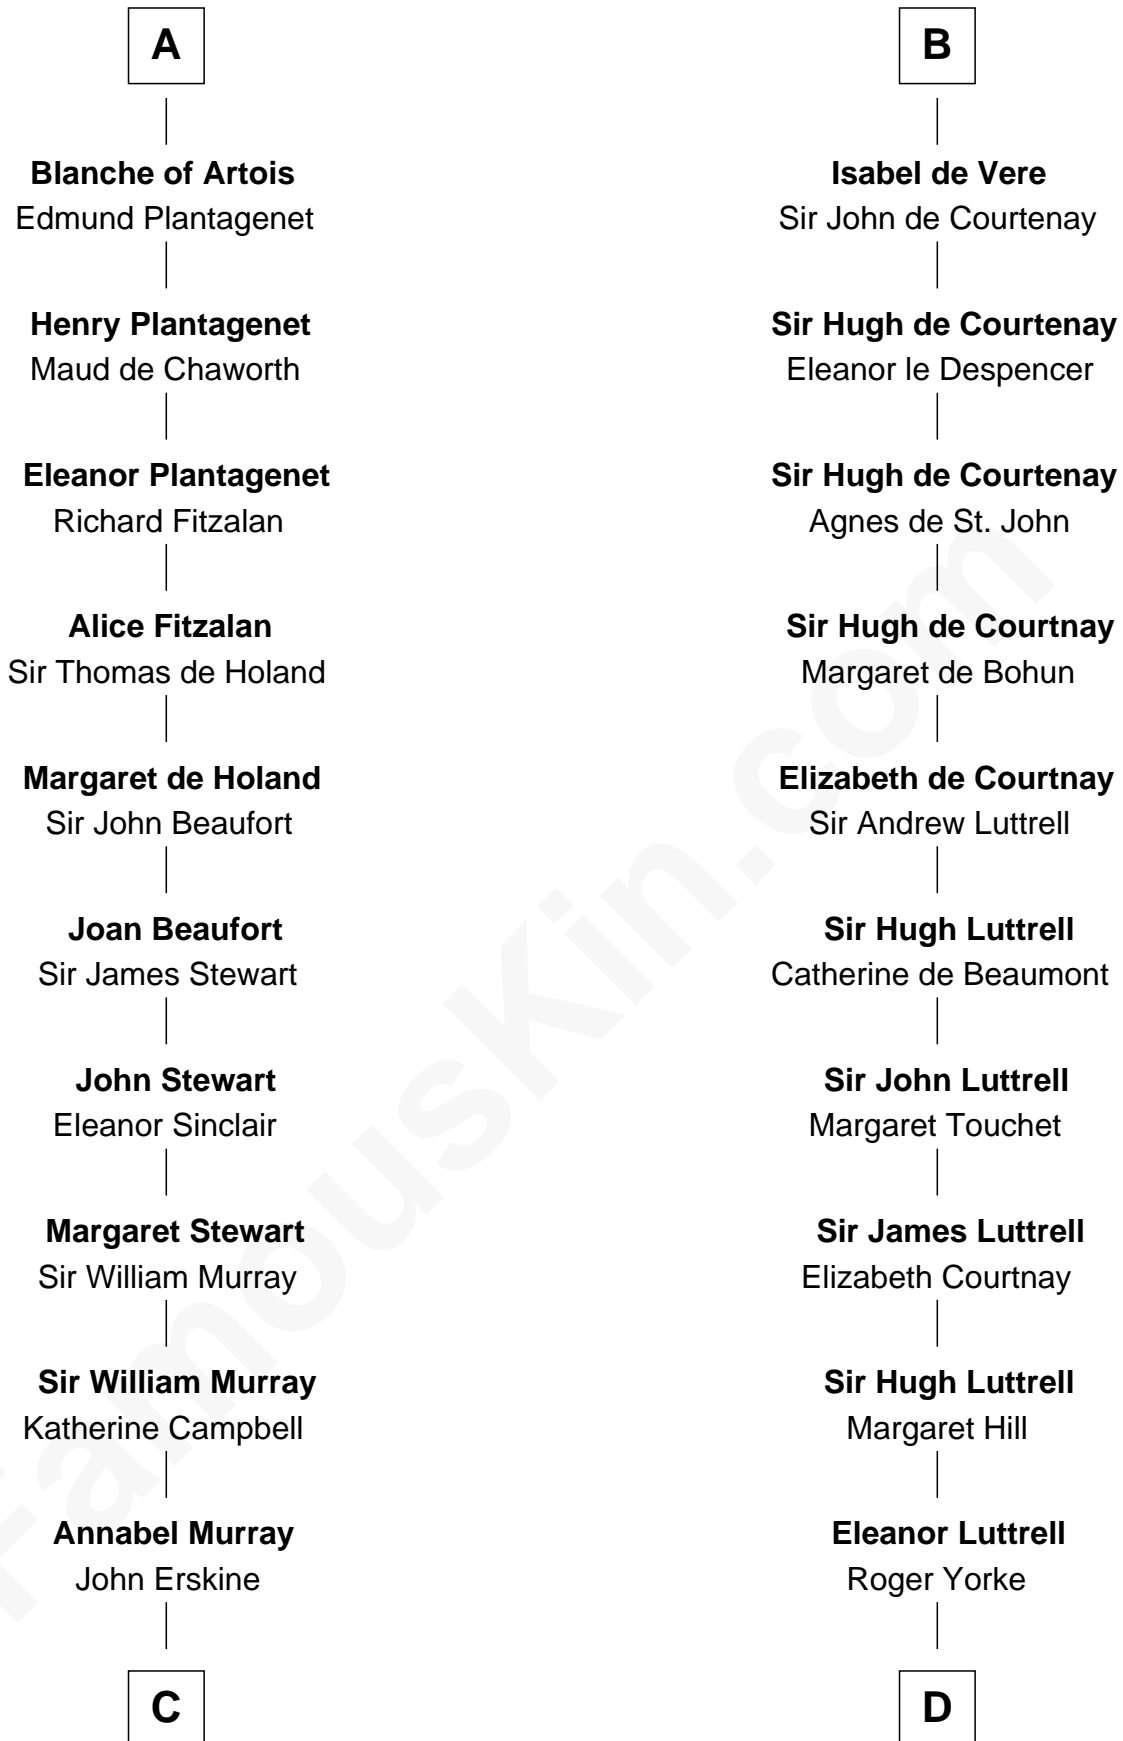

FamousKin.com

Relationship Chart of

Major John Pitcairn

British Commander at Battle of Lexington

19th cousin 2 times removed of

Percival Lowell

(c1570 - c1666) Great Migration Immigrant 1639

Eustace I of Boulogne

Lambert II of Lens

Adelaide of Normandy

Judith of Lens

Waltheof II of Northumbria

Maud of Northumberland

Simon I de St. Liz

Maud de St. Liz

Saher I de Quincy

Robert de Quincy

Orabel FitzNess

Sir Saher IV de Quincy

Margaret de Beaumont

Hawise de Quincy

Hugh de Vere

B

C

Great Migration Immigrant 1639

FamousKin.com