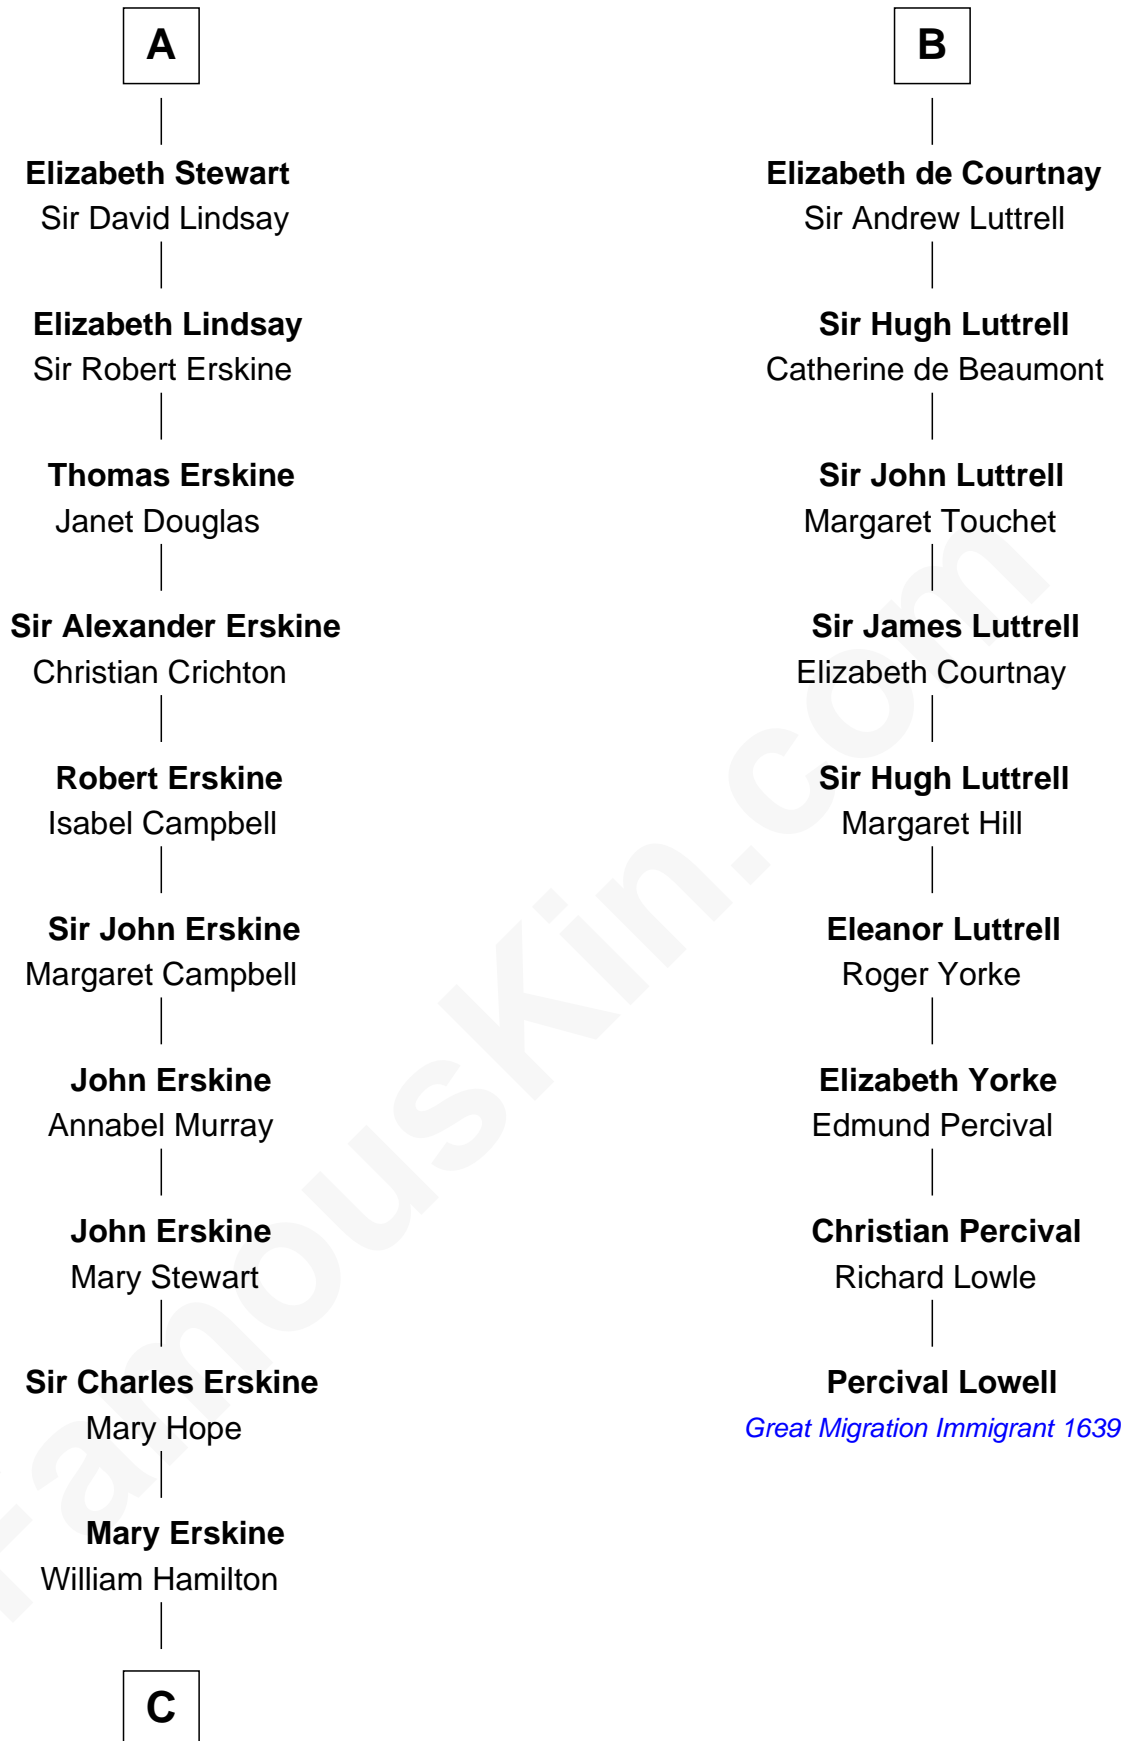

## Relationship Chart of

### Major John Pitcairn

*British Commander at Battle of Lexington*

15th cousin 3 times removed of

**Percival Lowell**

*(c1570 - c1666) Great Migration Immigrant 1639*

**C**

—  
**Katherine Hamilton**

Rev. David Pitcairn