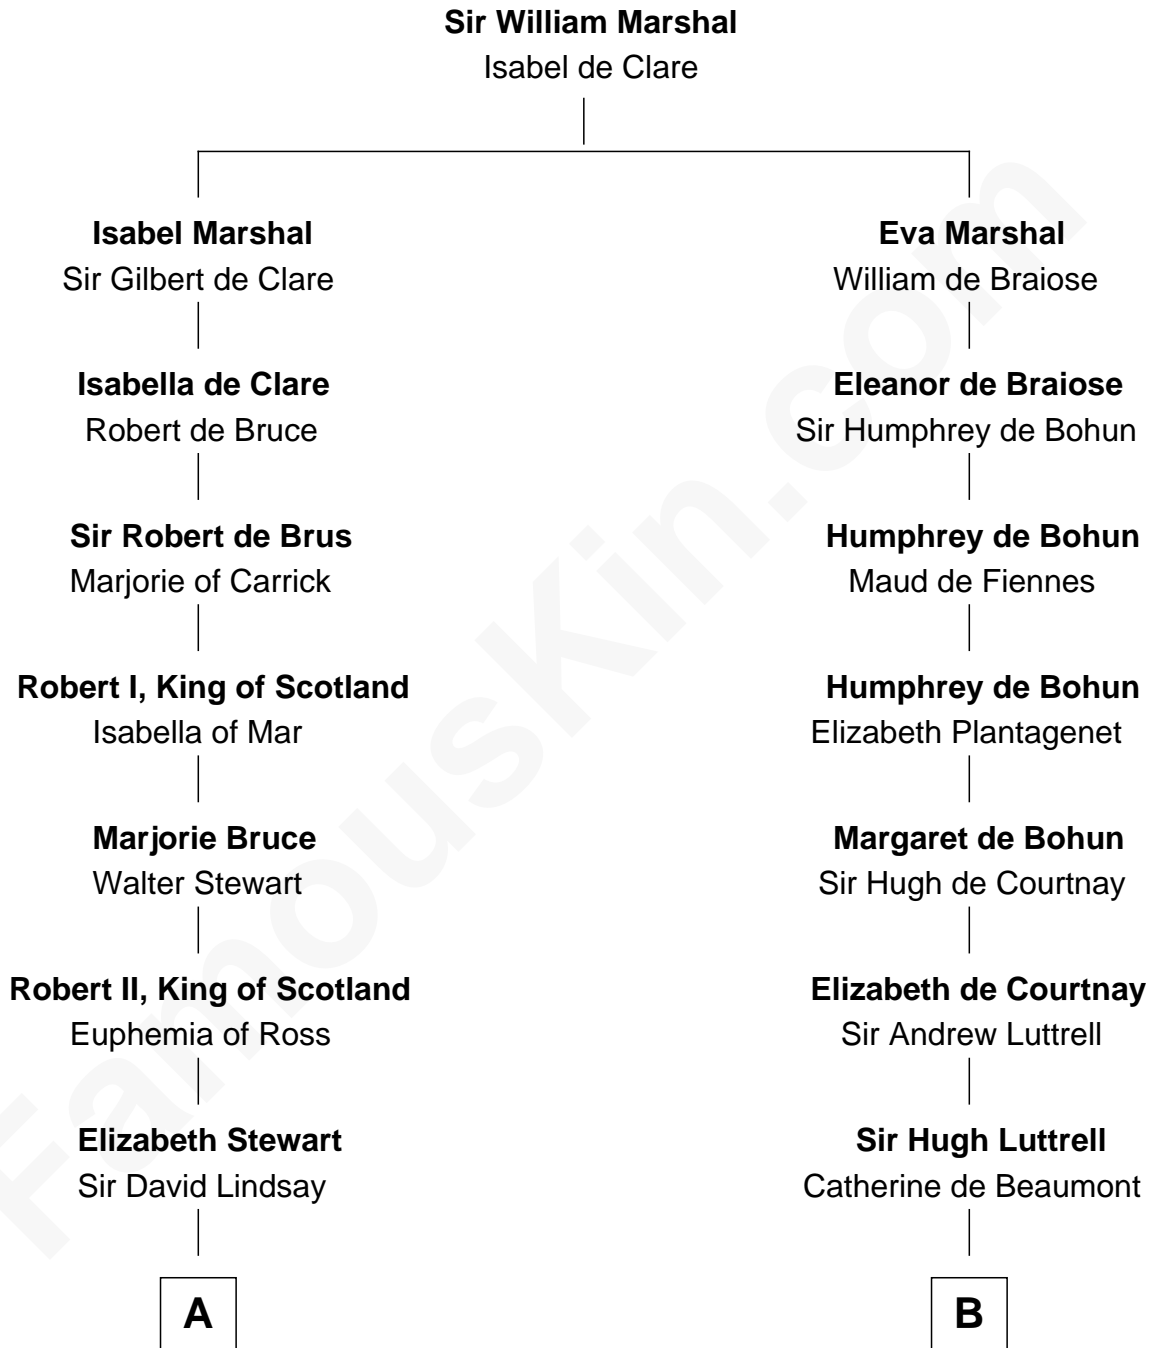

## Relationship Chart of

### Major John Pitcairn

*British Commander at Battle of Lexington*

13th cousin 4 times removed of

**Percival Lowell**

*(c1570 - c1666) Great Migration Immigrant 1639*

**A**

**Elizabeth Lindsay**

Sir Robert Erskine