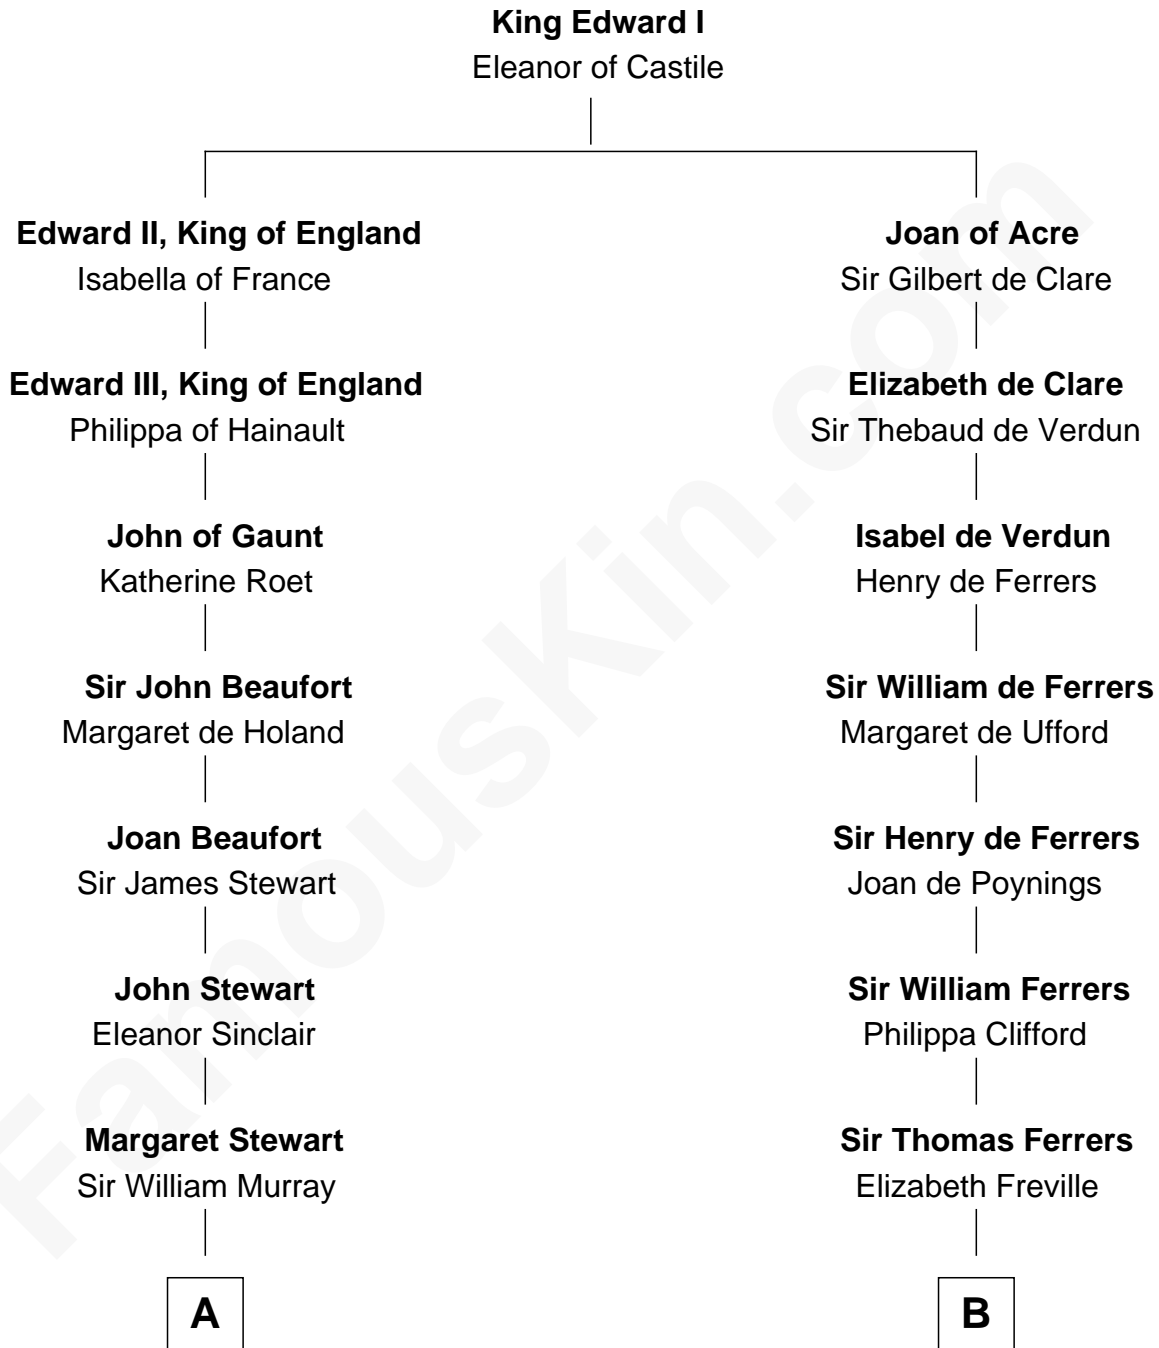

Joseph Wharton

Founder of the Wharton School of Business