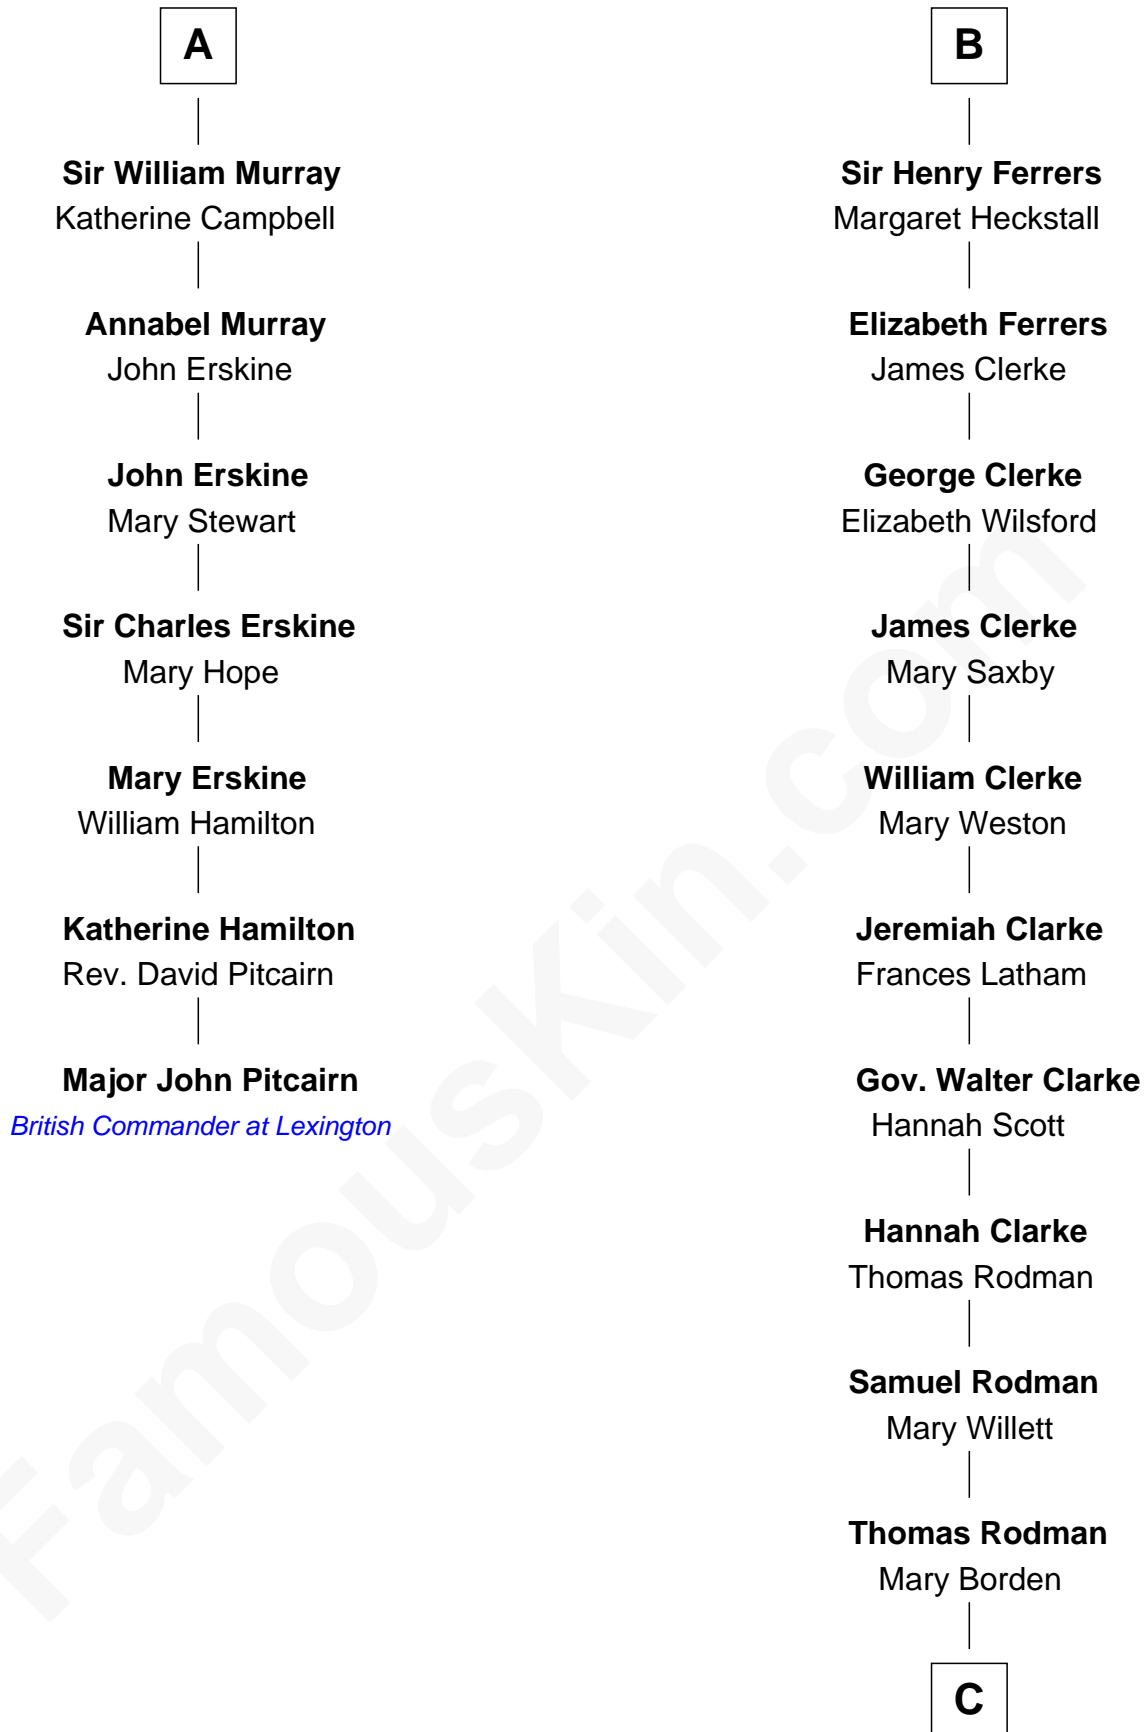

## Relationship Chart of

### Major John Pitcairn

*British Commander at Battle of Lexington*

13th cousin 6 times removed of

### Joseph Wharton

*Founder of the Wharton School of Business*

**C**

**Hannah Rodman**  
Samuel Rowland Fisher

**Deborah Fisher**  
William Wharton

**Joseph Wharton**  
*Founder, Wharton School of Business*