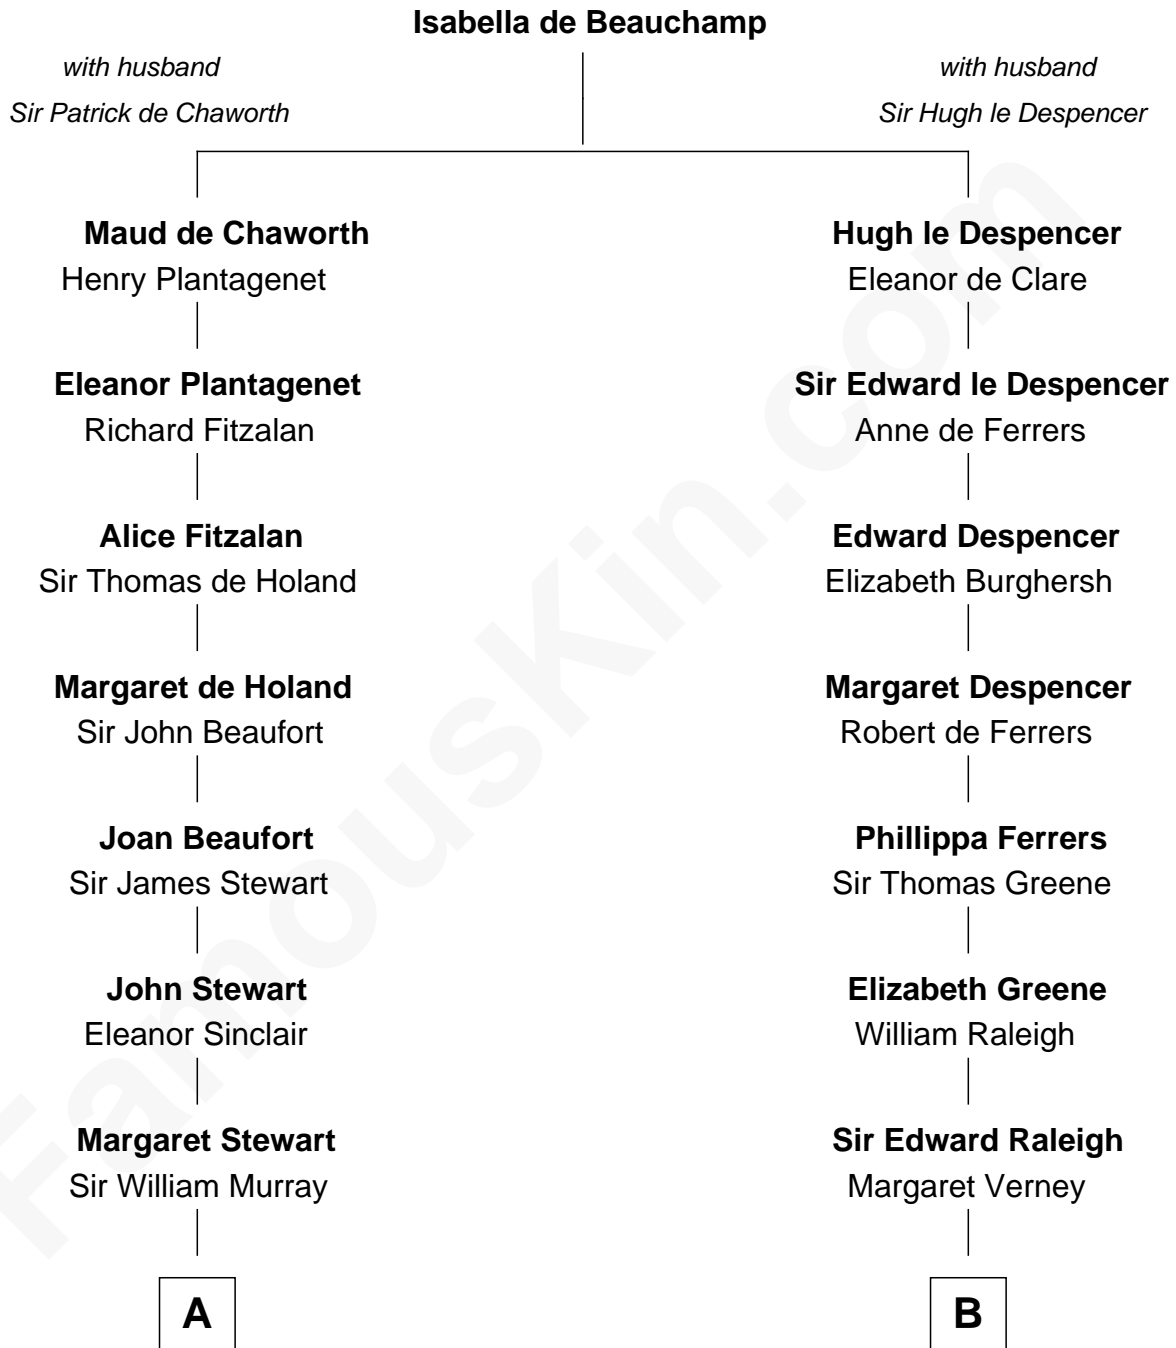

FamousKin.com

Relationship Chart of

Major John Pitcairn

British Commander at Battle of Lexington

13th cousin 5 times removed of

Joseph Wharton

Founder of the Wharton School of Business

C

Deborah Fisher

William Wharton

Joseph Wharton

Founder, Wharton School of Business

FamousKin.com