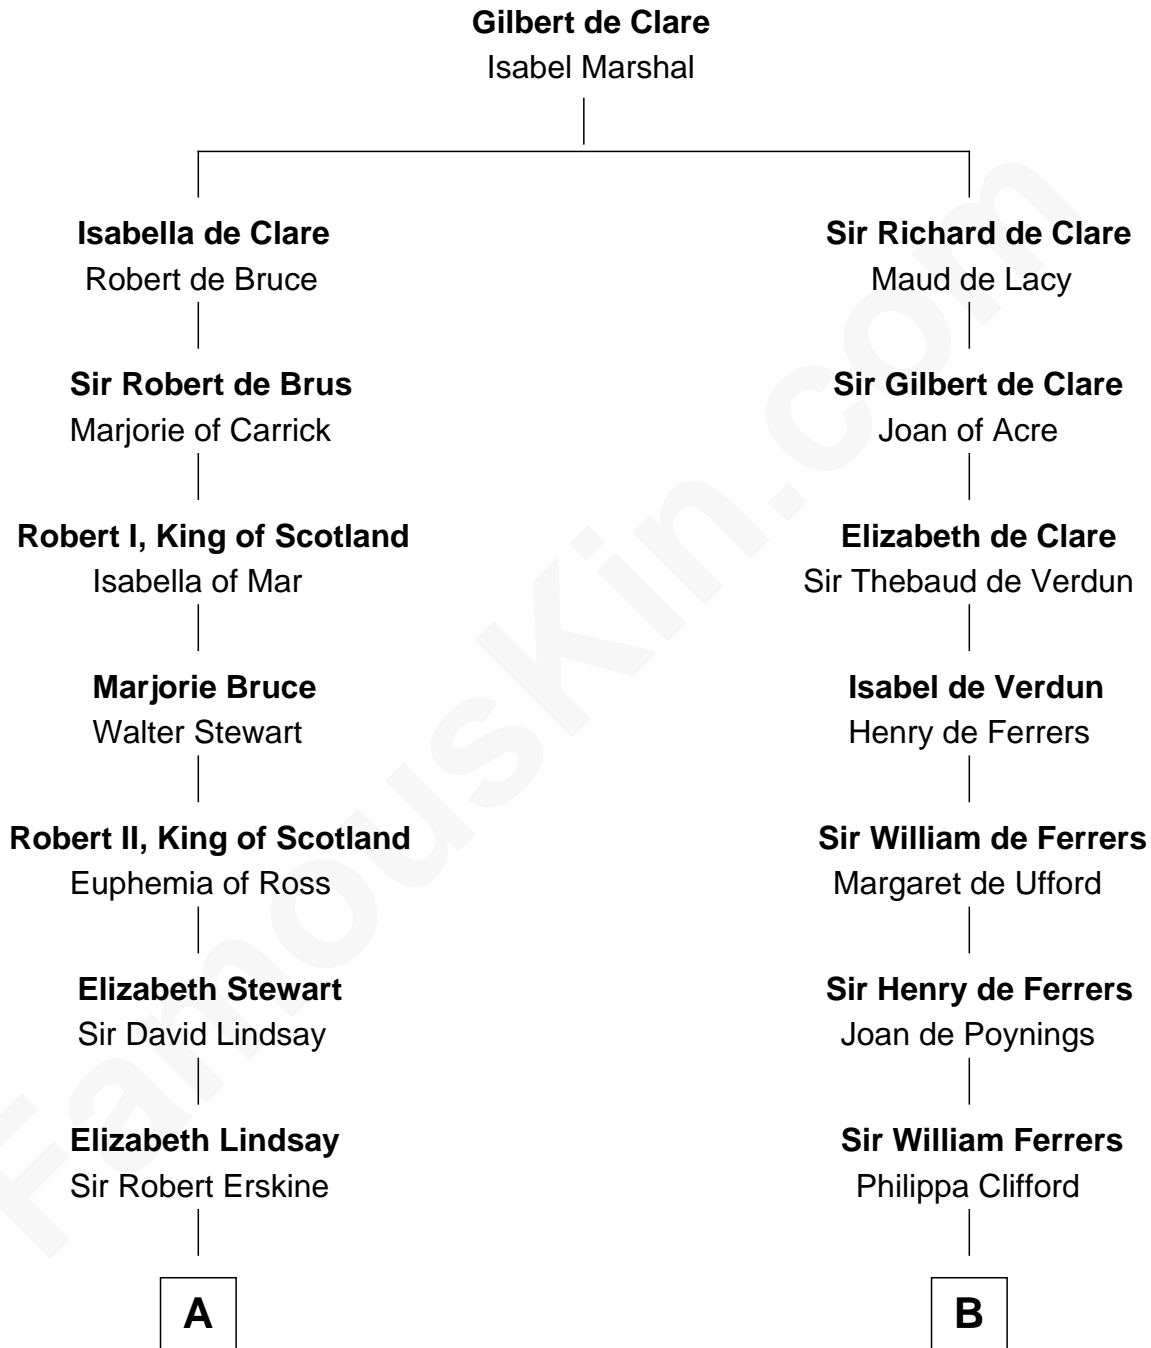

FamousKin.com

Relationship Chart of

Major John Pitcairn

British Commander at Battle of Lexington

16th cousin 4 times removed of

Joseph Wharton

Founder of the Wharton School of Business