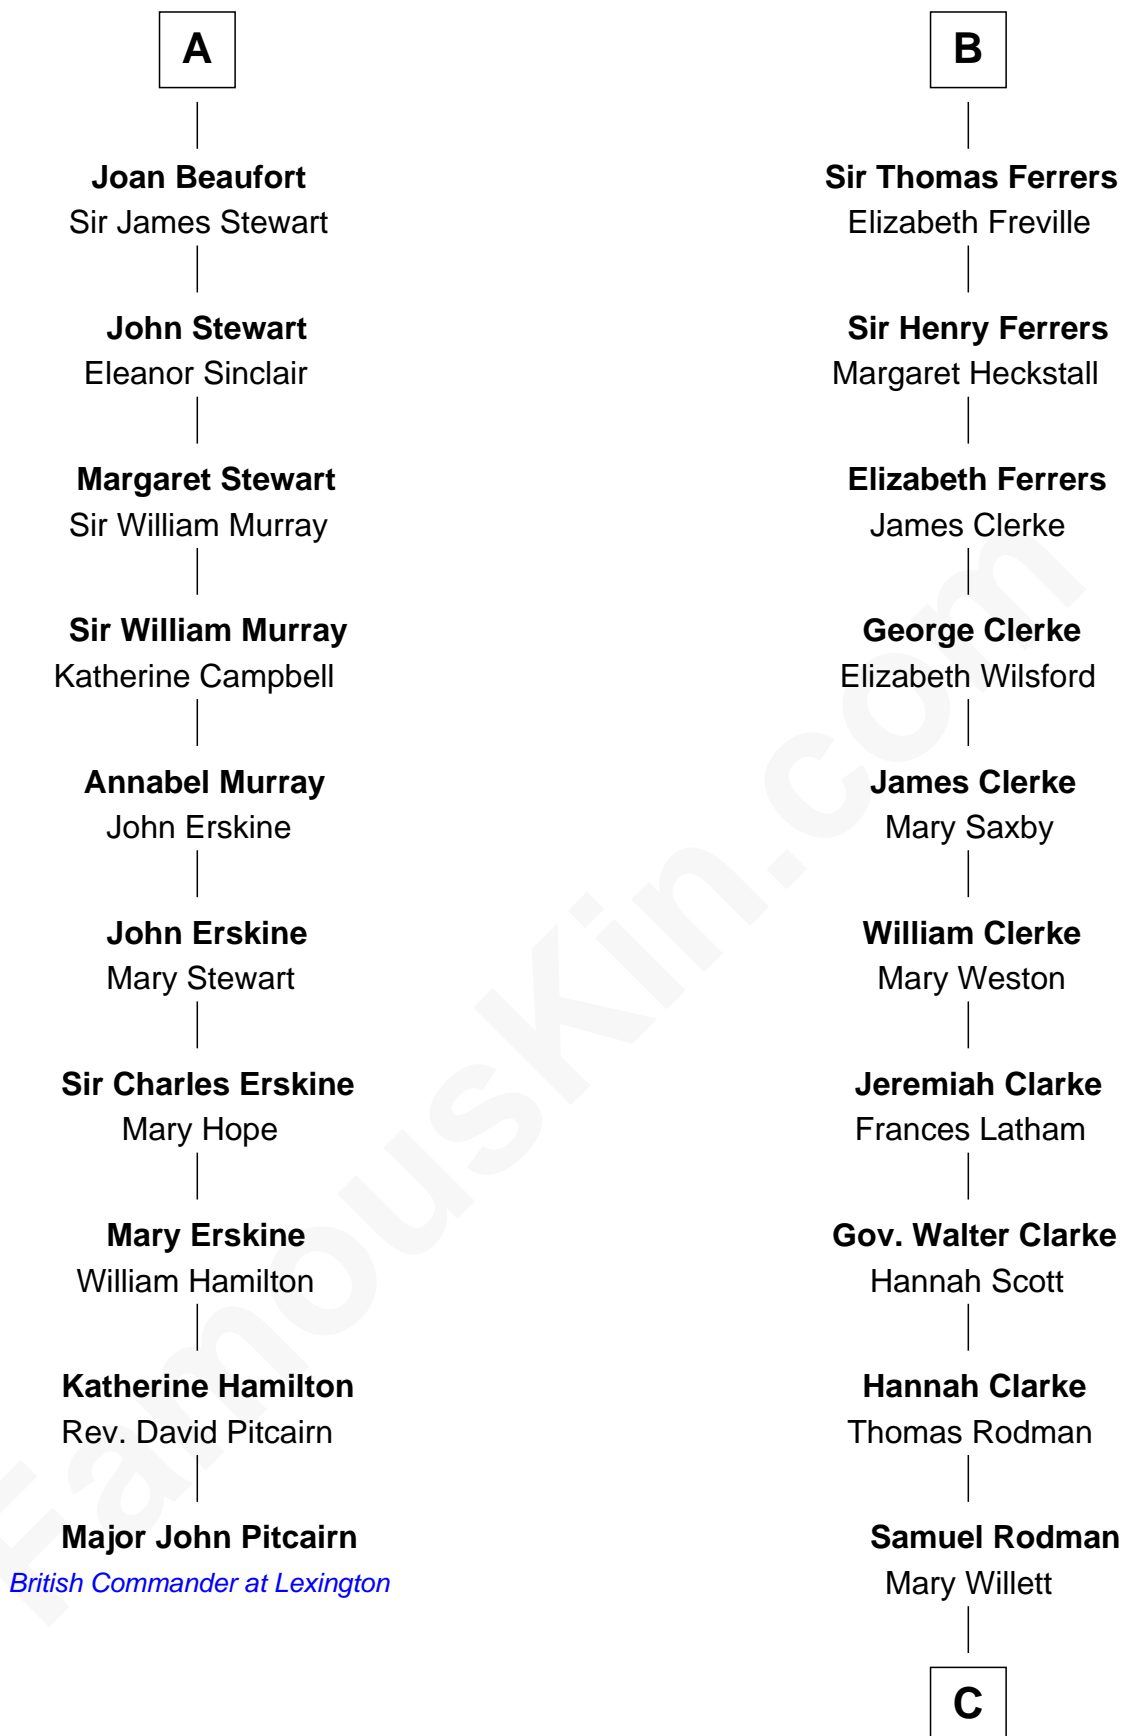

FamousKin.com

Relationship Chart of

Major John Pitcairn

British Commander at Battle of Lexington

16th cousin 4 times removed of

Joseph Wharton

Founder of the Wharton School of Business

C

Thomas Rodman

Mary Borden

Hannah Rodman

Samuel Rowland Fisher

Deborah Fisher

William Wharton

Joseph Wharton

Founder, Wharton School of Business