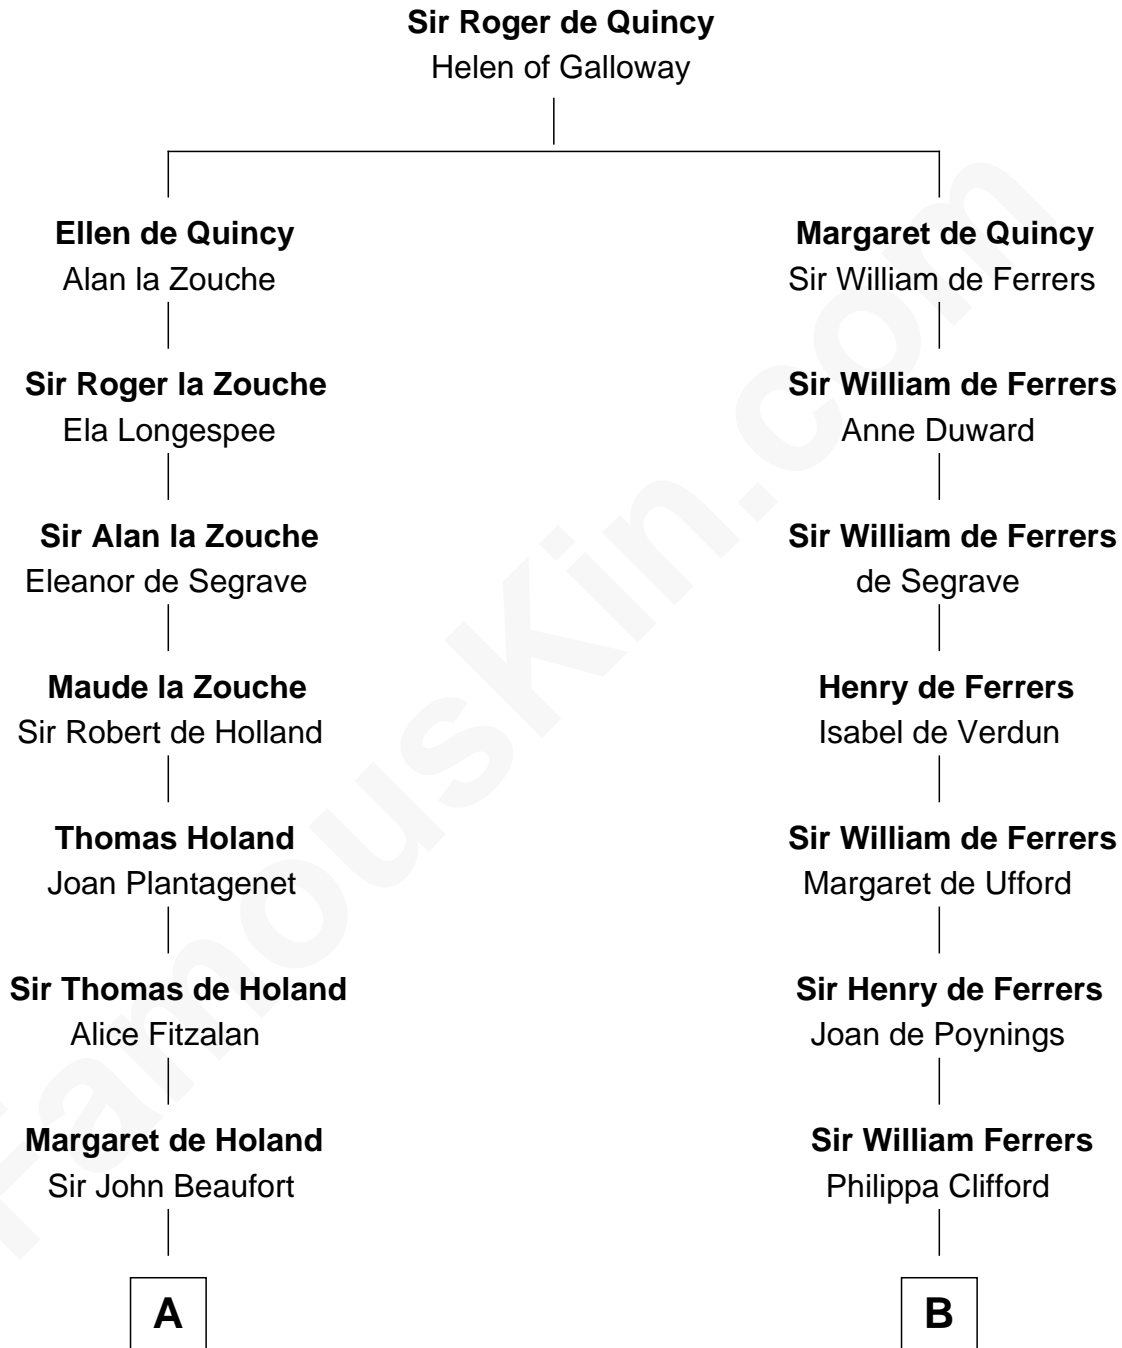

FamousKin.com

Relationship Chart of

Major John Pitcairn

British Commander at Battle of Lexington

16th cousin 4 times removed of

Joseph Wharton

Founder of the Wharton School of Business

C

Thomas Rodman

Mary Borden

Hannah Rodman

Samuel Rowland Fisher

Deborah Fisher

William Wharton

Joseph Wharton

Founder, Wharton School of Business