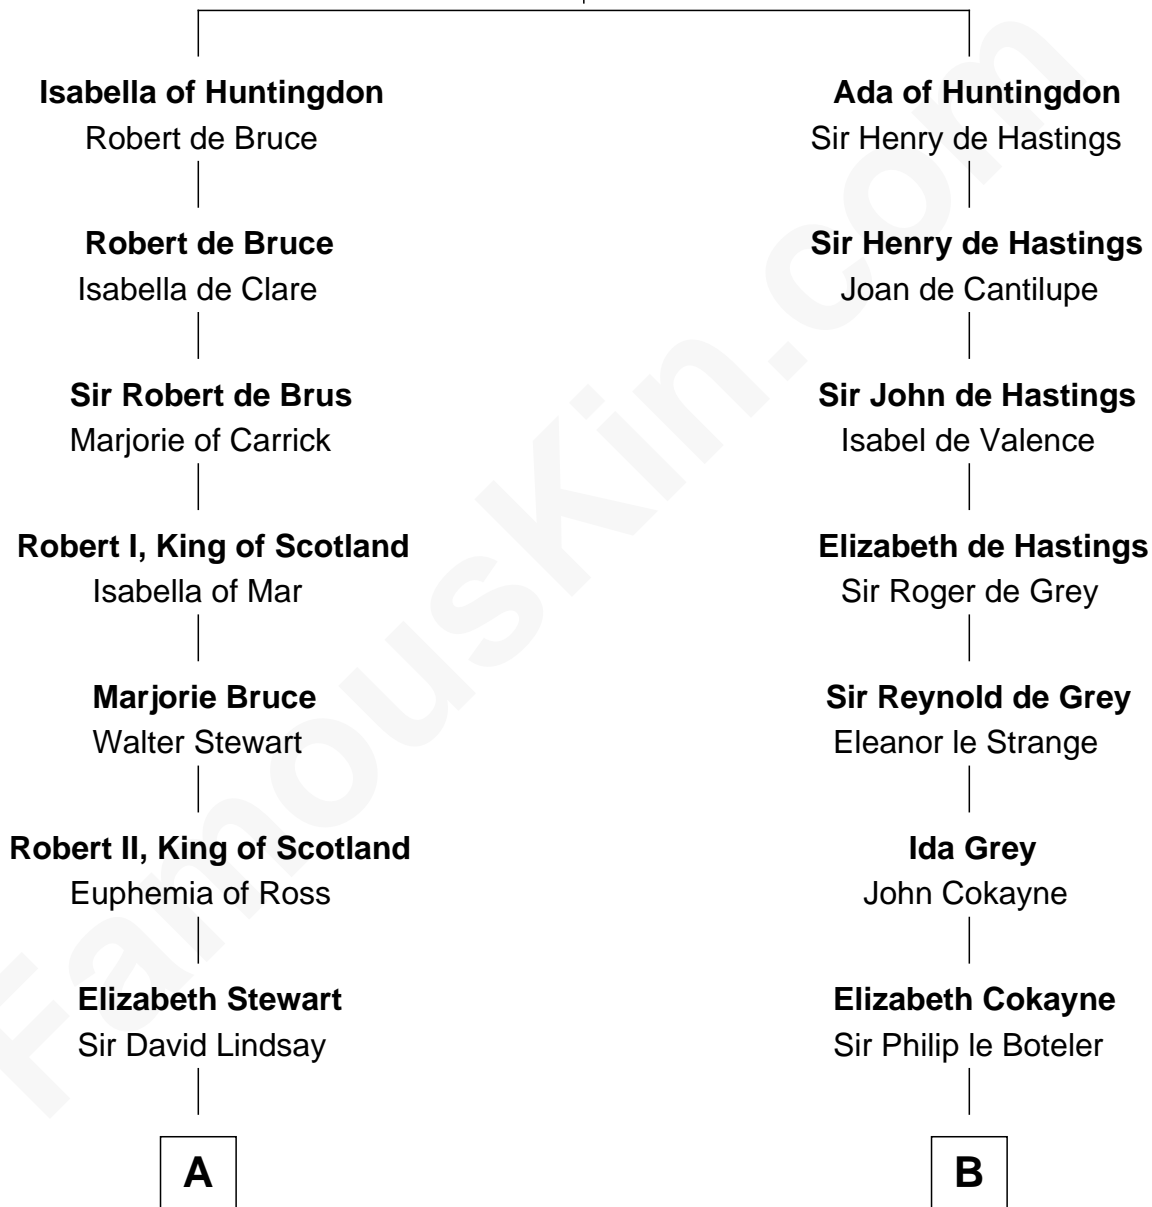

## Relationship Chart of

### Major John Pitcairn

*British Commander at Battle of Lexington*

17th cousin 4 times removed of

### Joseph Wharton

*Founder of the Wharton School of Business*

**David of Huntingdon**

Maud of Chester

**C**

—  
**Samuel Rodman**

Mary Willett  
—

**Thomas Rodman**