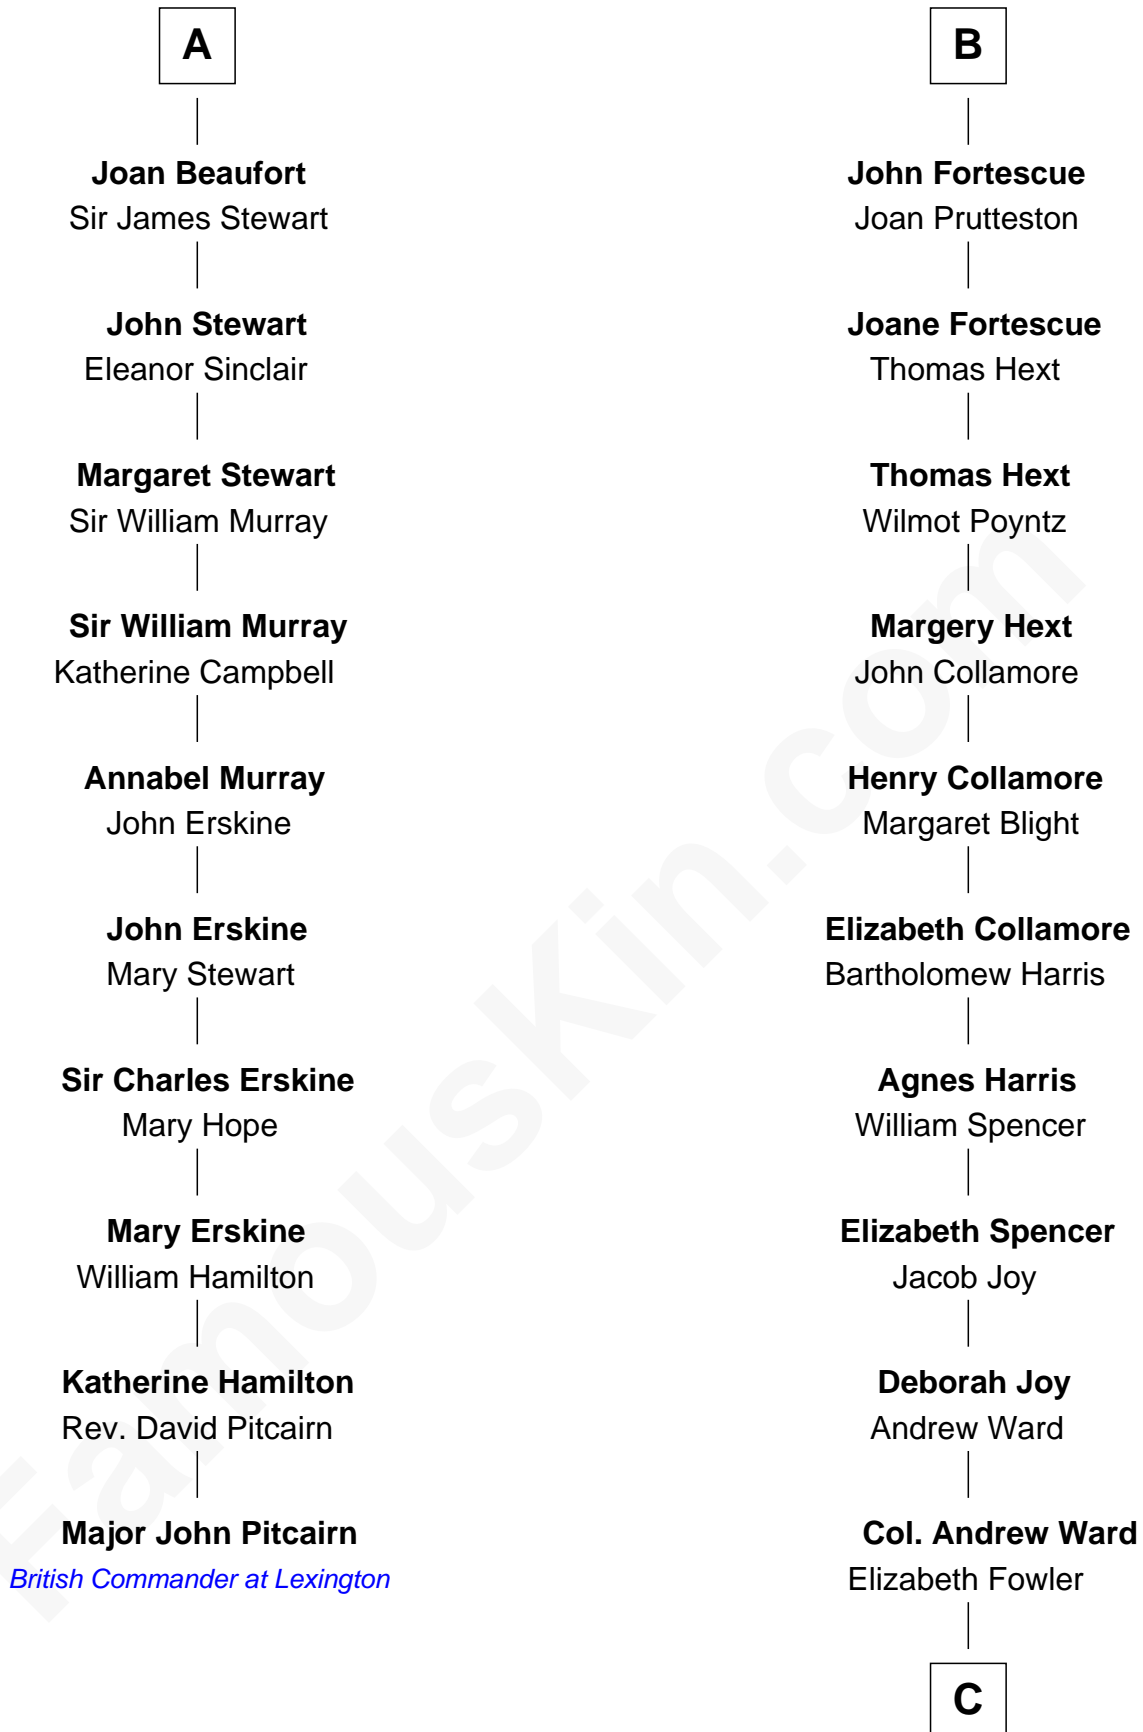

## Relationship Chart of

### Major John Pitcairn

*British Commander at Battle of Lexington*

16th cousin 4 times removed of

### Harriet Beecher Stowe

*Author of Uncle Tom's Cabin*

**Sir Geoffrey FitzPiers**

Aveline de Clare

**C**

**Andrew Ward**  
Diana Hubbard

**Roxana Ward**  
Eli Foote

**Roxana Foote**  
Rev. Dr. Lyman Beecher

**Harriet Beecher Stowe**  
*Author of Uncle Tom?s Cabin*

FamousKin.com