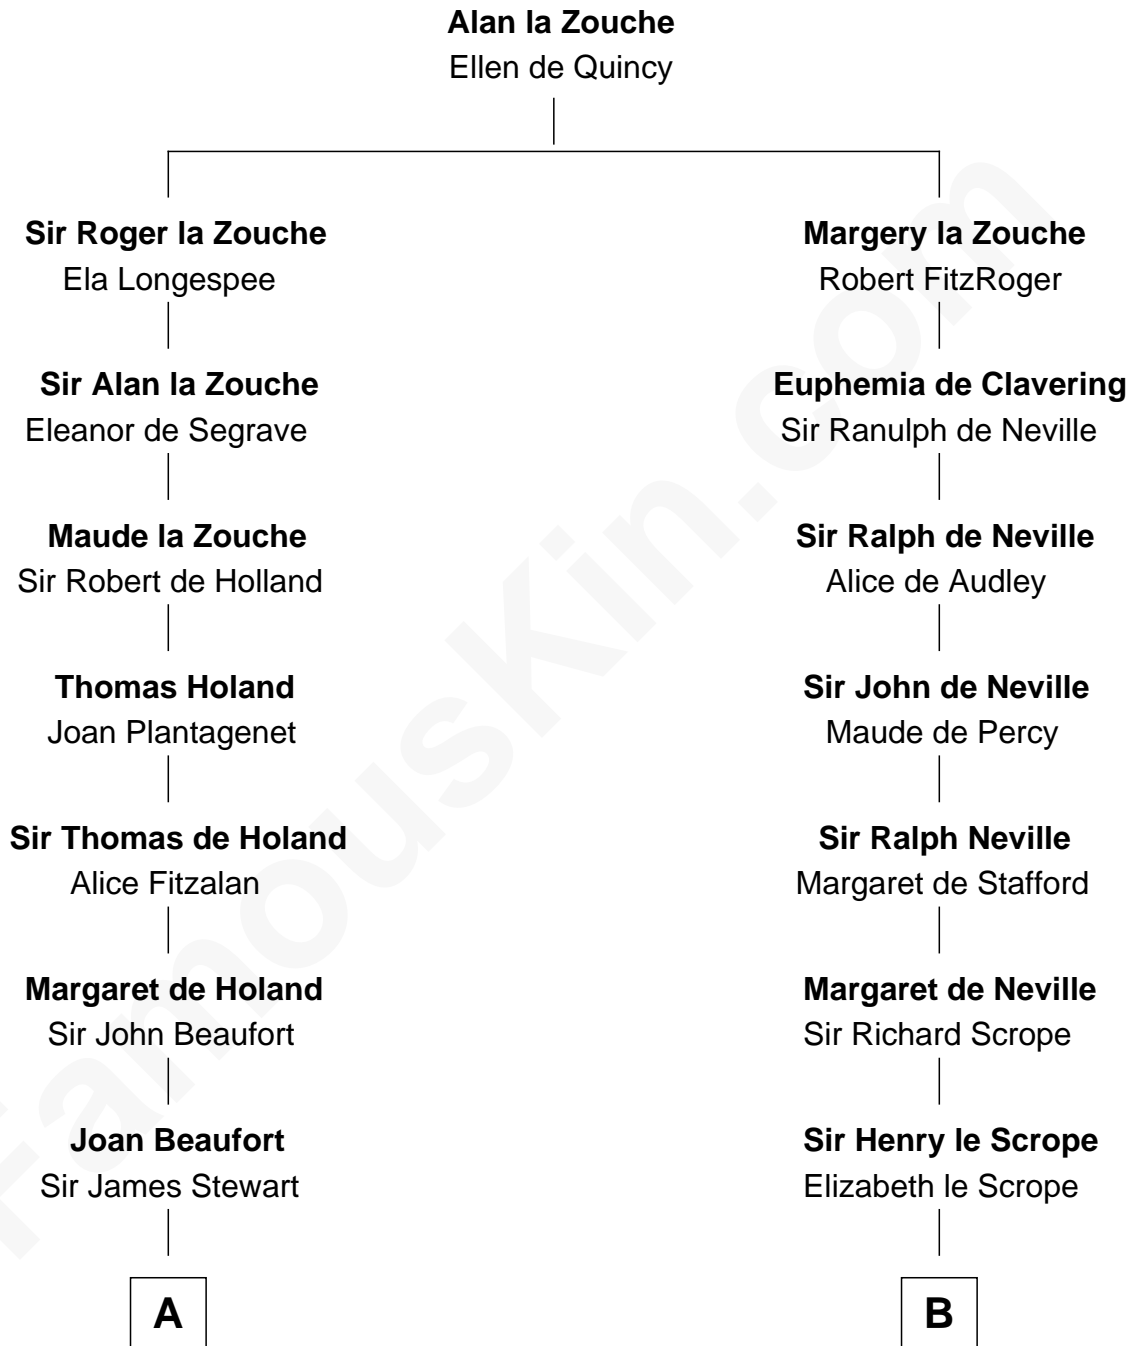

FamousKin.com

Relationship Chart of

Major John Pitcairn

British Commander at Battle of Lexington

15th cousin 1 time removed of

Benjamin Harrison V

Signer of the Declaration of Independence

A

John Stewart
Eleanor Sinclair

Margaret Stewart
Sir William Murray

Sir William Murray
Katherine Campbell

Annabel Murray
John Erskine

John Erskine
Mary Stewart

Sir Charles Erskine
Mary Hope

Mary Erskine
William Hamilton