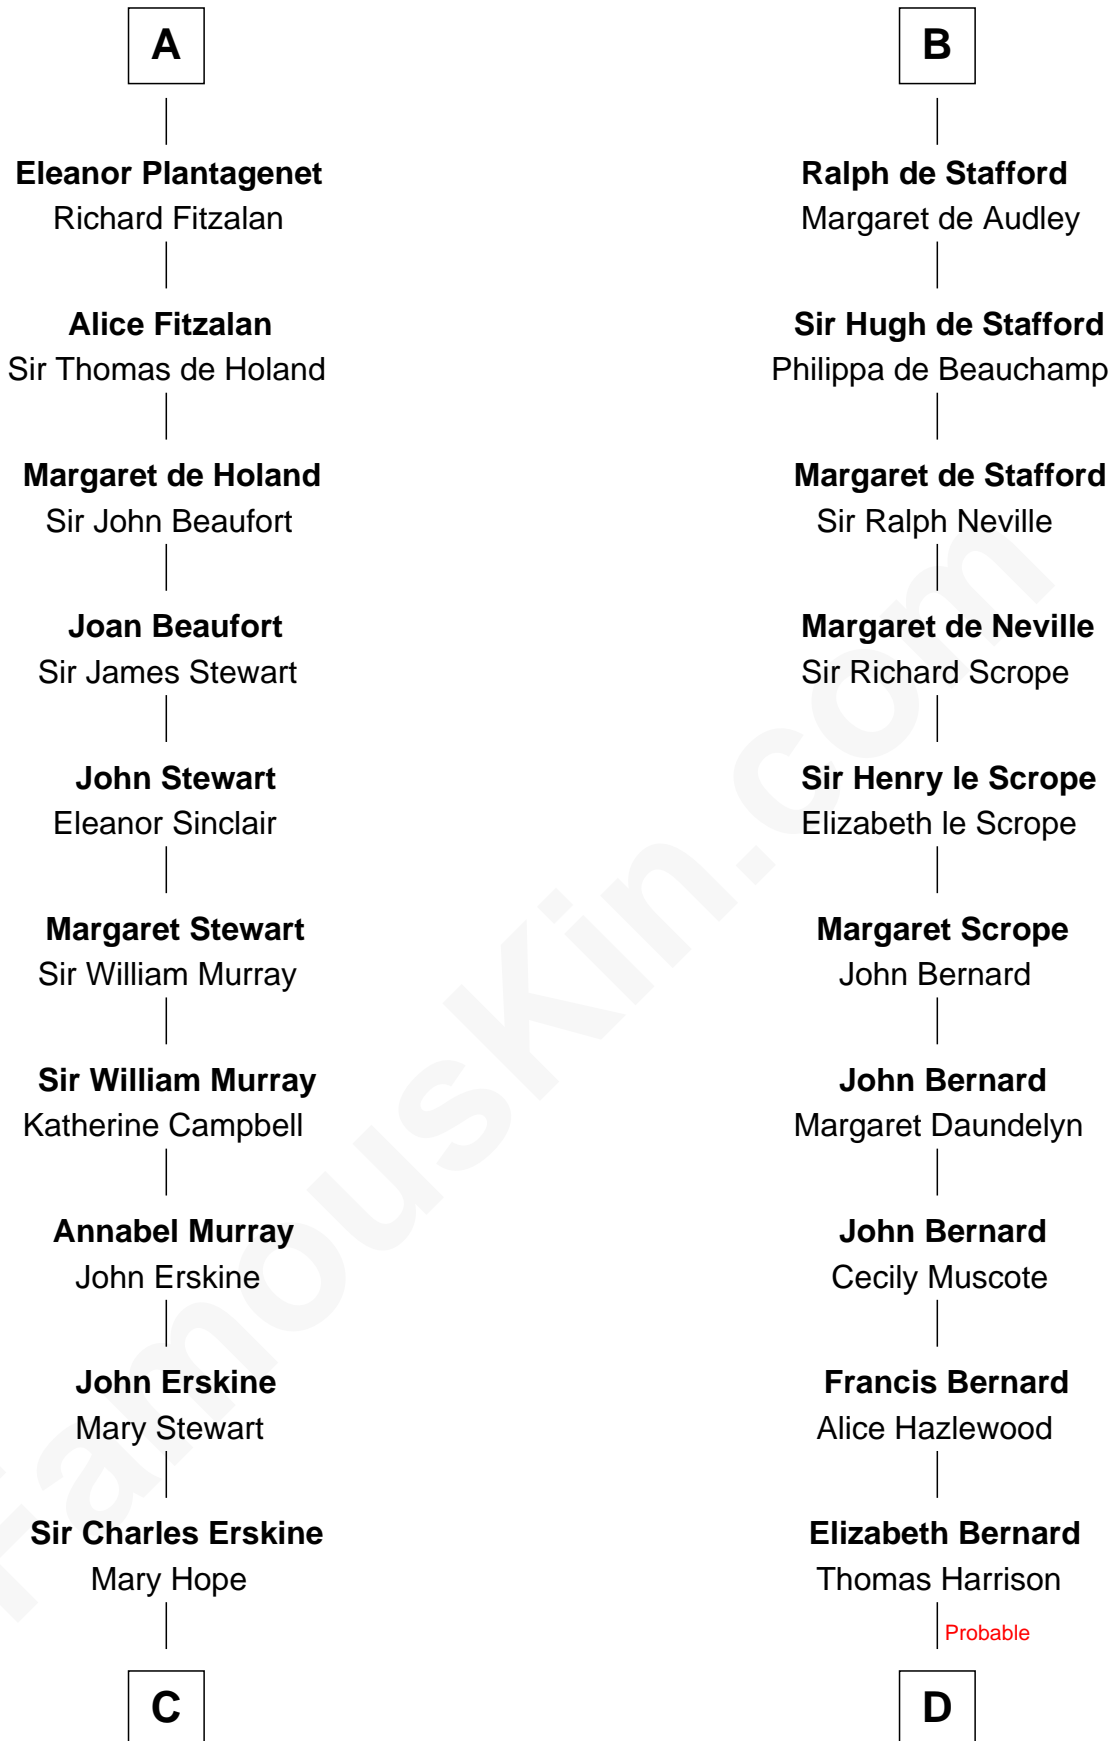

FamousKin.com

Relationship Chart of

Major John Pitcairn

British Commander at Battle of Lexington

19th cousin 2 times removed of

Benjamin Harrison V

Signer of the Declaration of Independence

Gottfried I, Count of Louvain

Margaret de Somery

Ralph Basset

Ralph Basset

Hawise - - - - -

Margaret Basset

Edmund de Stafford

B

C