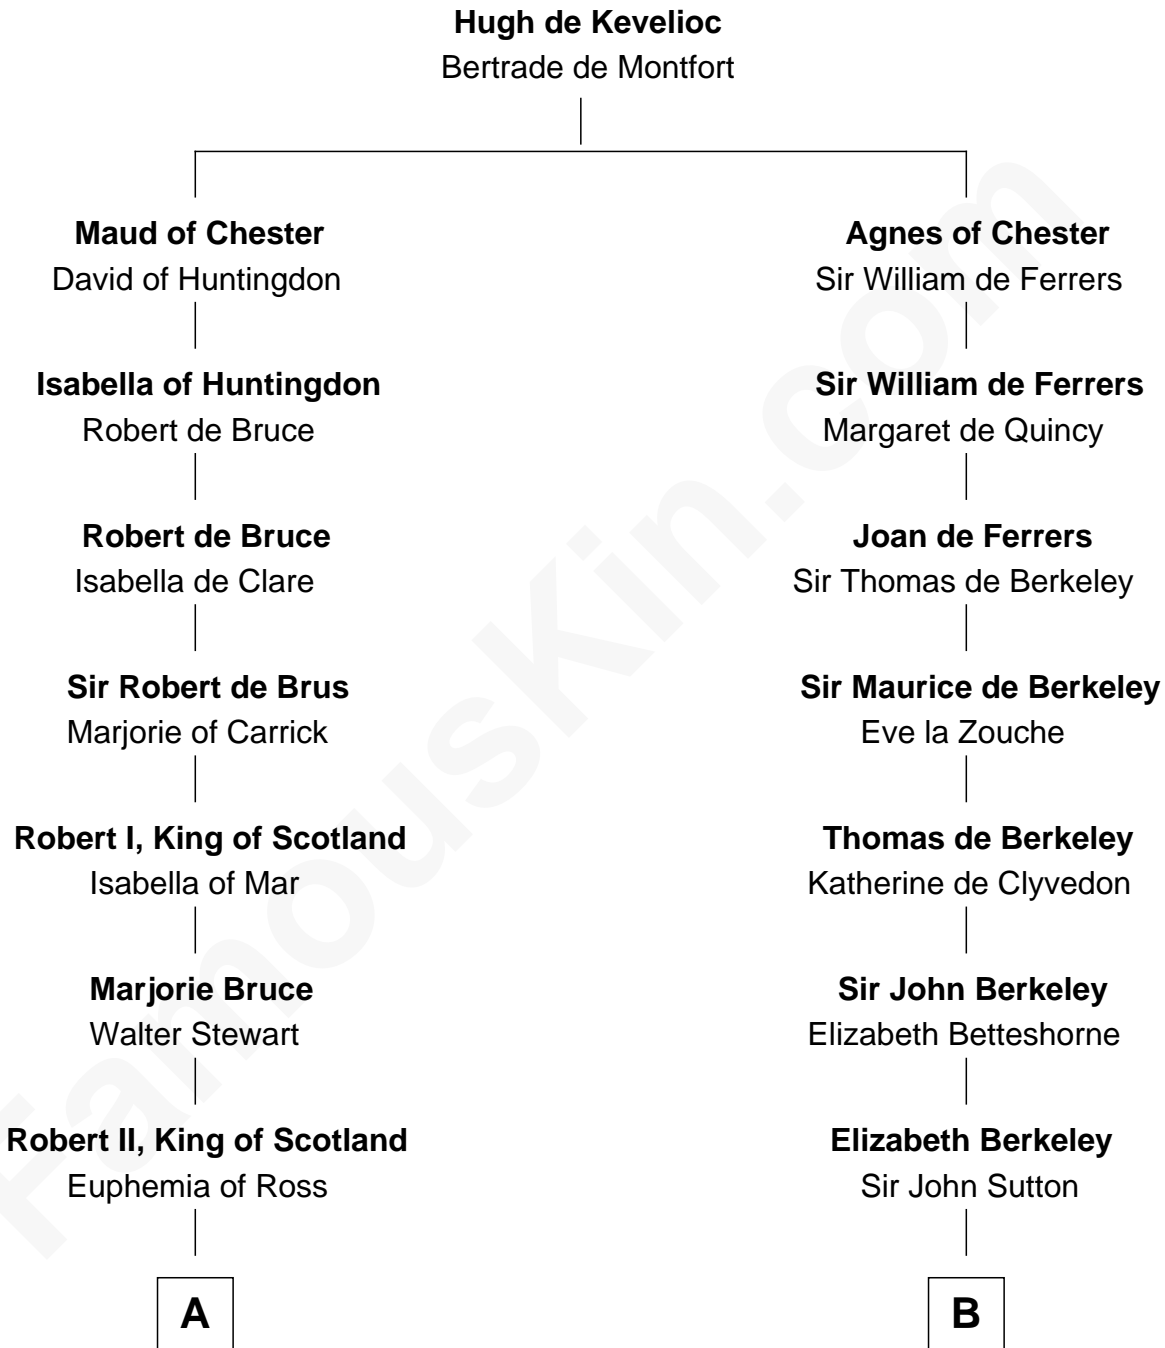

FamousKin.com

Relationship Chart of

Major John Pitcairn

British Commander at Battle of Lexington

18th cousin 2 times removed of

William Marsh Rice
Founder of Rice University

C

Katherine Hamilton

Rev. David Pitcairn

Major John Pitcairn

British Commander at Lexington

D

Hannah Holbrook

Urban Bates

Sarah Bates

David Rice