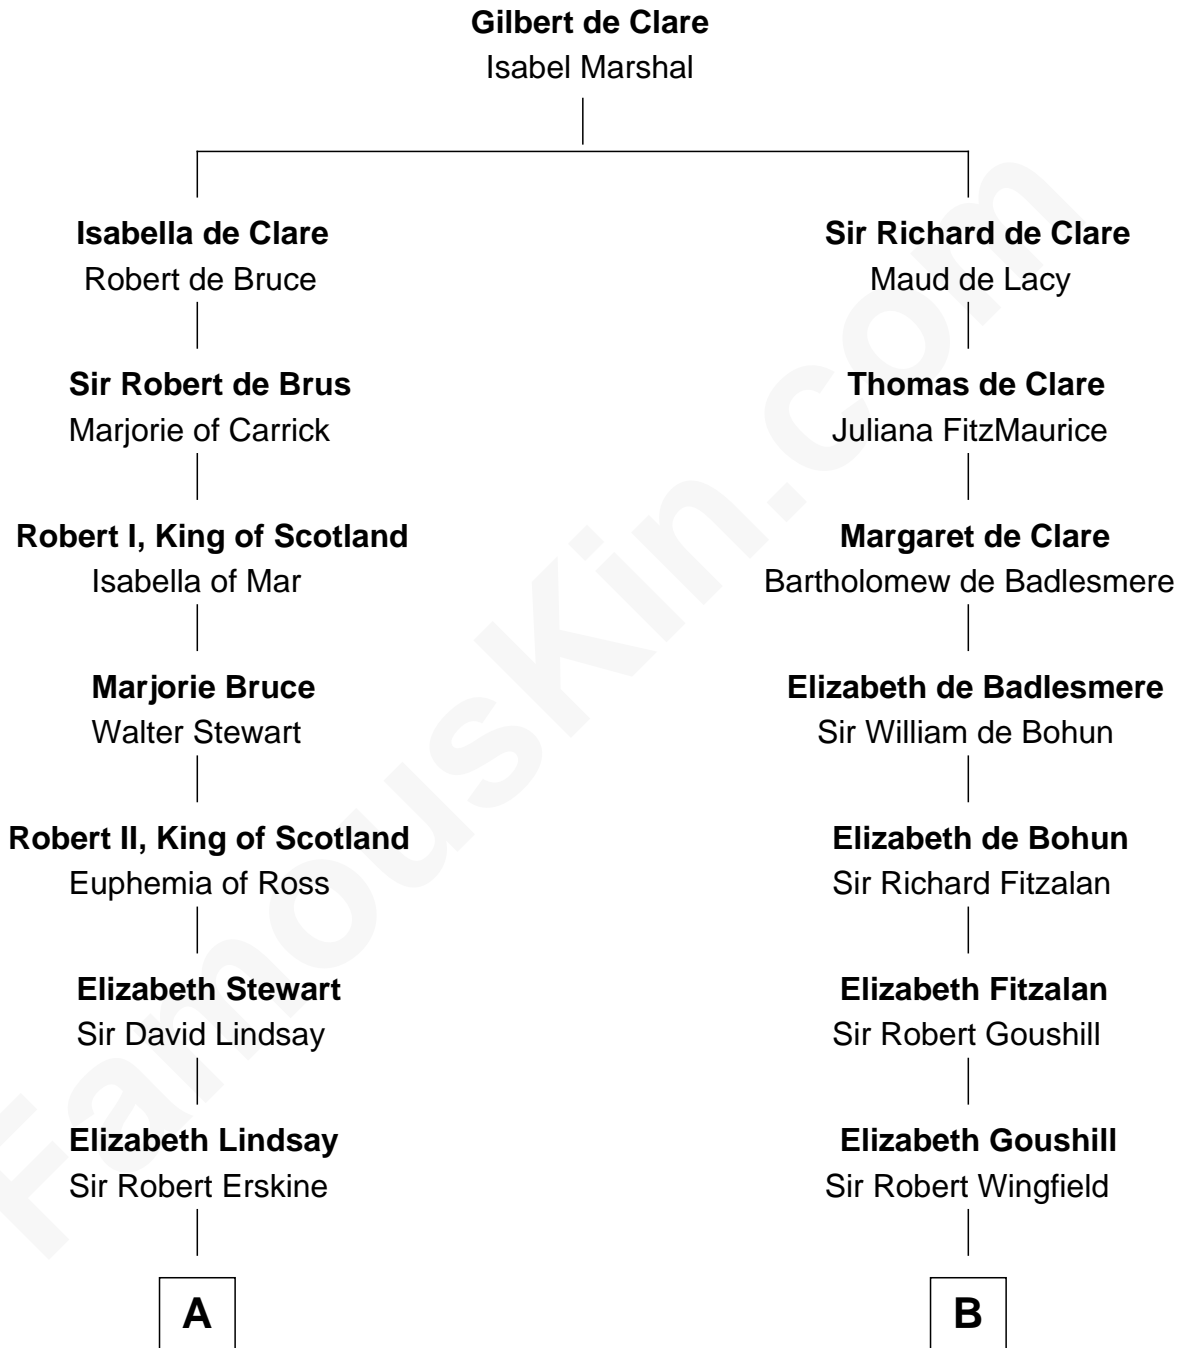

FamousKin.com

Relationship Chart of

Major John Pitcairn

British Commander at Battle of Lexington

16th cousin 4 times removed of

William Marsh Rice
Founder of Rice University

C

Hannah Holbrook

Urban Bates

Sarah Bates

David Rice

David Rice

Patty Hall

William Marsh Rice

Founder of Rice University

FamousKin.com