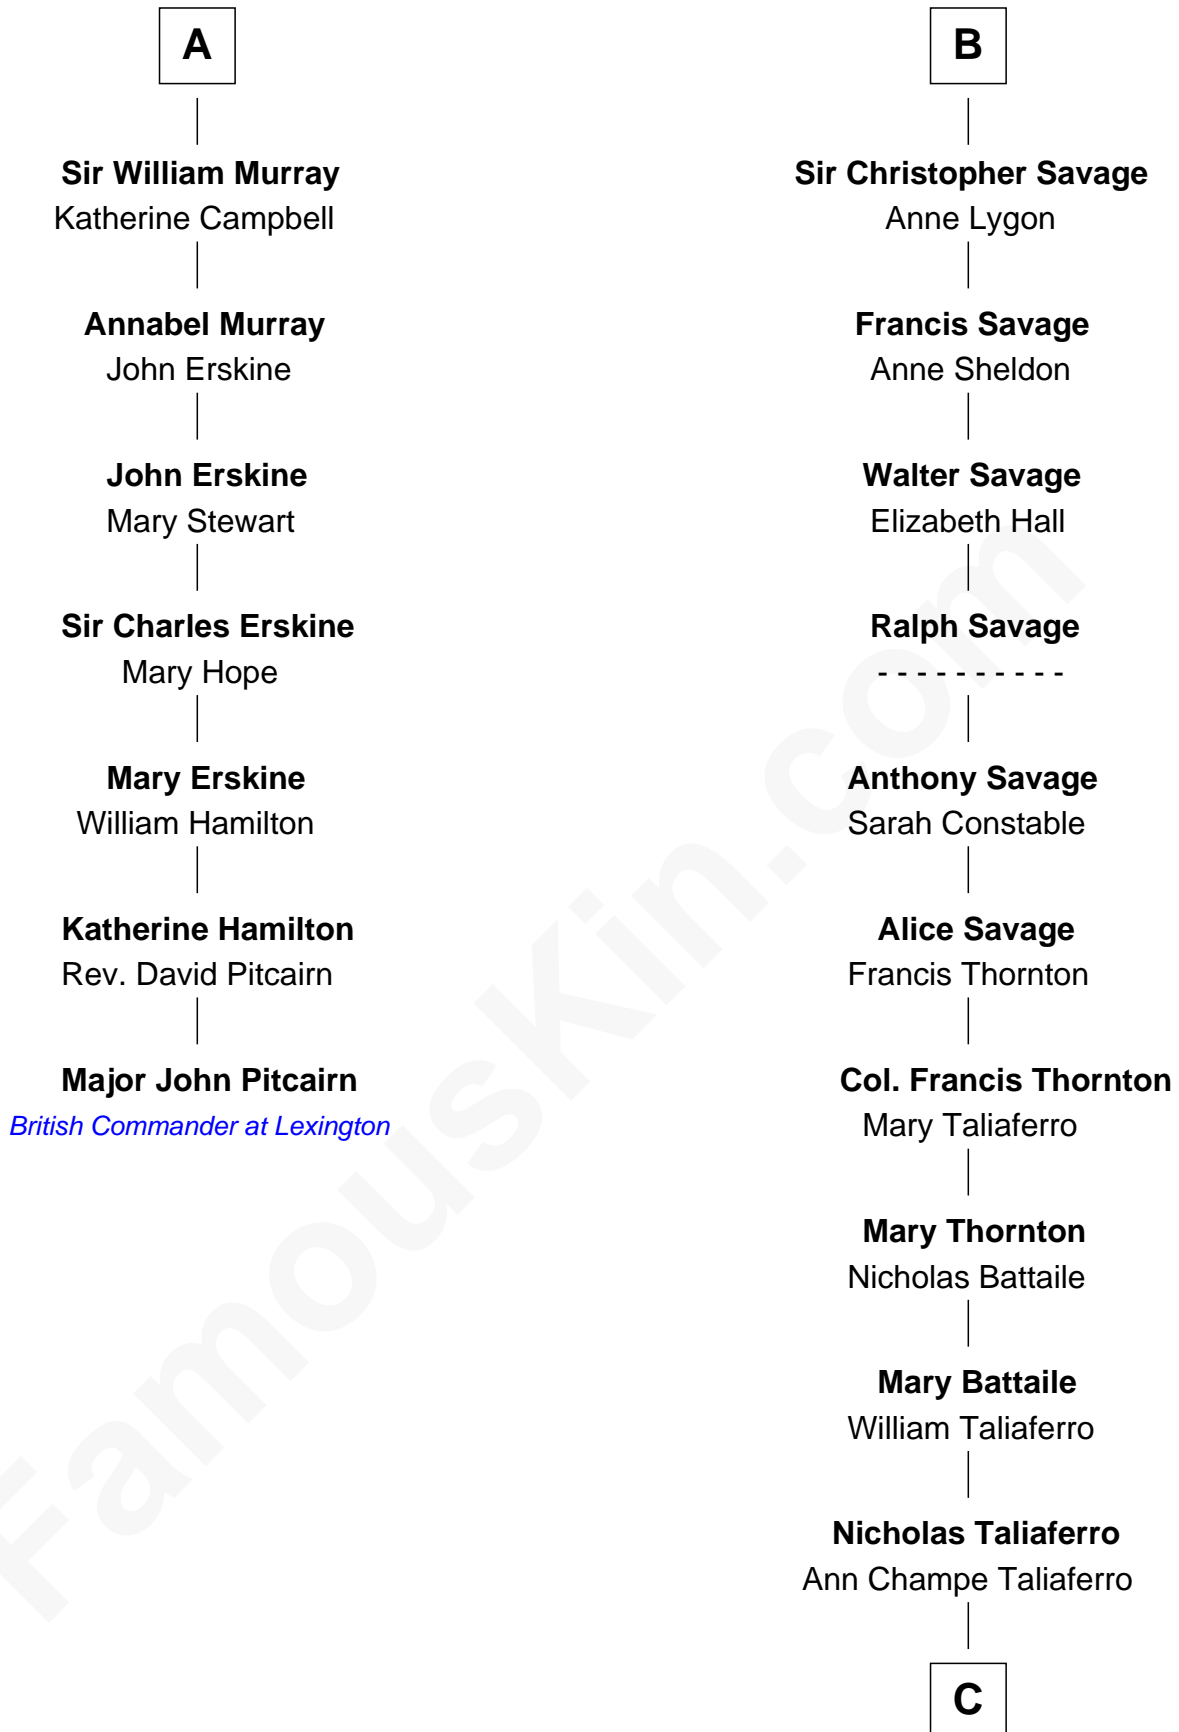

FamousKin.com

Relationship Chart of

Major John Pitcairn

British Commander at Battle of Lexington

13th cousin 7 times removed of

General George C. Marshall

Author of "The Marshall Plan"

C

Matilda Battaile Taliaferro

Martin Marshall

William Champe Marshall

Susan Myers

George Catlett Marshall

Laura Emily Bradford

General George C. Marshall

U.S. Army - World War II