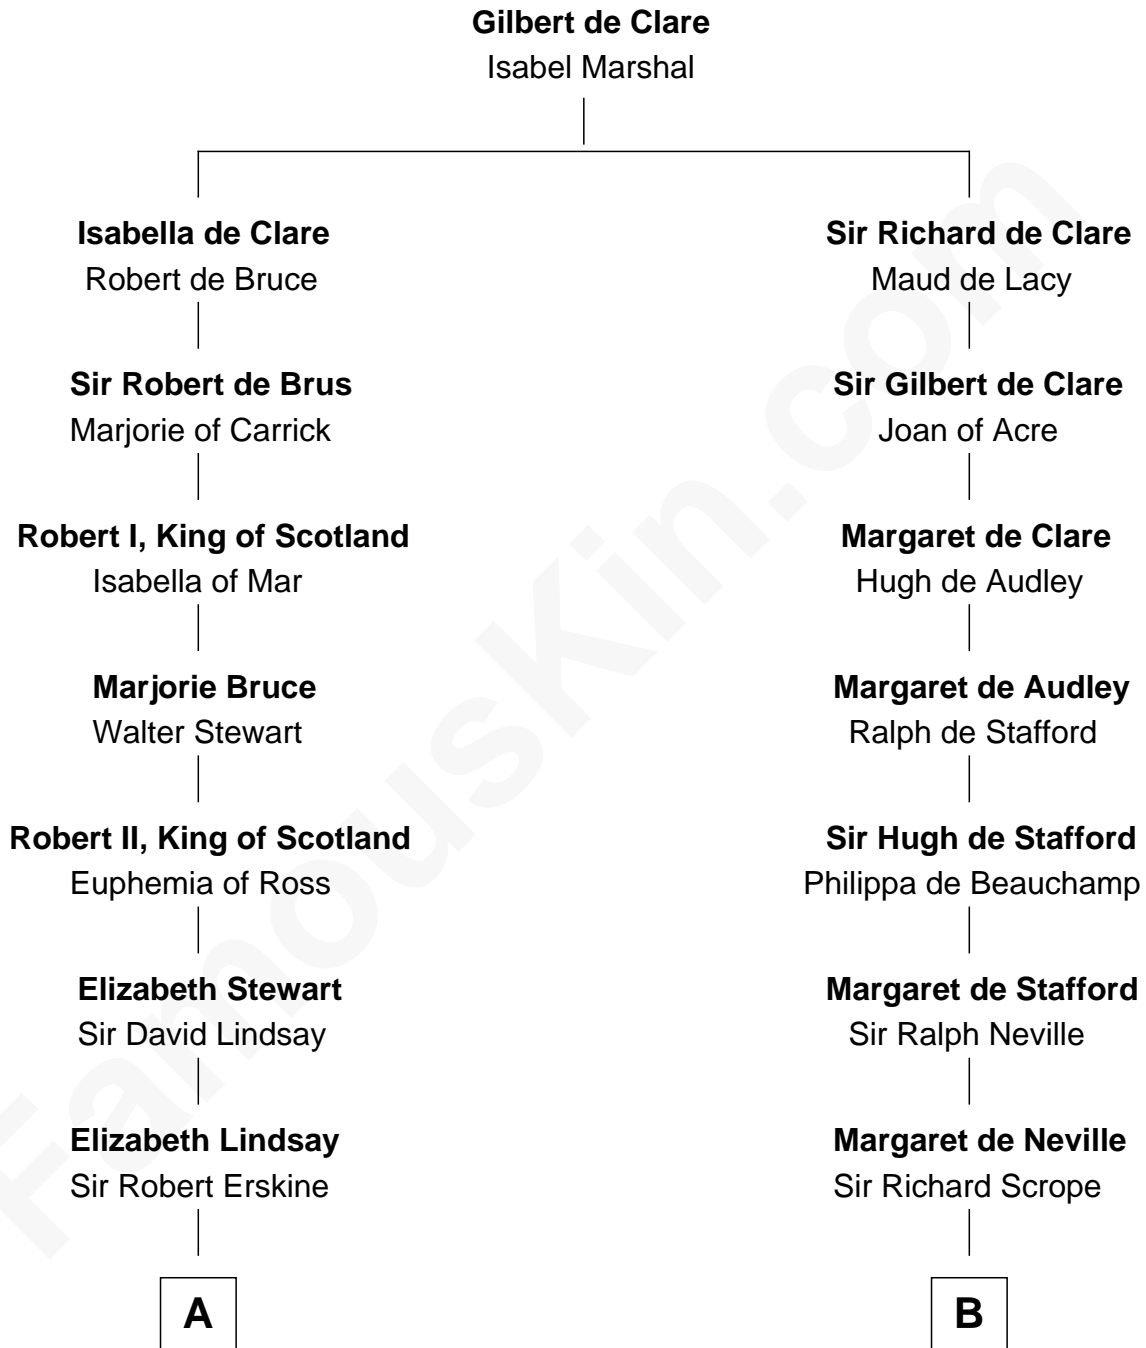

## Relationship Chart of

### Major John Pitcairn

*British Commander at Battle of Lexington*

16th cousin 5 times removed of

**Harry F. Byrd**

*50th Governor of Virginia*

**C**

**Benjamin Harrison**

Evelyn Taylor Byrd