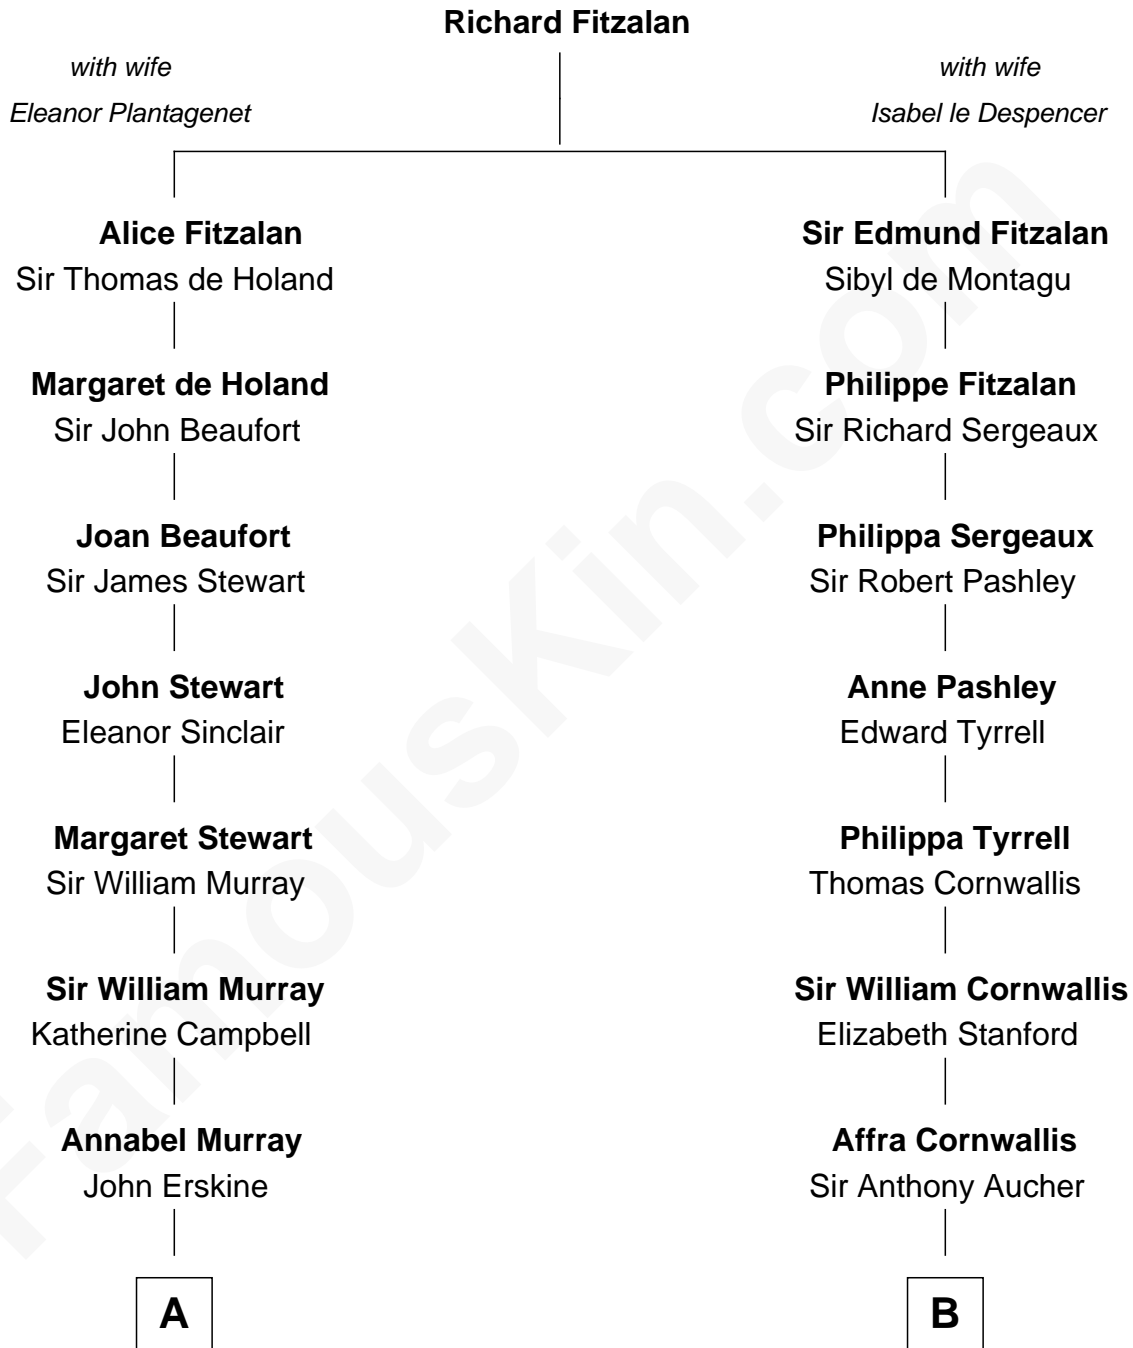

FamousKin.com

Relationship Chart of

Major John Pitcairn

British Commander at Battle of Lexington

11th cousin 10 times removed of

Harry F. Byrd

50th Governor of Virginia

C

Eliza Bolling West
Dr. Joel Walker Flood

Col. Henry De La Warr Flood
Mary Elizabeth Trent

Joel Walker Flood
Ella Faulkner

Eleanor Bolling Flood
Richard Evelyn Byrd

Harry F. Byrd
50th Governor of Virginia