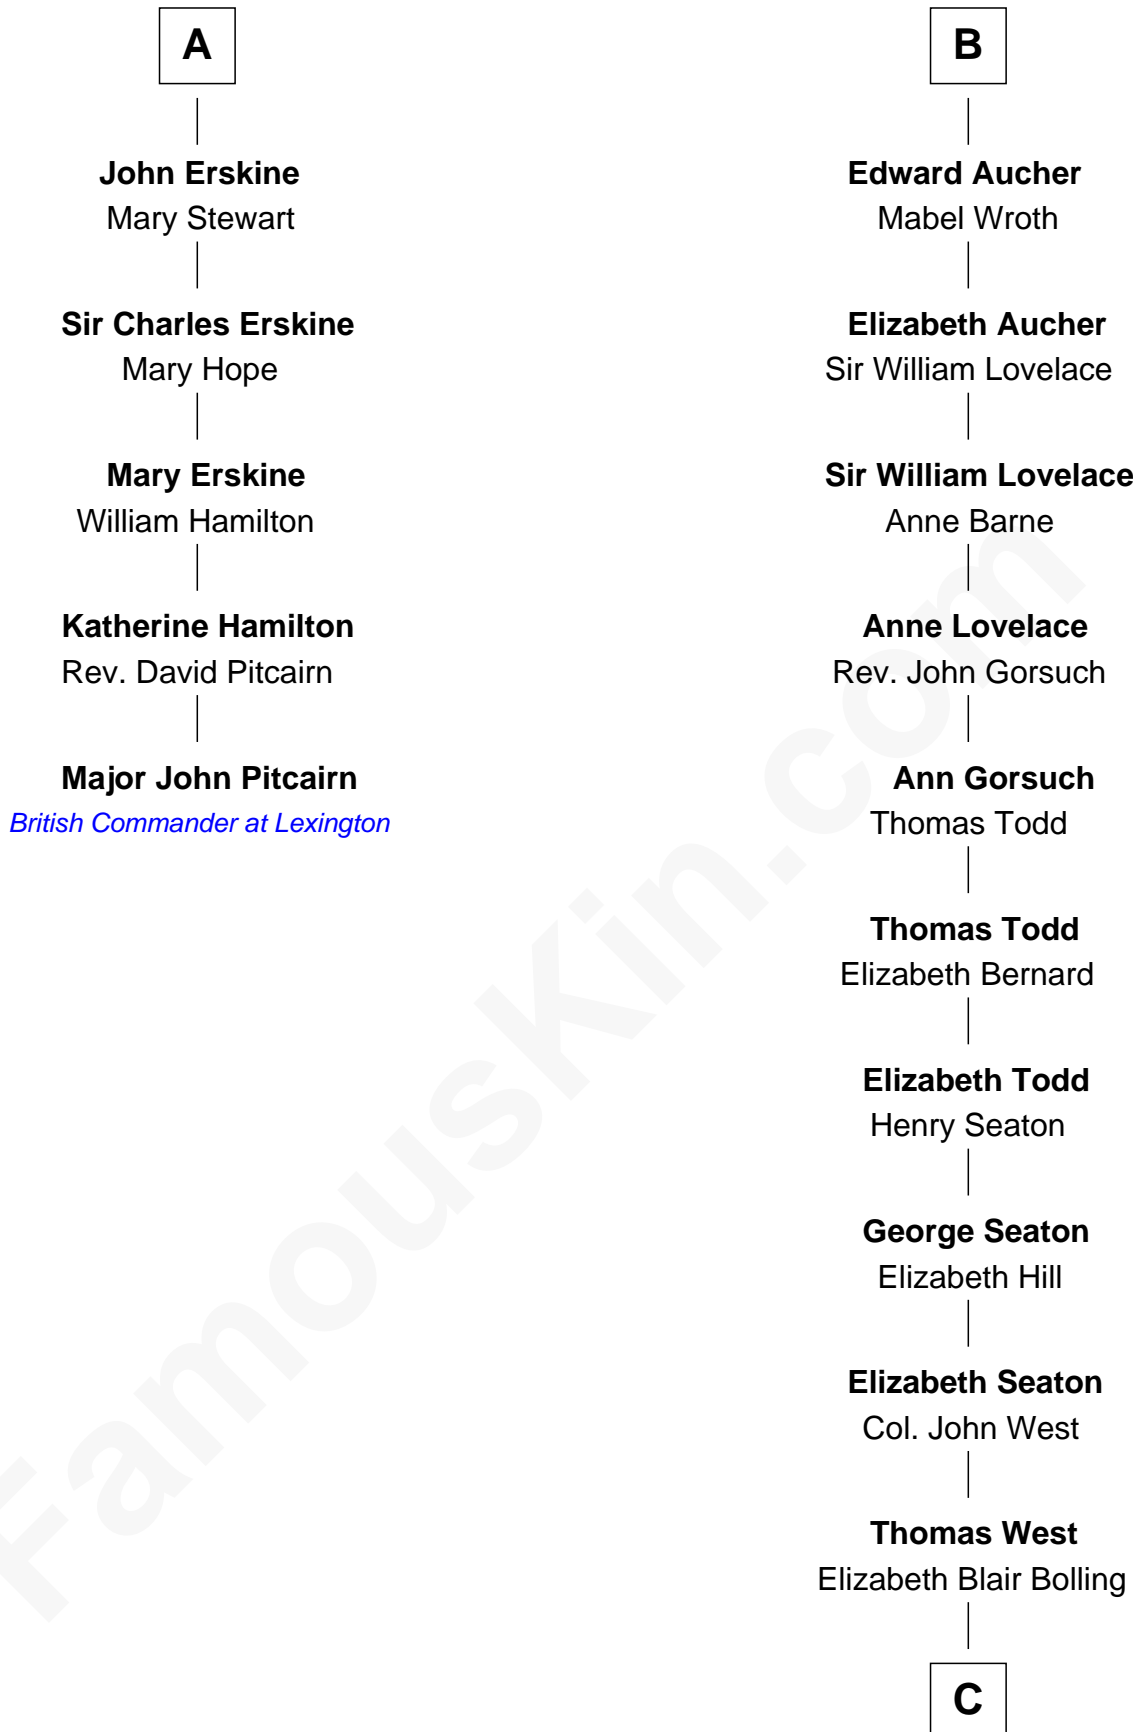

FamousKin.com

Relationship Chart of

Major John Pitcairn

British Commander at Battle of Lexington

11th cousin 10 times removed of

Harry F. Byrd

50th Governor of Virginia

C

Eliza Bolling West
Dr. Joel Walker Flood

Col. Henry De La Warr Flood
Mary Elizabeth Trent

Joel Walker Flood
Ella Faulkner

Eleanor Bolling Flood
Richard Evelyn Byrd

Harry F. Byrd
50th Governor of Virginia