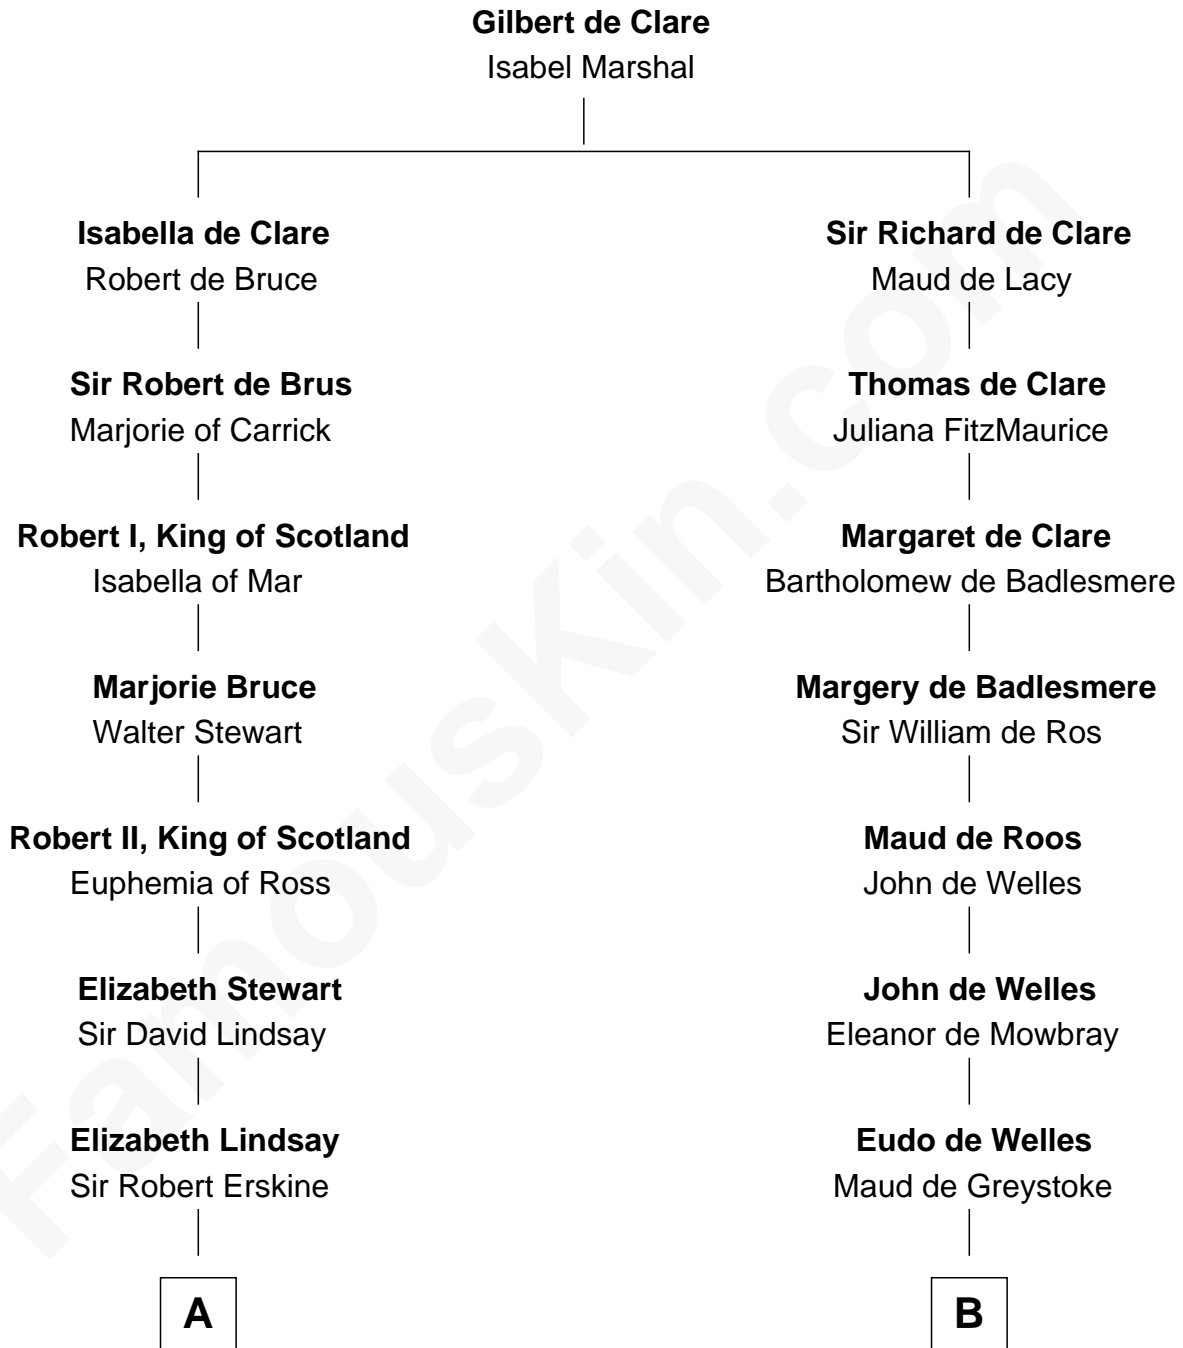

FamousKin.com

Relationship Chart of

Major John Pitcairn

British Commander at Battle of Lexington

16th cousin 2 times removed of

Meriwether Lewis

Lewis and Clark Expedition

C

William Lewis
Lucy Meriwether

Meriwether Lewis
Lewis and Clark Expedition

FamousKin.com