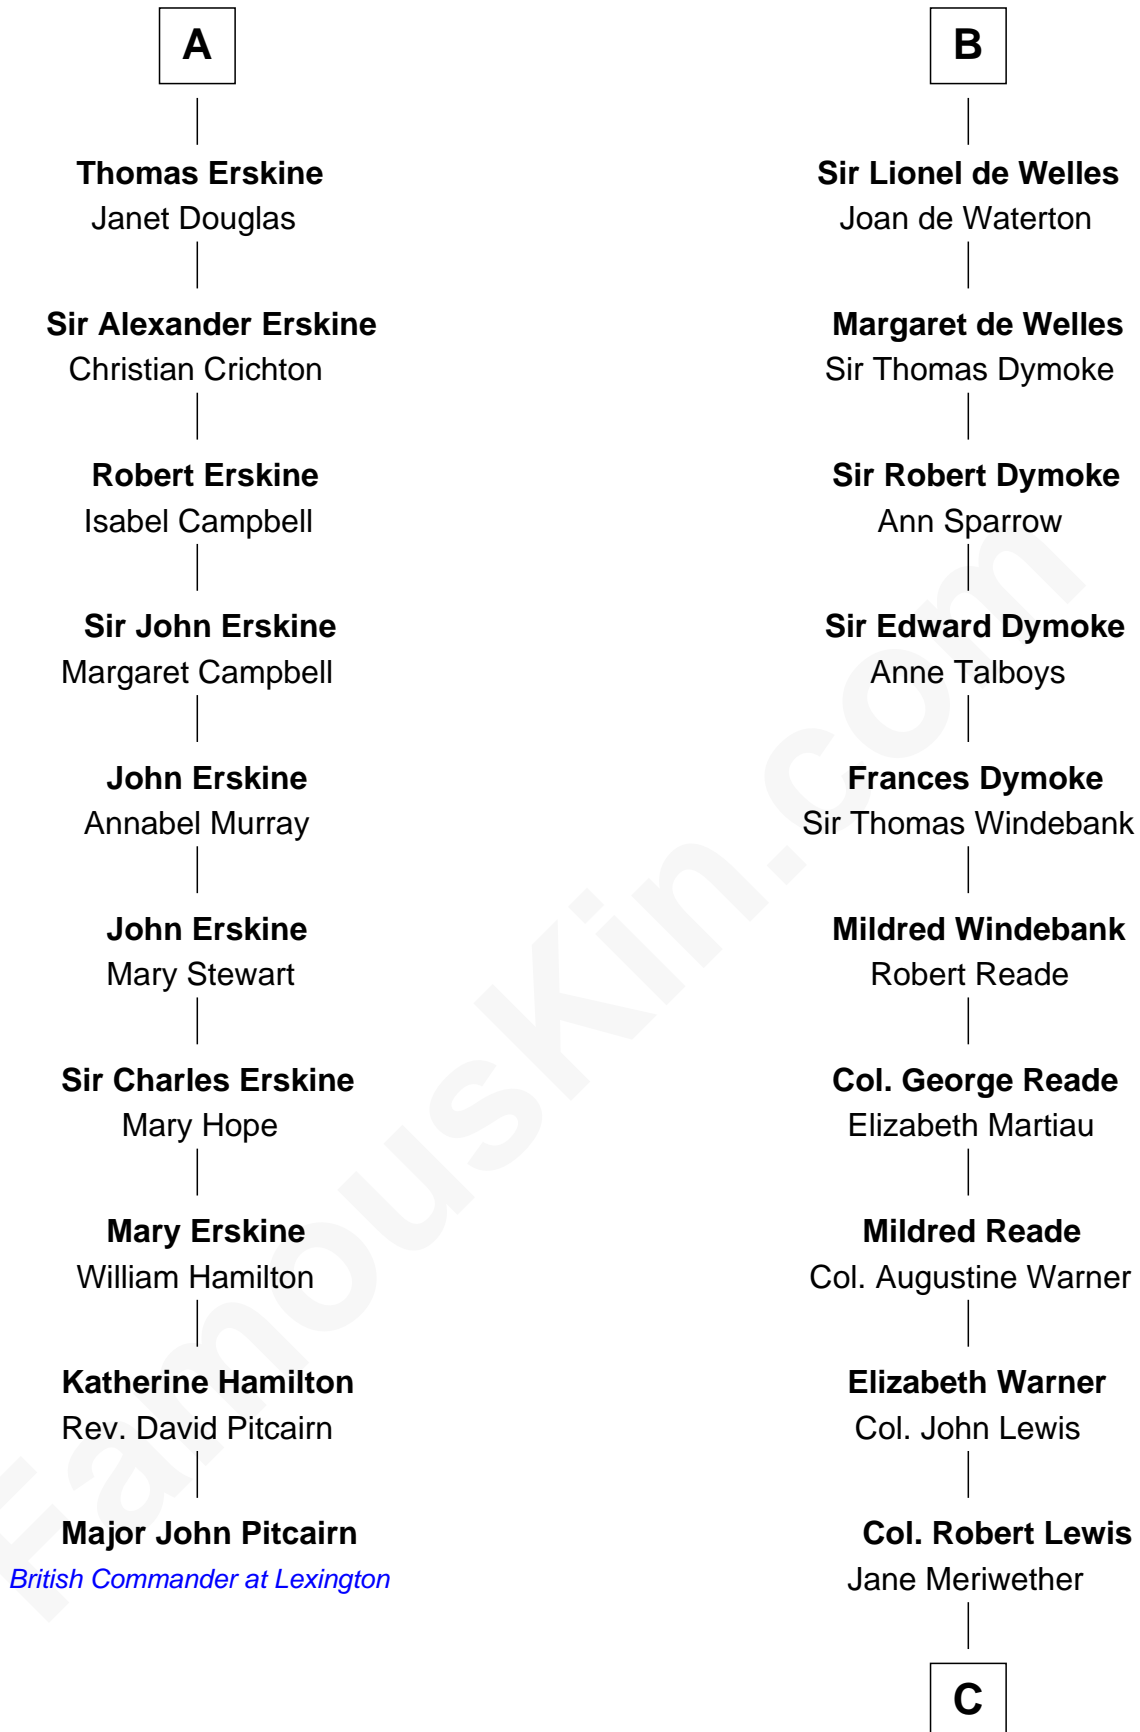

FamousKin.com

Relationship Chart of

Major John Pitcairn

British Commander at Battle of Lexington

16th cousin 2 times removed of

Meriwether Lewis

Lewis and Clark Expedition

C

William Lewis
Lucy Meriwether

Meriwether Lewis
Lewis and Clark Expedition

FamousKin.com