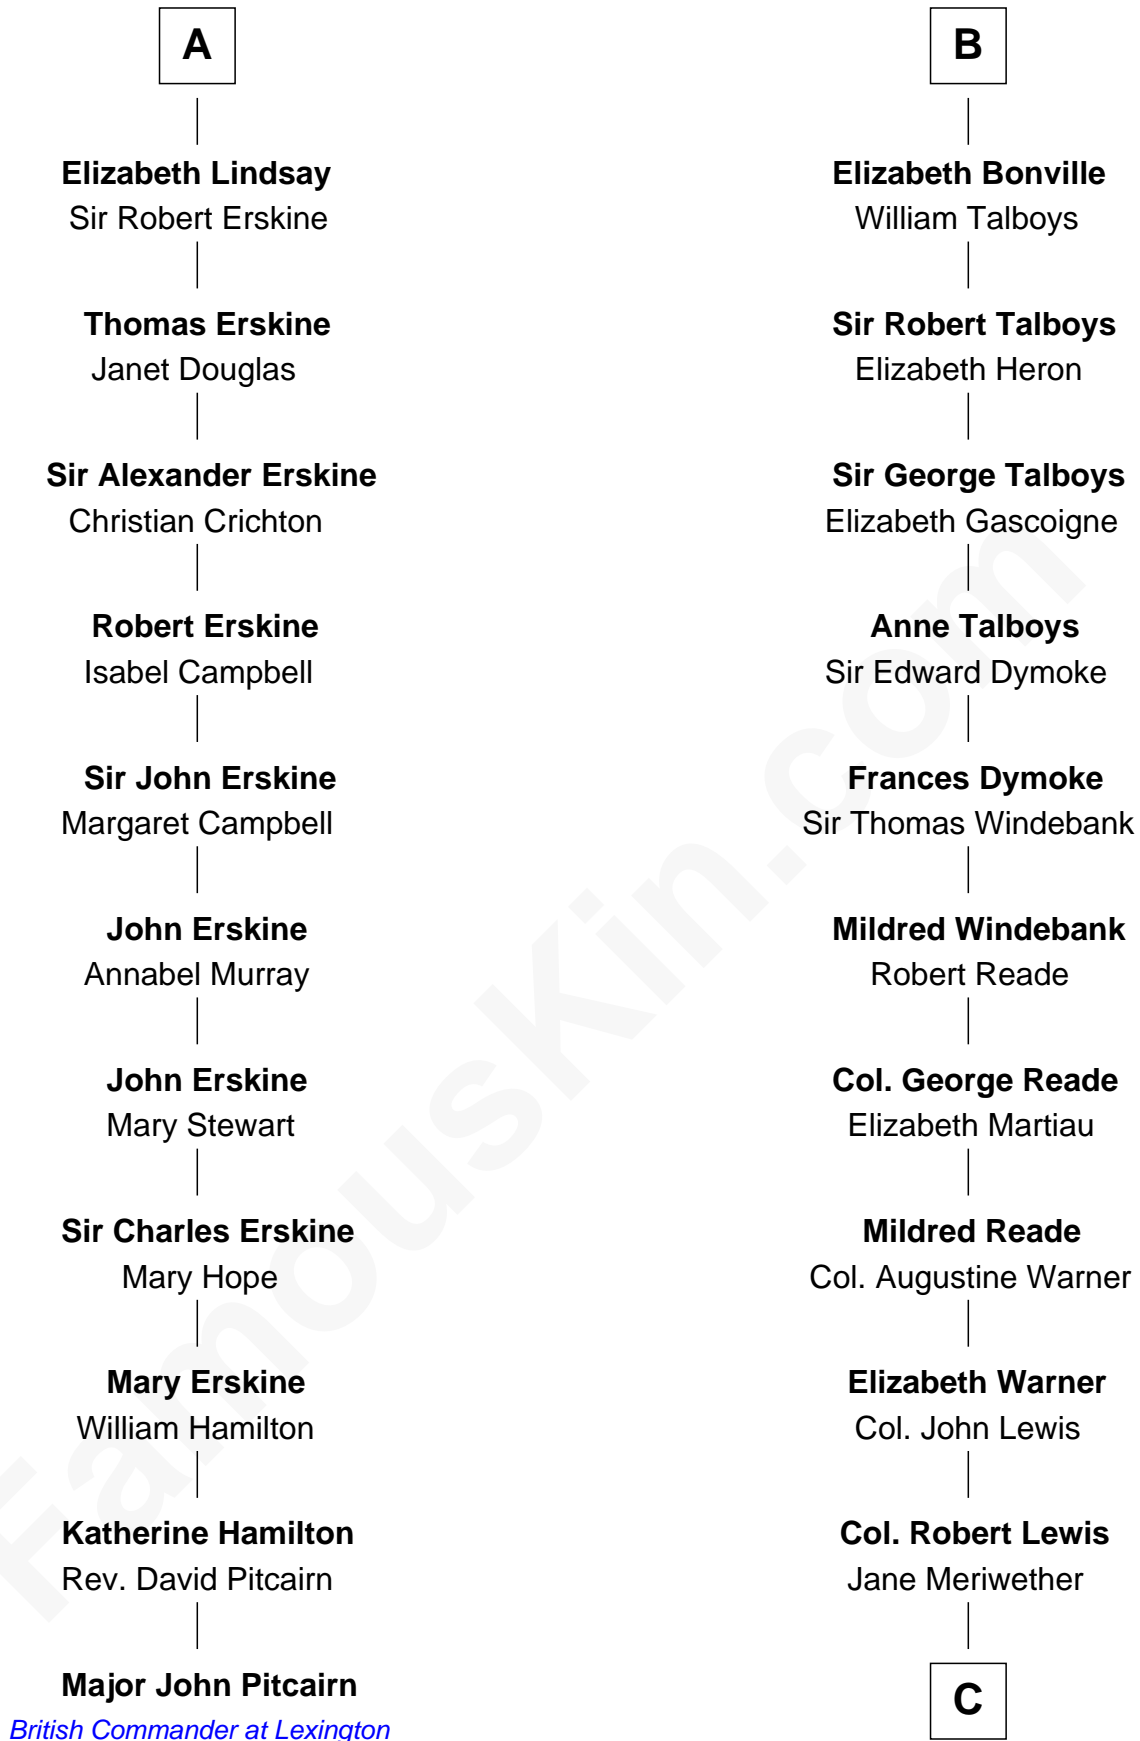

FamousKin.com

Relationship Chart of

Major John Pitcairn

British Commander at Battle of Lexington

17th cousin 1 time removed of

Meriwether Lewis

Lewis and Clark Expedition

David of Huntingdon

Maud of Chester

C

William Lewis
Lucy Meriwether

Meriwether Lewis
Lewis and Clark Expedition

FamousKin.com