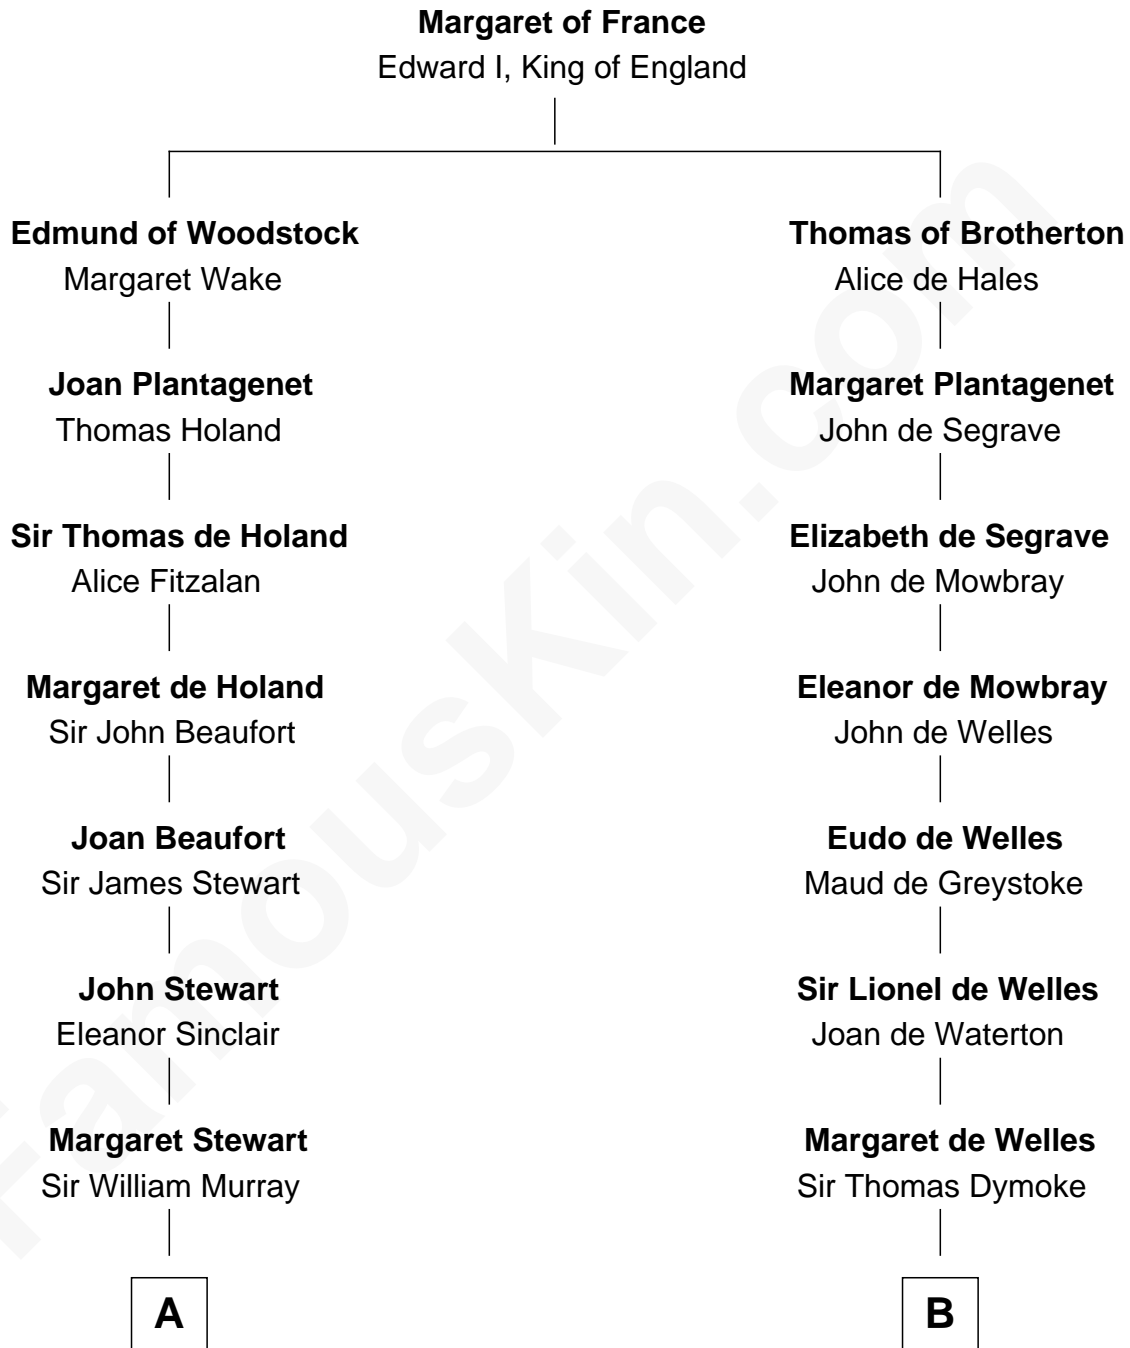

## Relationship Chart of

### Major John Pitcairn

*British Commander at Battle of Lexington*

13th cousin 3 times removed of

**Meriwether Lewis**

*Lewis and Clark Expedition*

**A**

**Sir William Murray**  
Katherine Campbell

**Annabel Murray**  
John Erskine