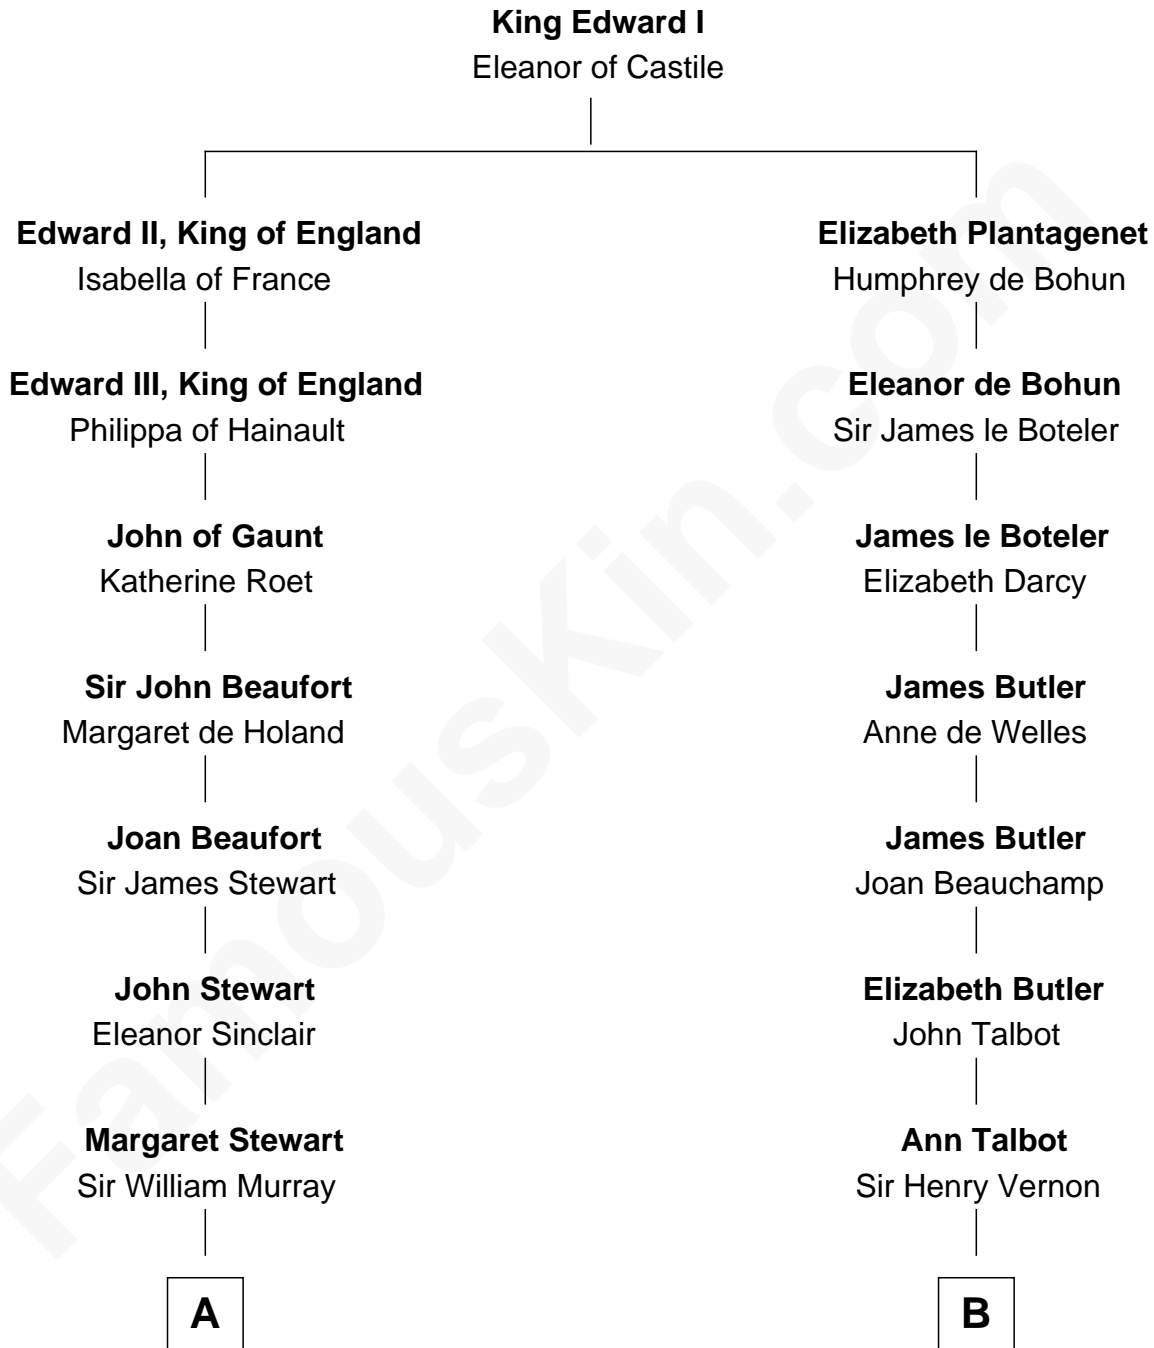

FamousKin.com

Relationship Chart of

Major John Pitcairn

British Commander at Battle of Lexington

13th cousin 6 times removed of

Olivia De Havilland

Movie Actress

C

Margaret Letitia Molesworth

Charles Richard De Havilland

Walter Augustus De Havilland

Lillian Augusta Ruse

Olivia De Havilland

Movie Actress

FamousKin.com