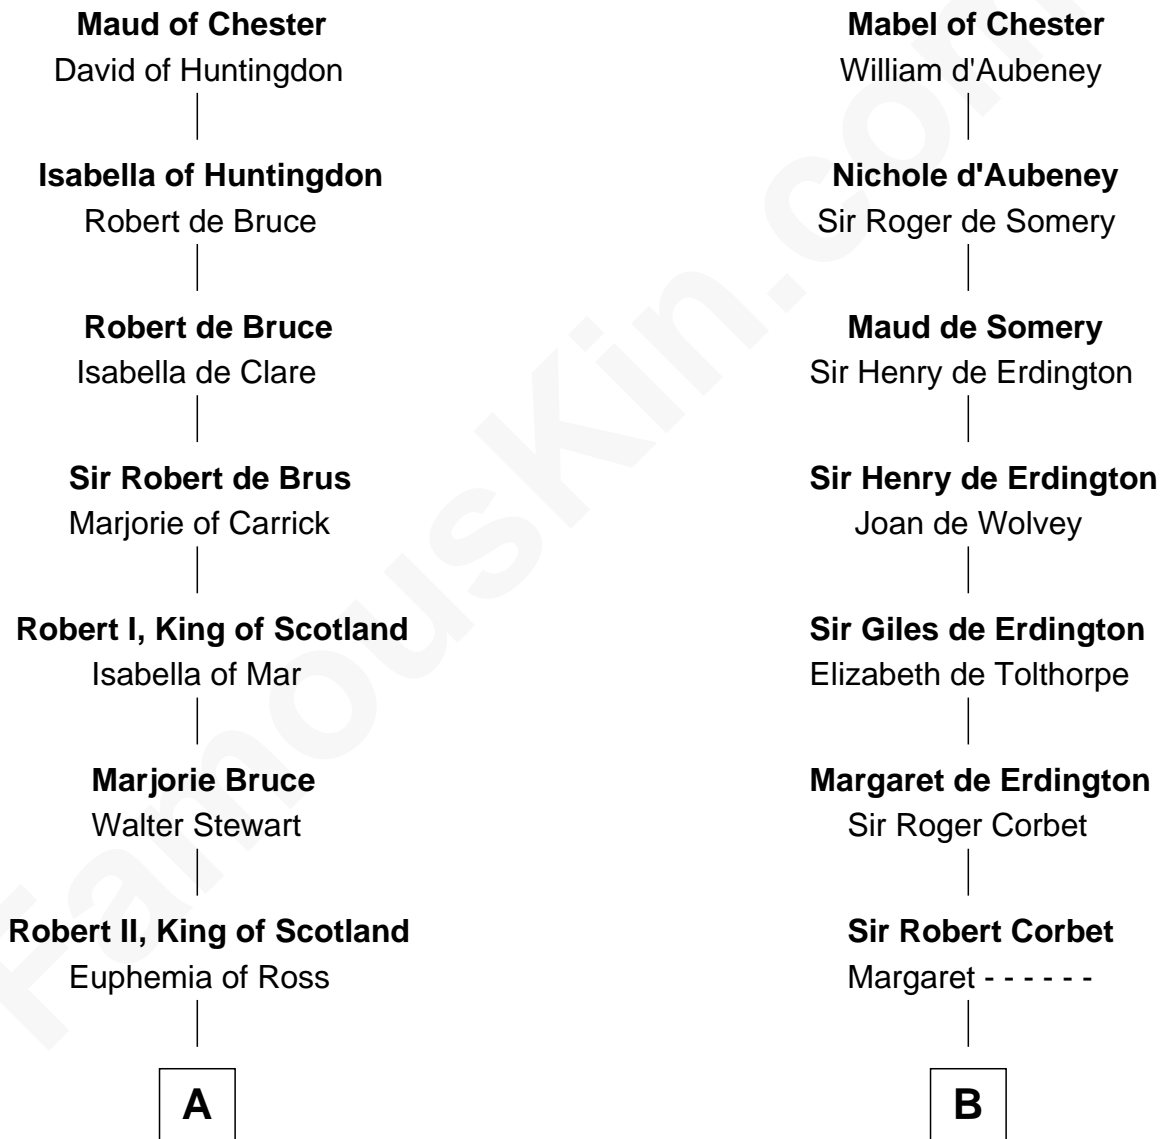

FamousKin.com

Relationship Chart of

Major John Pitcairn

British Commander at Battle of Lexington

18th cousin 3 times removed of

Olivia De Havilland
Movie Actress

Hugh de Kevelioc
Bertrade de Montfort

C

Katherine Hamilton

Rev. David Pitcairn

Major John Pitcairn

British Commander at Lexington

D

Richard Molesworth

Catherine Cobb

John Molesworth