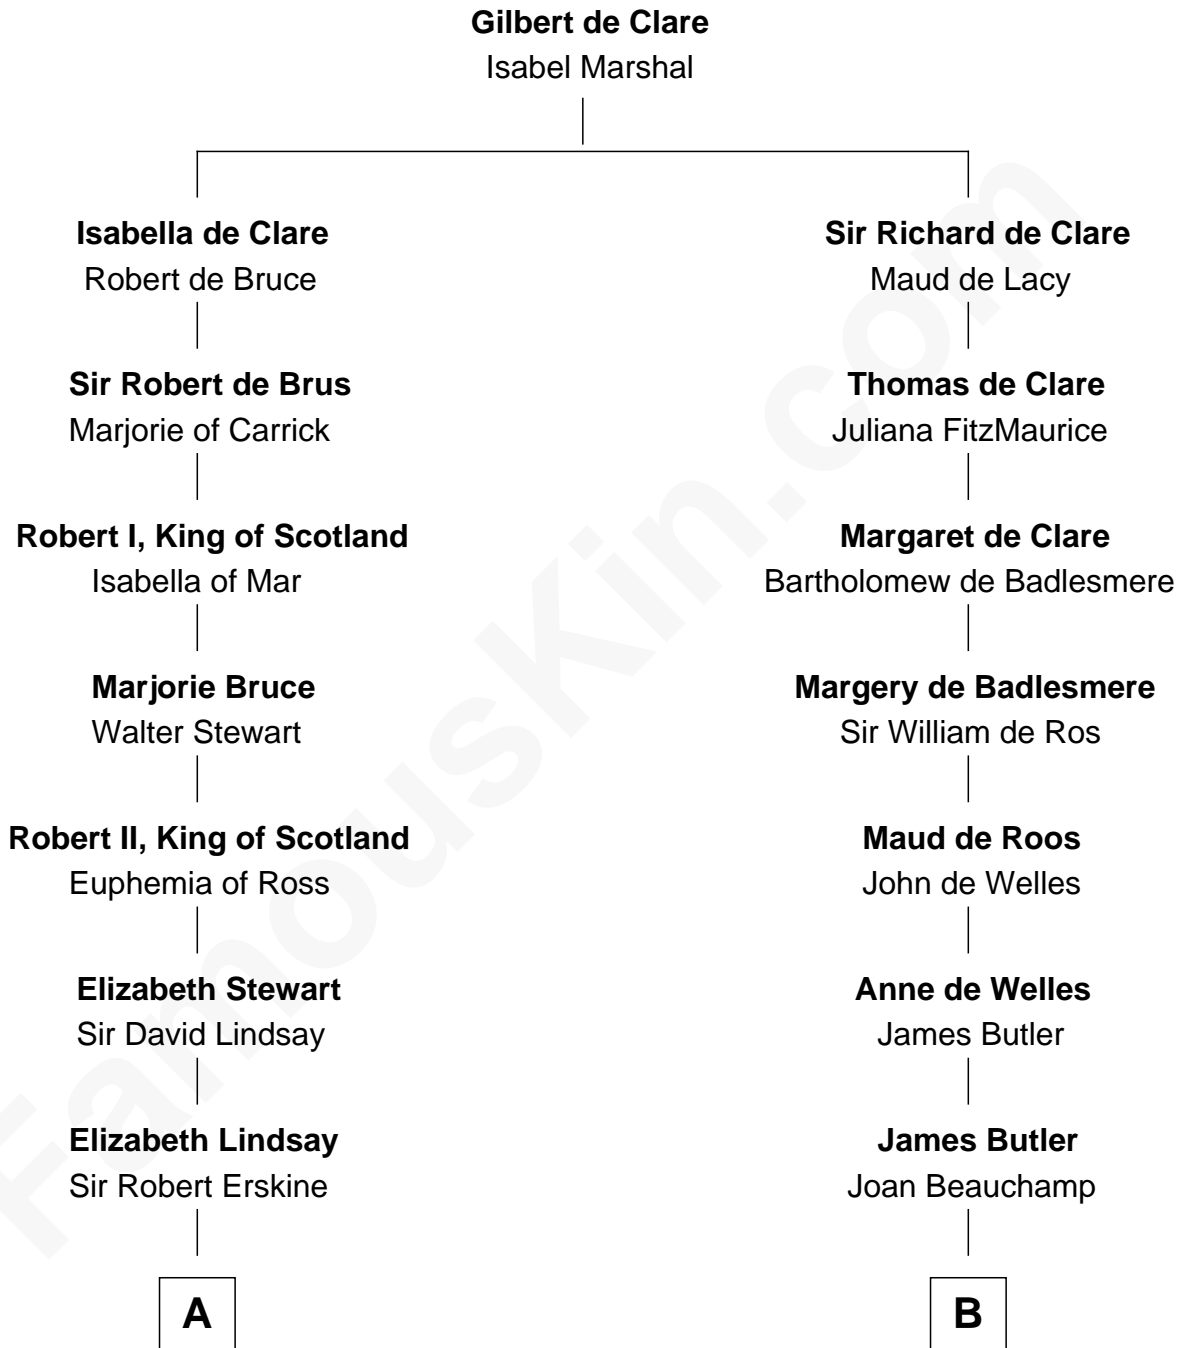

FamousKin.com

Relationship Chart of

Major John Pitcairn

British Commander at Battle of Lexington

16th cousin 5 times removed of

Olivia De Havilland

Movie Actress

C

Richard Molesworth

Catherine Cobb

John Molesworth

Louise Tomkyns

Margaret Letitia Molesworth

Charles Richard De Havilland

Walter Augustus De Havilland

Lillian Augusta Ruse