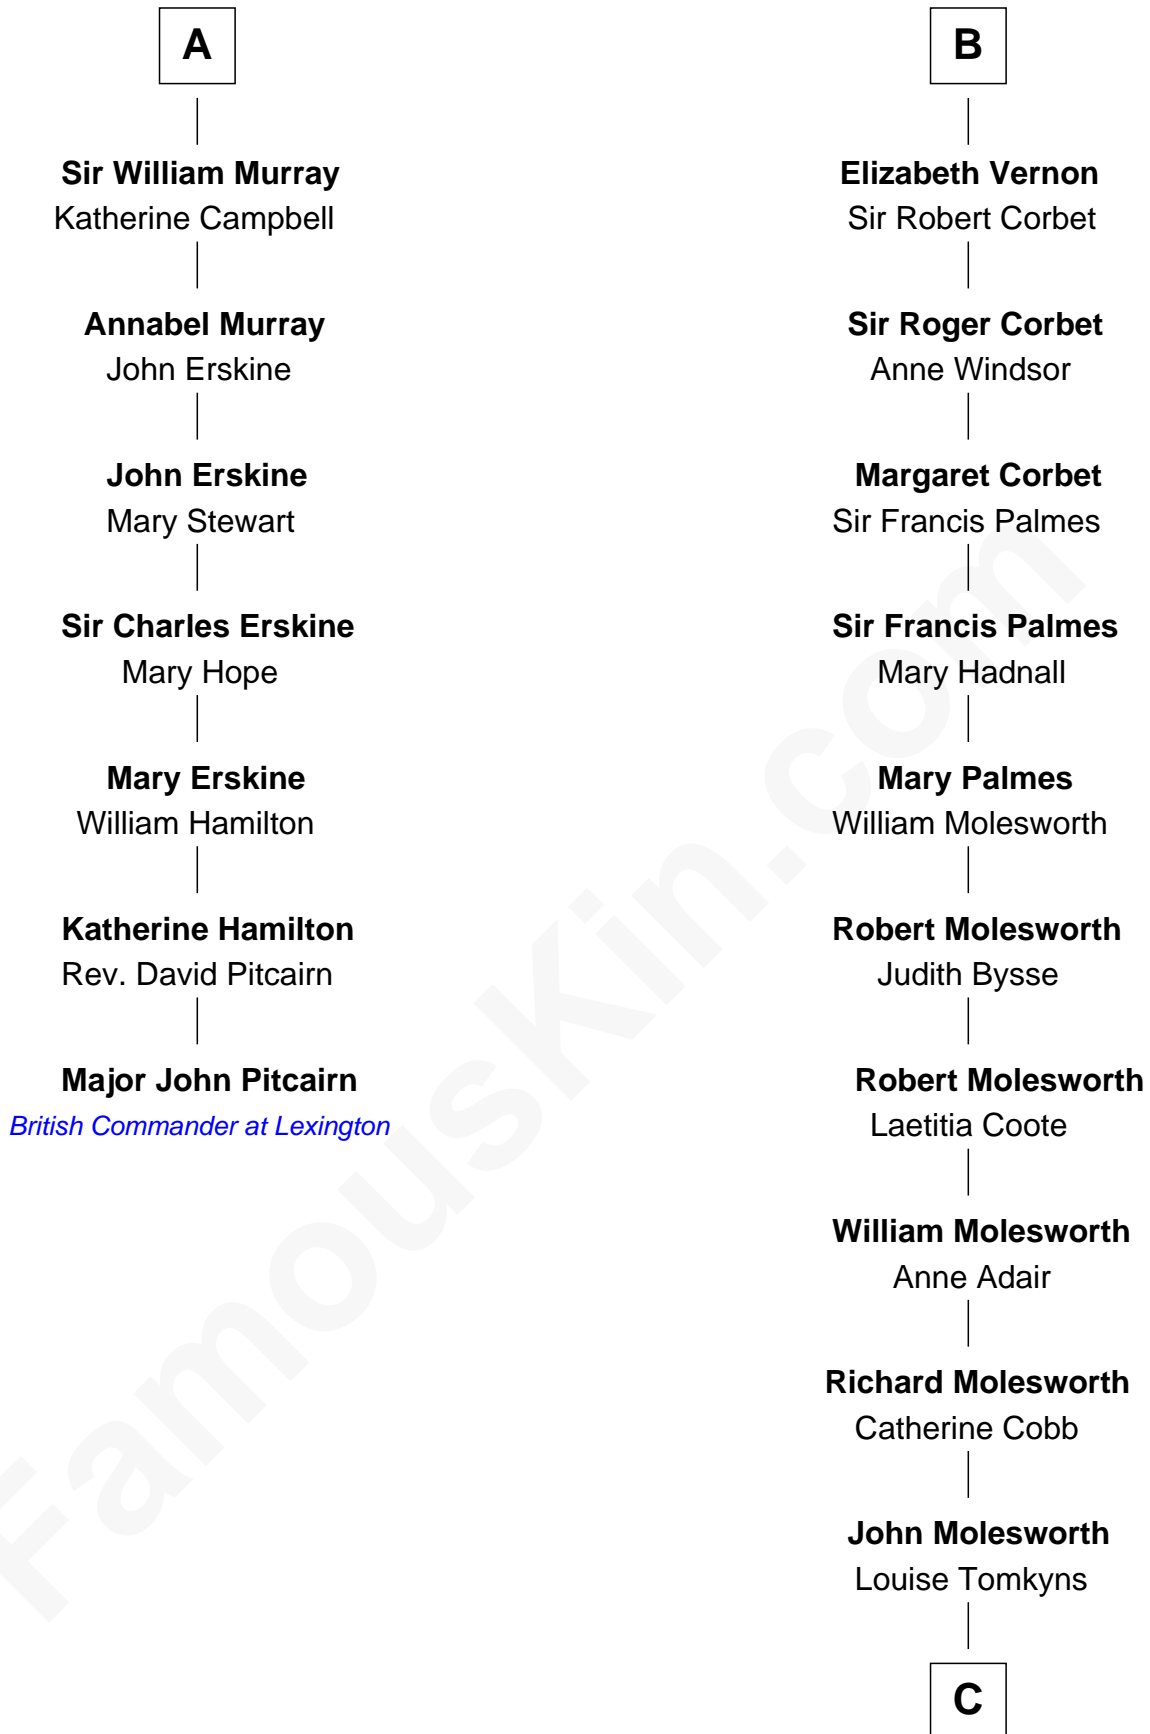

FamousKin.com

Relationship Chart of

Major John Pitcairn

British Commander at Battle of Lexington

13th cousin 6 times removed of

Joan Fontaine

Movie Actress

C

—
Margaret Letitia Molesworth
Charles Richard De Havilland

—
Walter Augustus De Havilland
Lillian Augusta Ruse

—
Joan Fontaine
Movie Actress

FamousKin.com