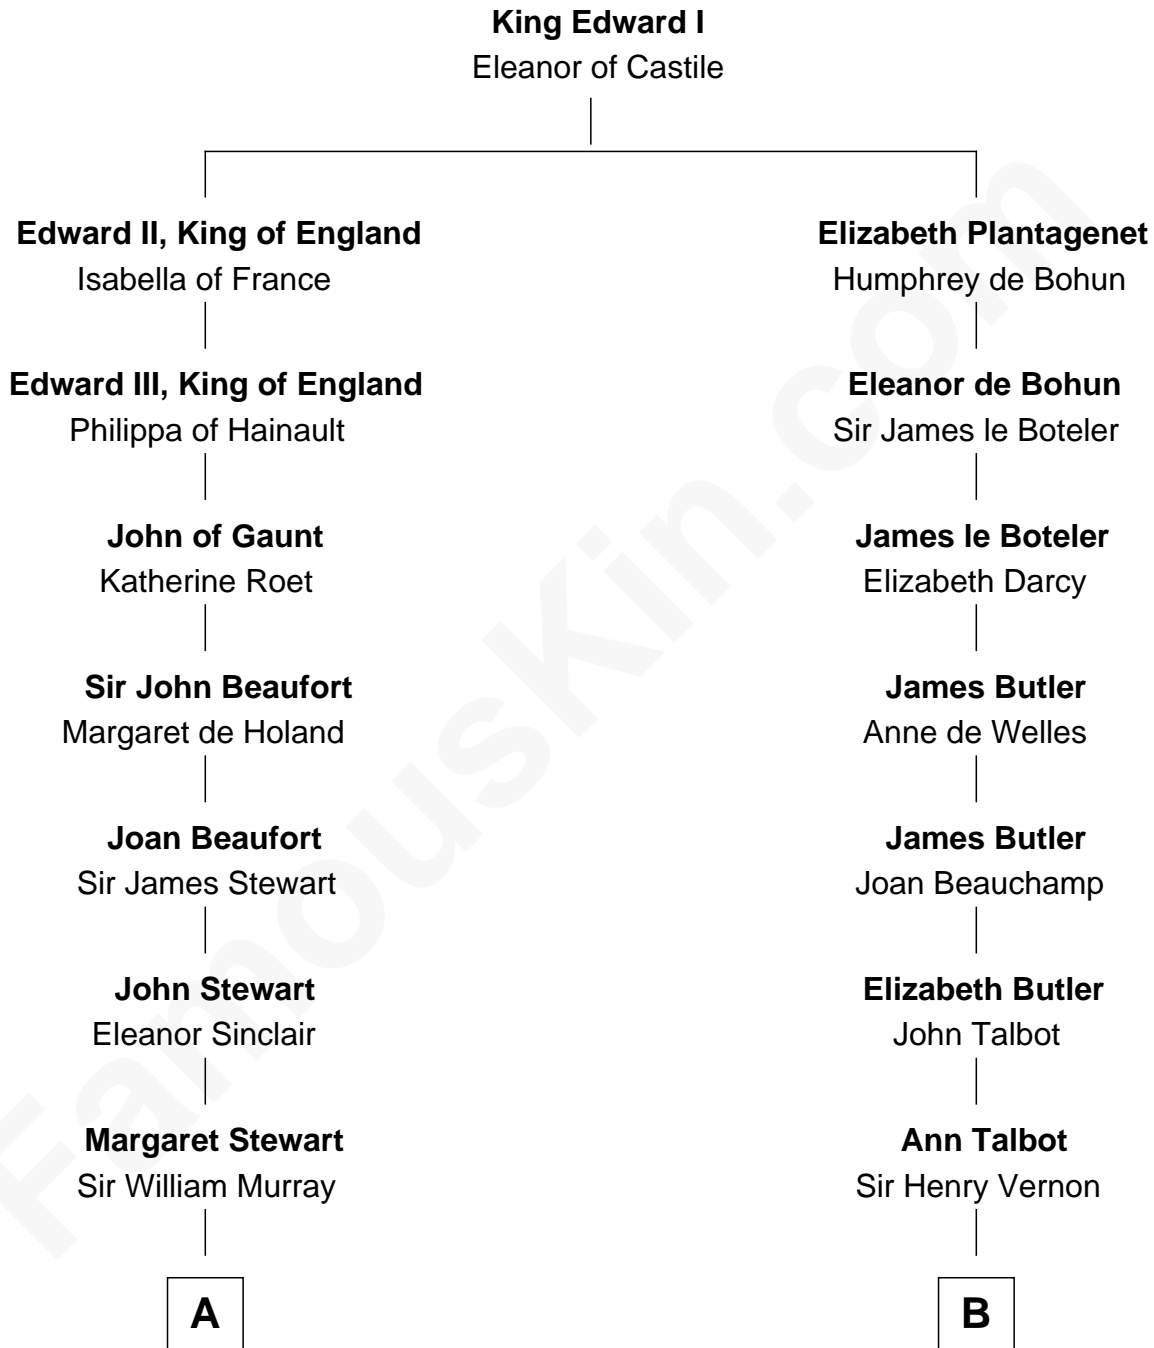

FamousKin.com

Relationship Chart of

Major John Pitcairn

British Commander at Battle of Lexington

13th cousin 6 times removed of

Joan Fontaine

Movie Actress

C

—
Margaret Letitia Molesworth
Charles Richard De Havilland

—
Walter Augustus De Havilland
Lillian Augusta Ruse

—
Joan Fontaine
Movie Actress

FamousKin.com