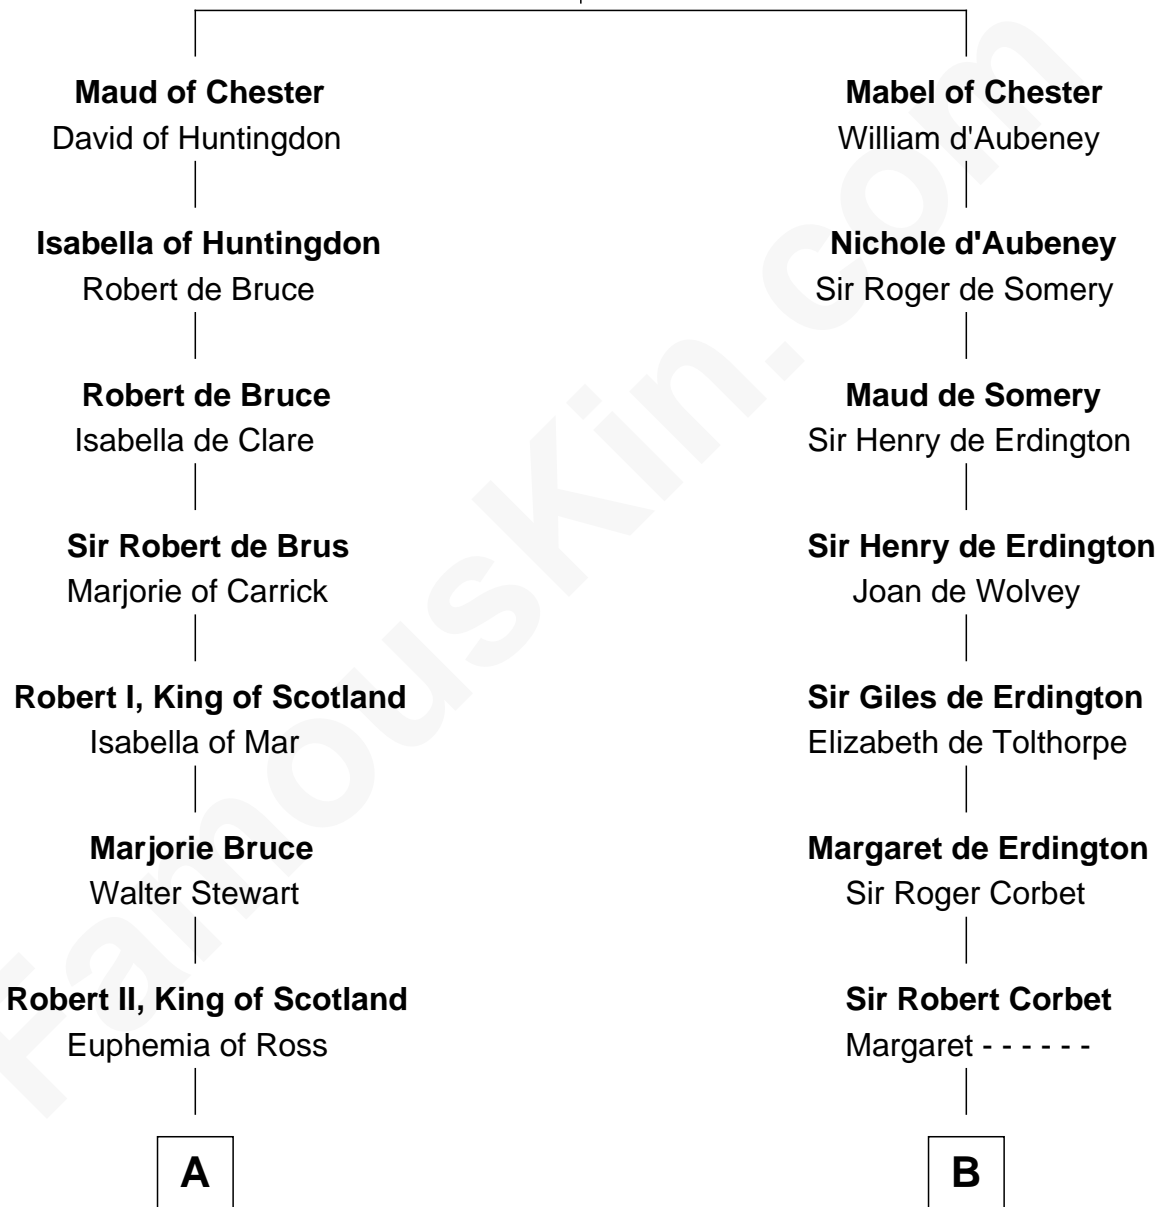

## Relationship Chart of

### Major John Pitcairn

*British Commander at Battle of Lexington*

18th cousin 3 times removed of

**Joan Fontaine**

*Movie Actress*

**Hugh de Kevelioc**  
Bertrade de Montfort

**C**

**Katherine Hamilton**