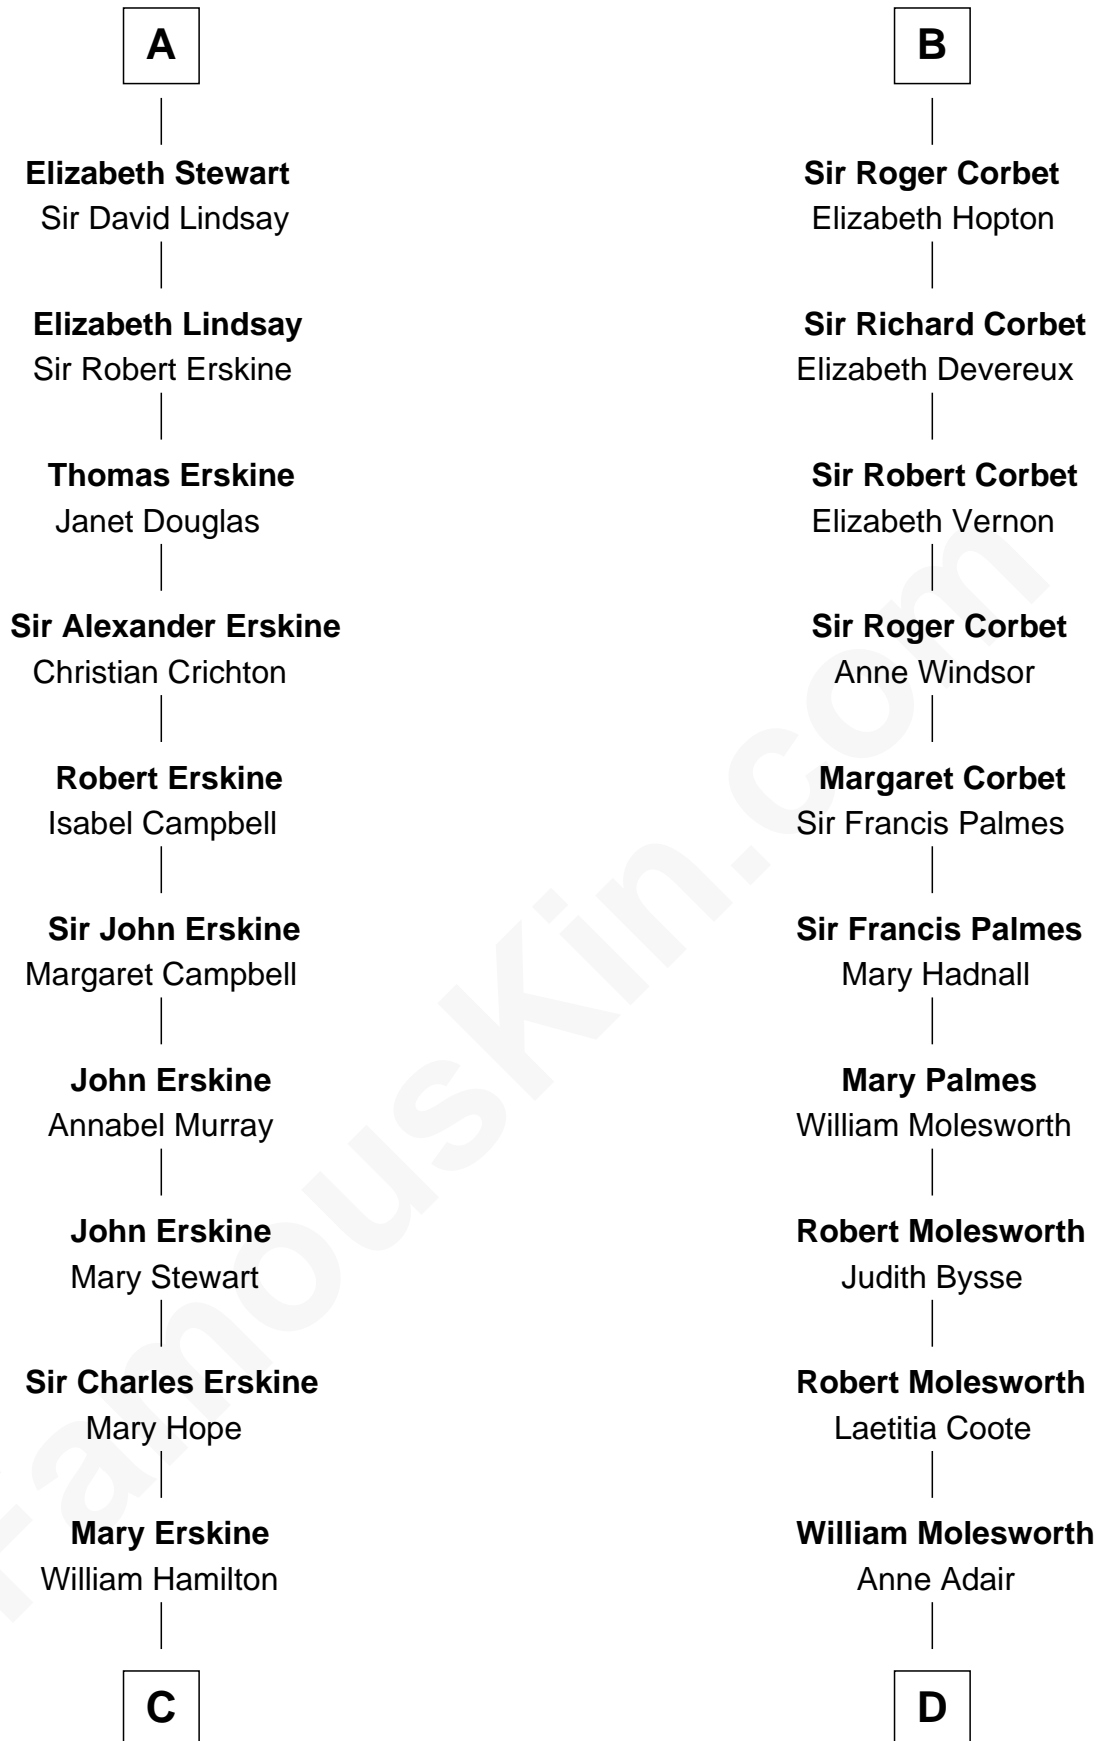

## Relationship Chart of

### Major John Pitcairn

*British Commander at Battle of Lexington*

18th cousin 3 times removed of

**Joan Fontaine**

*Movie Actress*

**Hugh de Kevelioc**  
Bertrade de Montfort

**C**

**Katherine Hamilton**