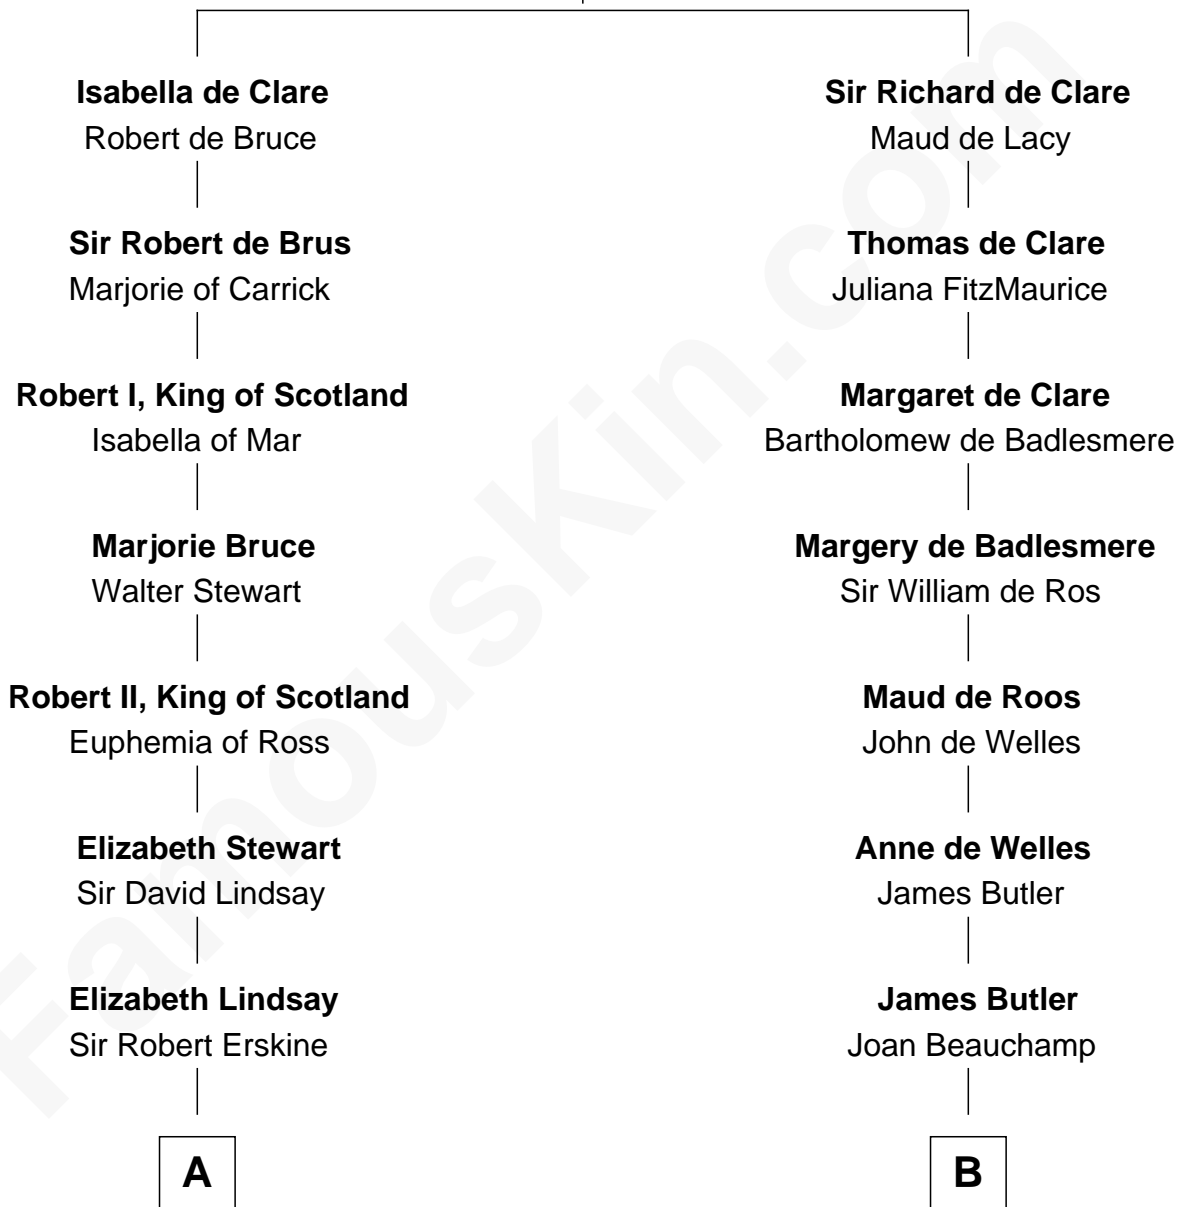

FamousKin.com

Relationship Chart of

Major John Pitcairn

British Commander at Battle of Lexington

16th cousin 5 times removed of

Joan Fontaine

Movie Actress

Gilbert de Clare

Isabel Marshal

C

Richard Molesworth

Catherine Cobb

John Molesworth

Louise Tomkyns

Margaret Letitia Molesworth

Charles Richard De Havilland

Walter Augustus De Havilland

Lillian Augusta Ruse

Joan Fontaine

Movie Actress