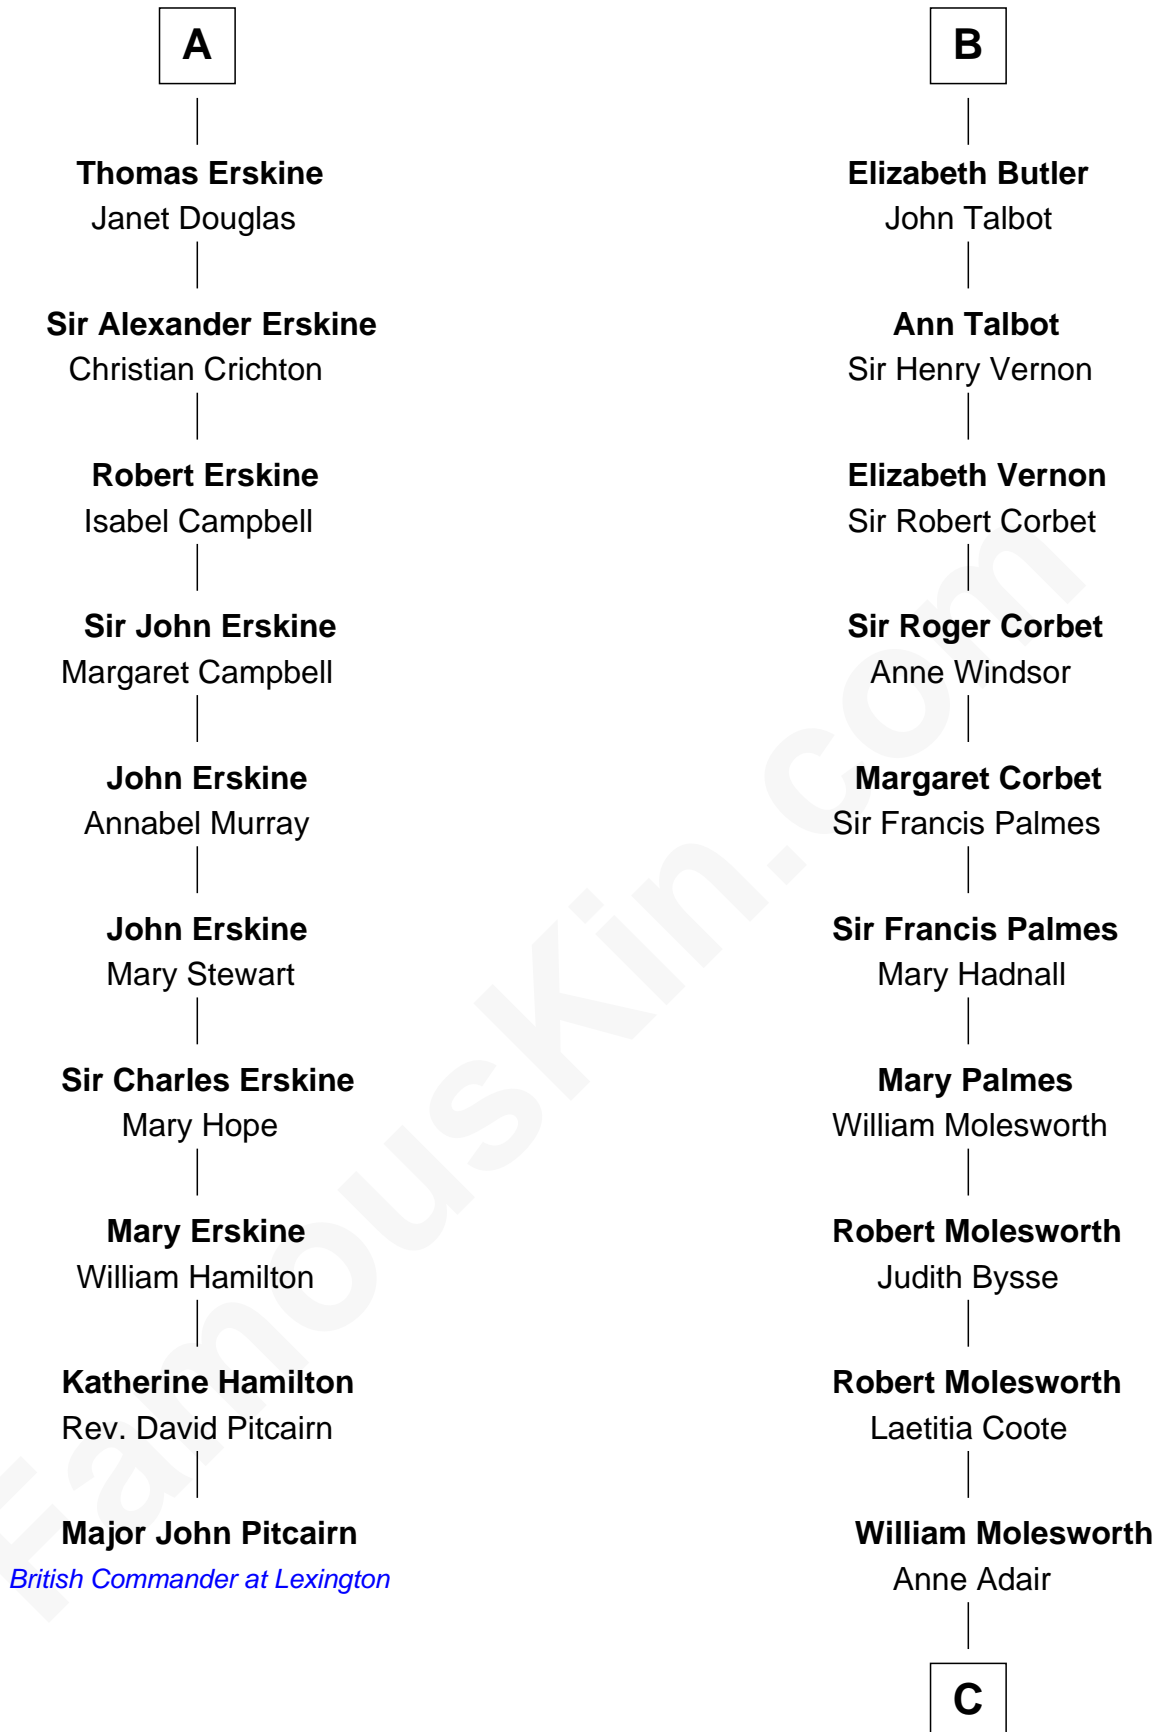

FamousKin.com

Relationship Chart of

Major John Pitcairn

British Commander at Battle of Lexington

16th cousin 5 times removed of

Joan Fontaine

Movie Actress

Gilbert de Clare

Isabel Marshal

C

Richard Molesworth

Catherine Cobb

John Molesworth

Louise Tomkyns

Margaret Letitia Molesworth

Charles Richard De Havilland