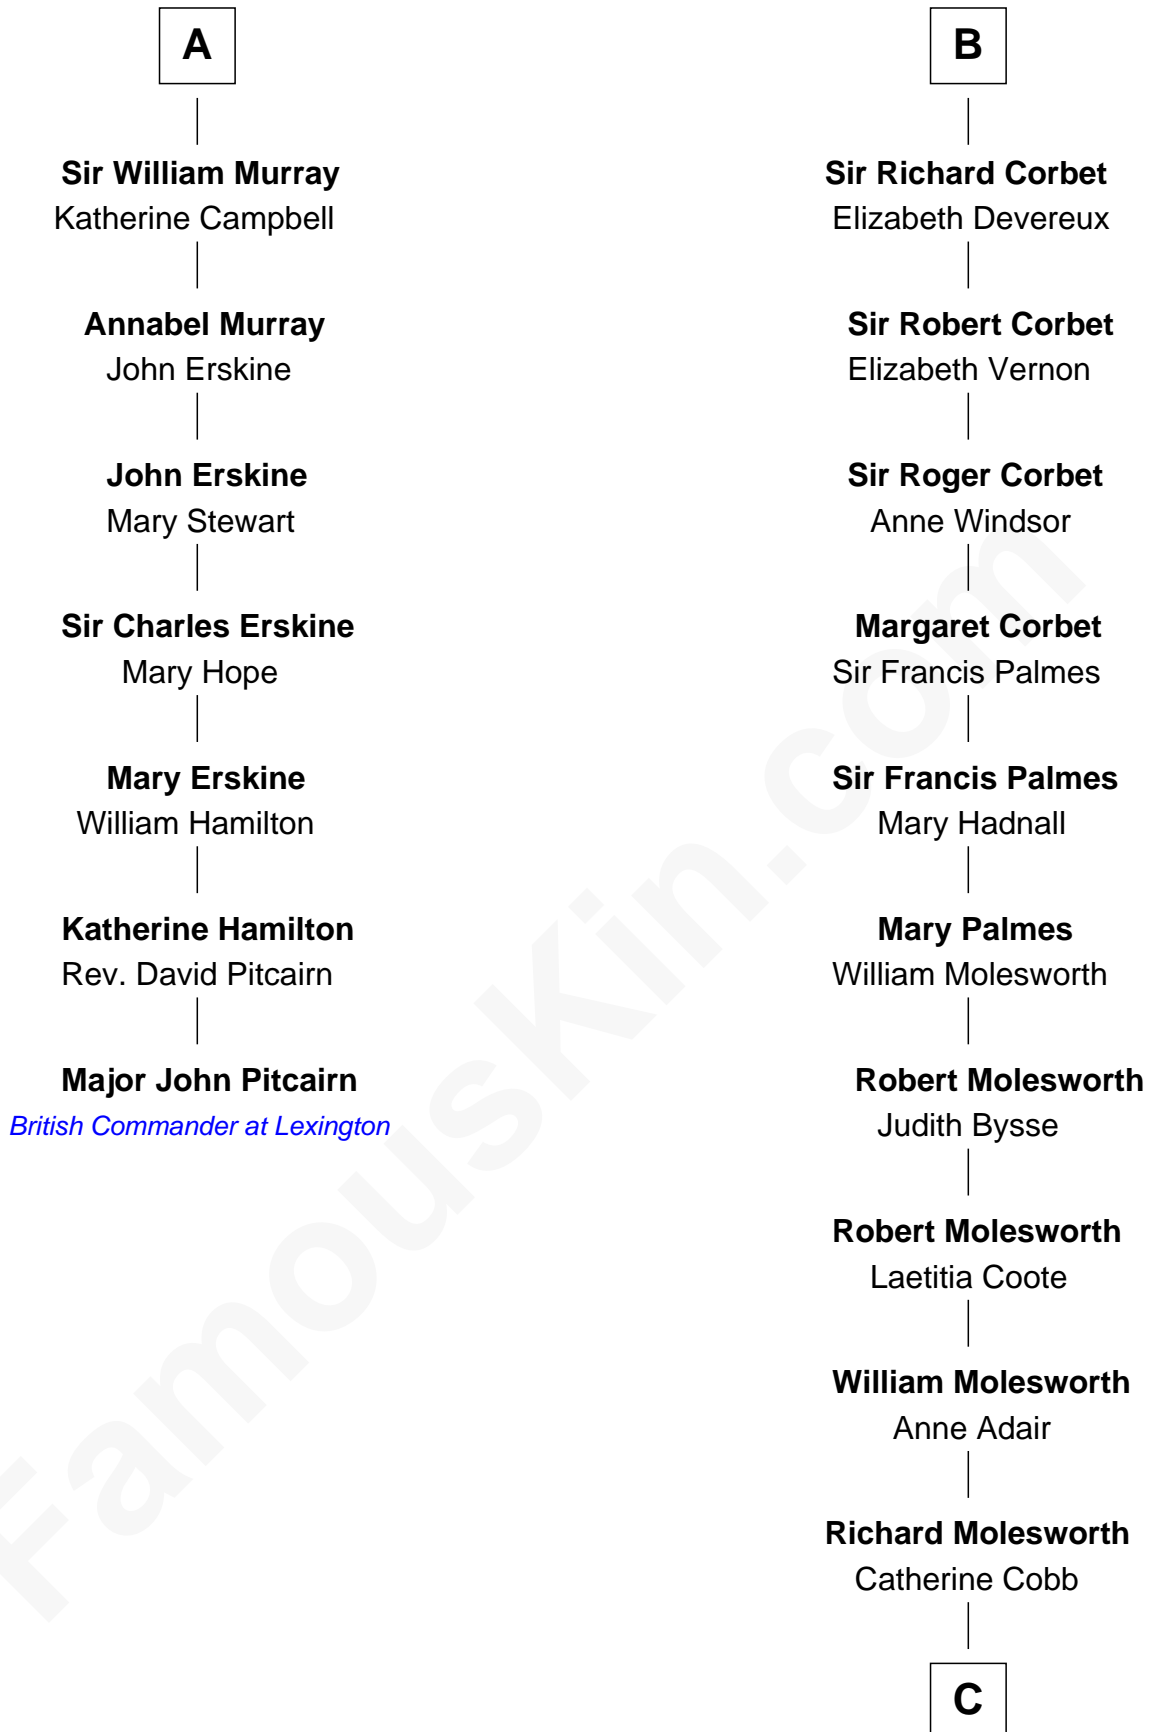

## Relationship Chart of

### Major John Pitcairn

*British Commander at Battle of Lexington*

13th cousin 7 times removed of

**Joan Fontaine**

*Movie Actress*

**C**

**John Molesworth**

Louise Tomkyns

**Margaret Letitia Molesworth**

Charles Richard De Havilland

**Walter Augustus De Havilland**

Lillian Augusta Ruse

**Joan Fontaine**

*Movie Actress*

FamousKin.com