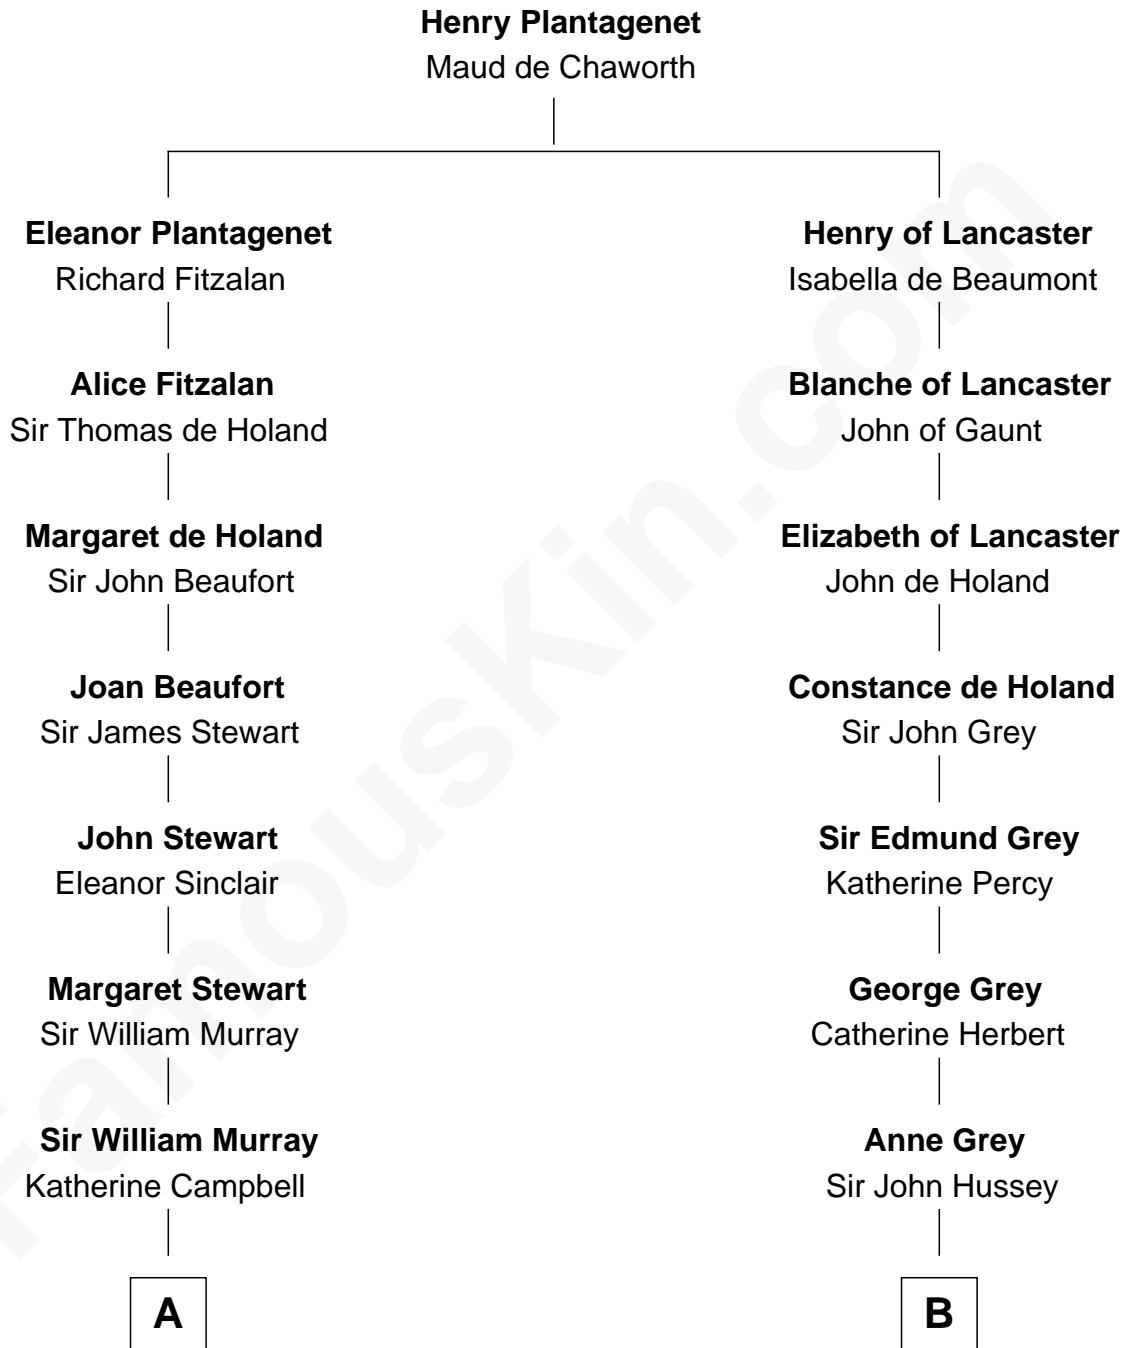

## Relationship Chart of

### Major John Pitcairn

*British Commander at Battle of Lexington*

12th cousin 2 times removed of

**DeWitt Clinton**

*6th Governor of New York*

**A**

**Annabel Murray**  
John Erskine

**John Erskine**  
Mary Stewart

**Sir Charles Erskine**  
Mary Hope

**Mary Erskine**  
William Hamilton

**Katherine Hamilton**  
Rev. David Pitcairn

**Major John Pitcairn**  
*British Commander at Lexington*

**B**

**Bridget Hussey**  
Sir Richard Morrison